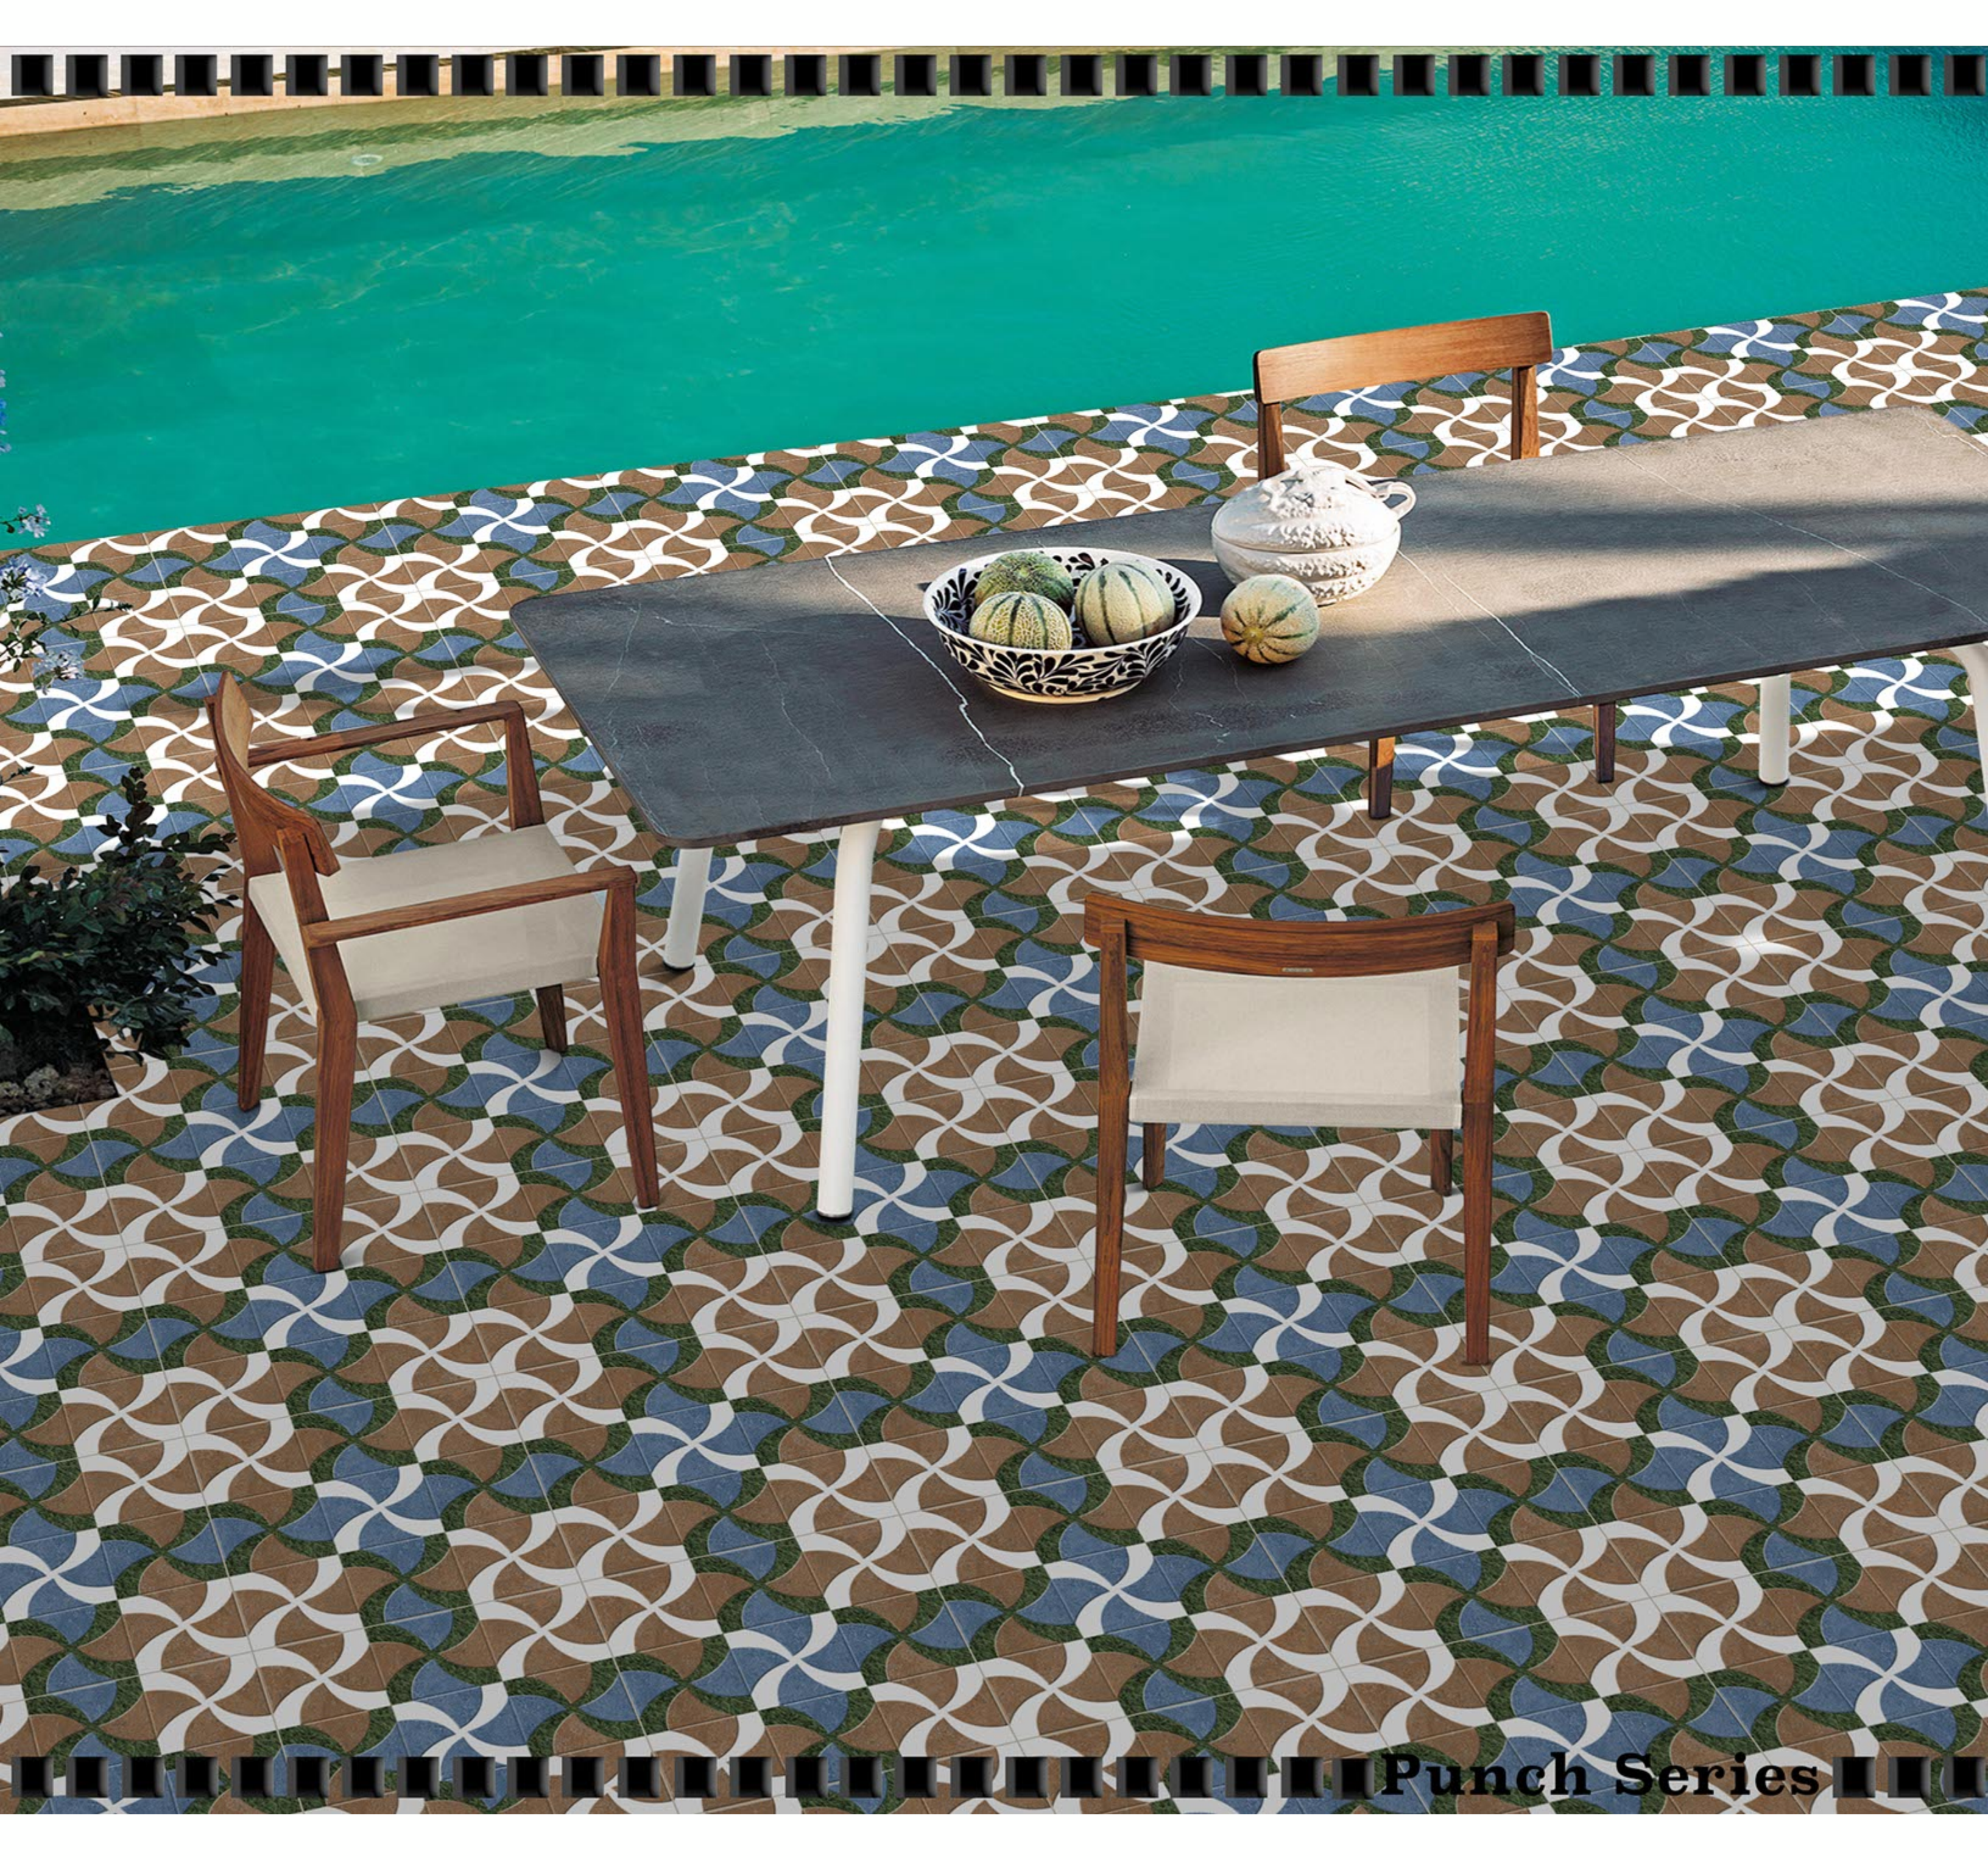

Punch Series