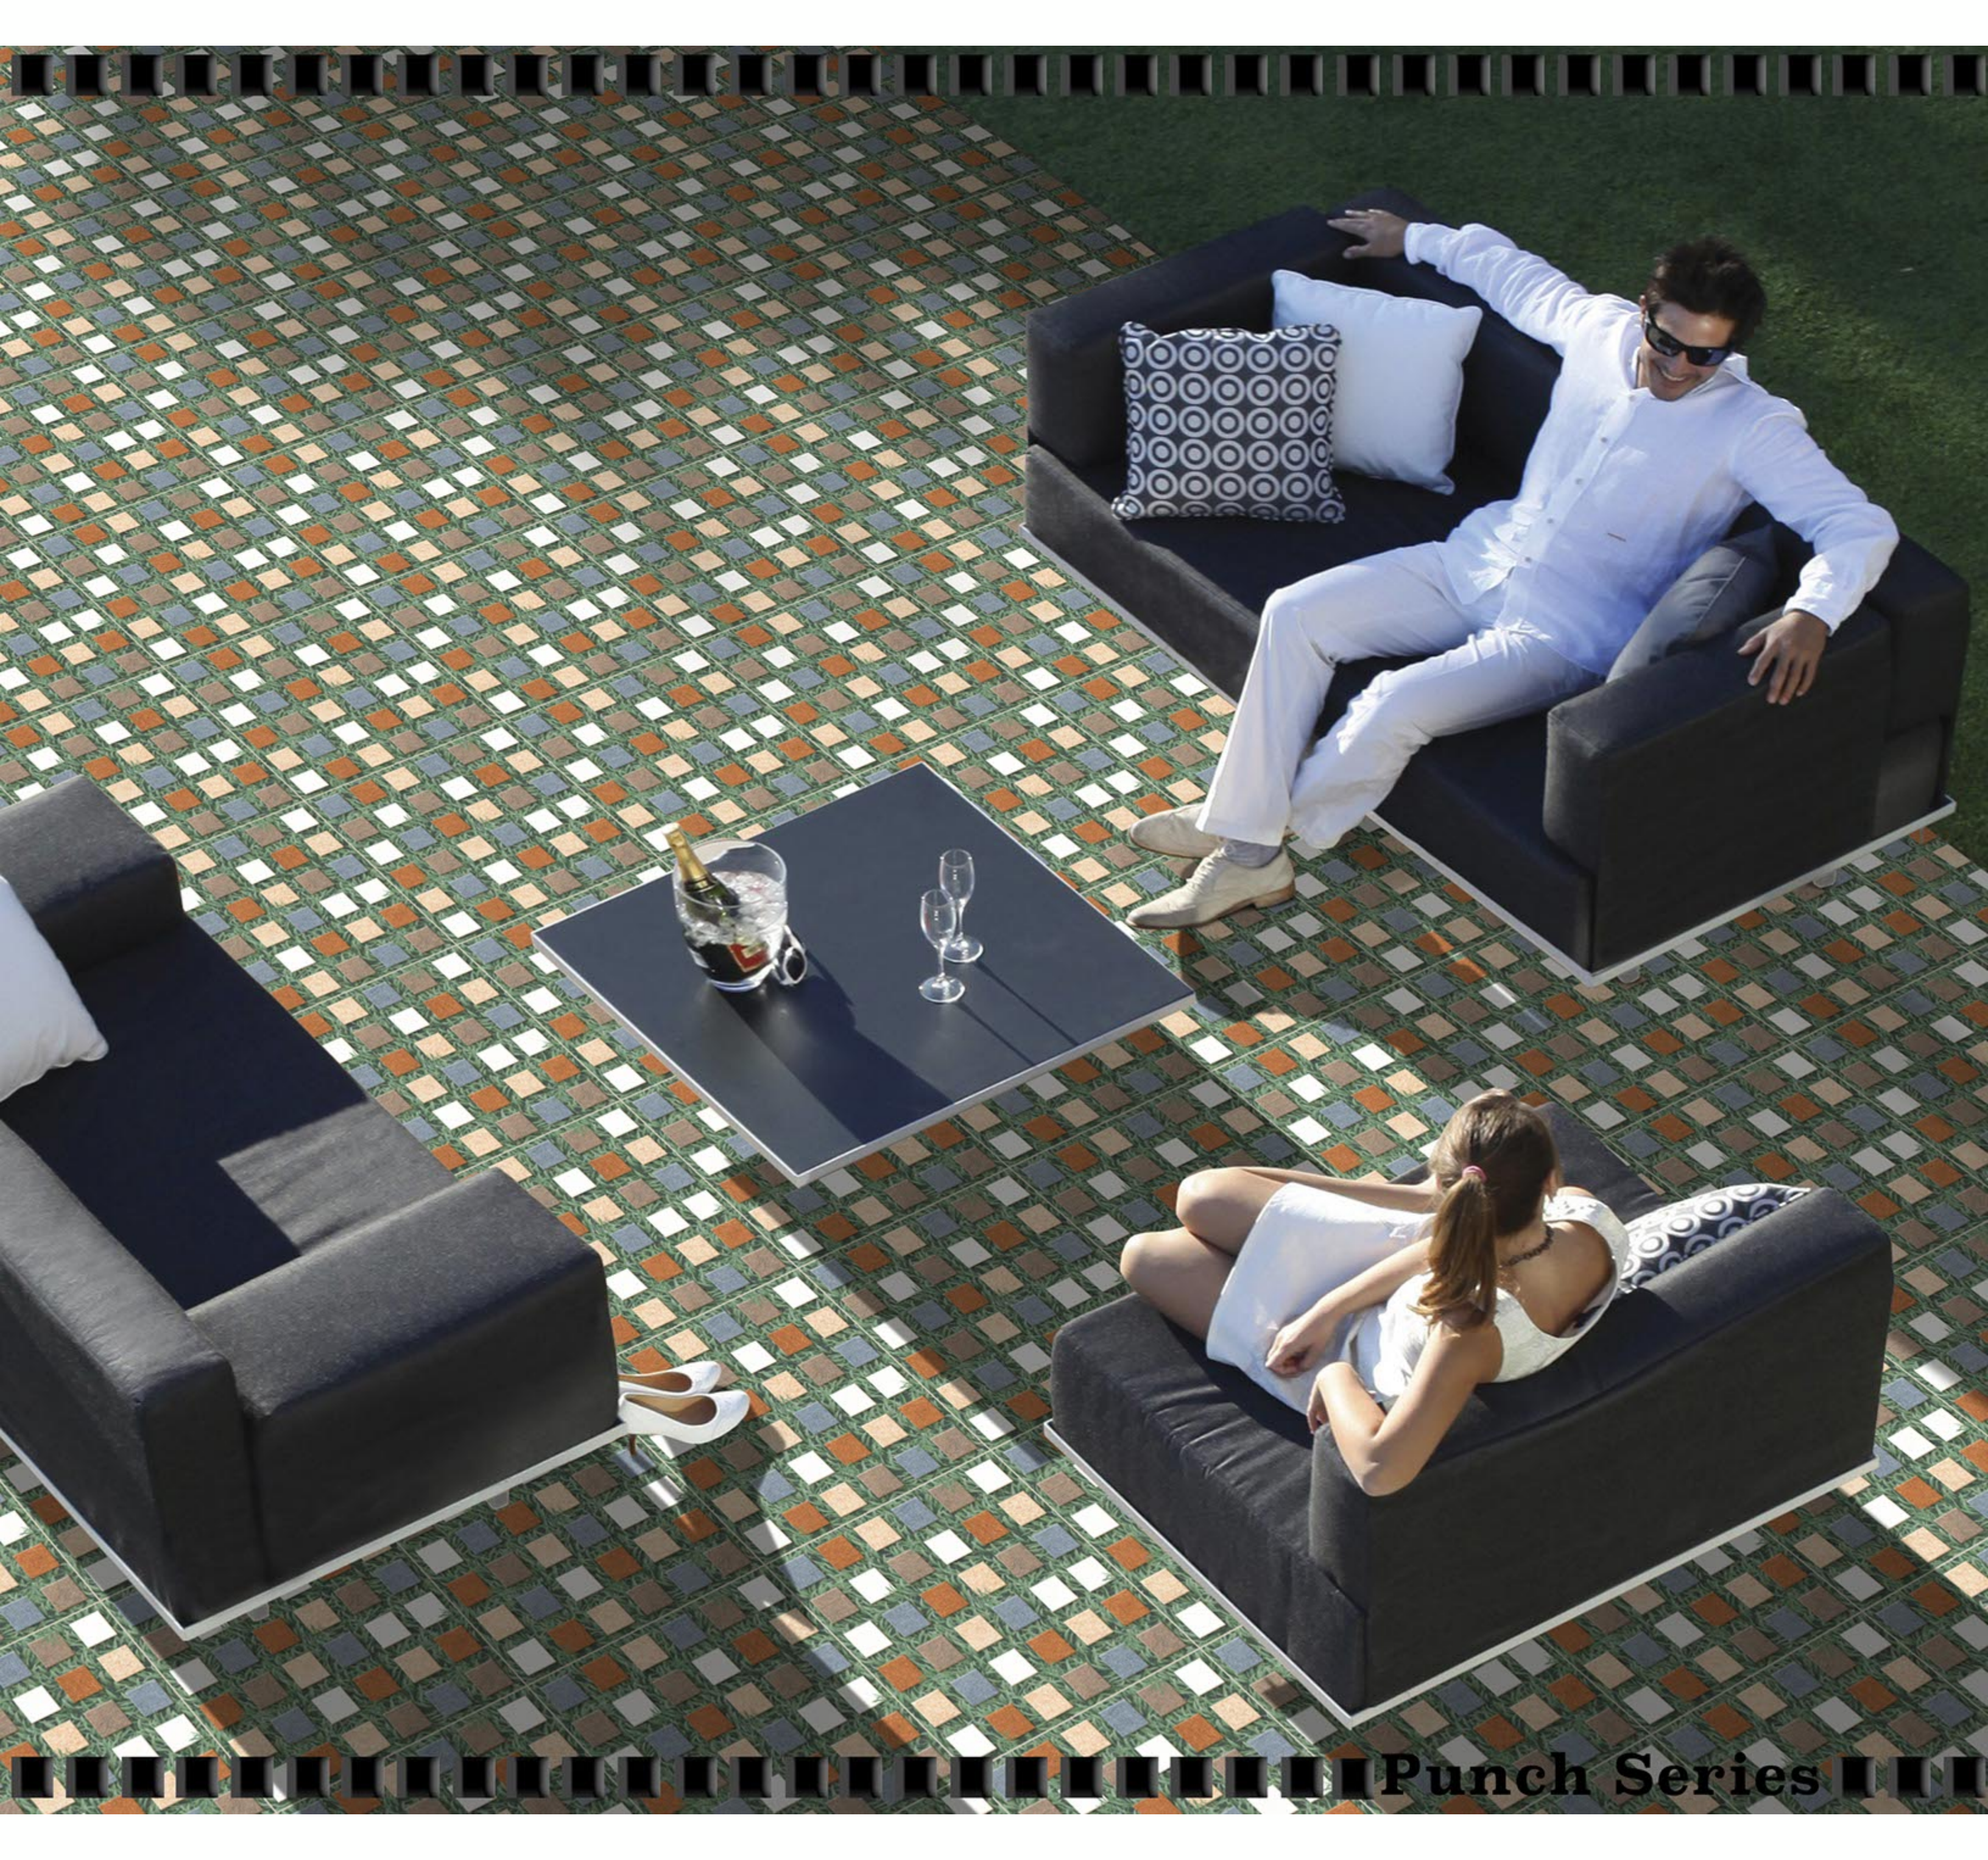

Punch Series