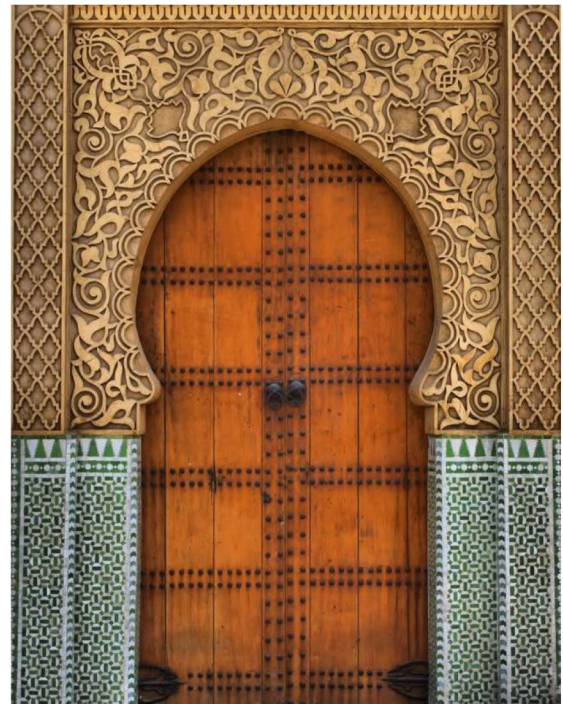

GLOSSY FINISH

- Random design
- Use 3mm space
- High definition
- Digital tech.
- Wall Tiles

GLOSSY