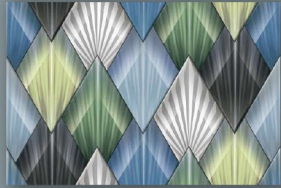

Tiles Bring the best out
of your decor.