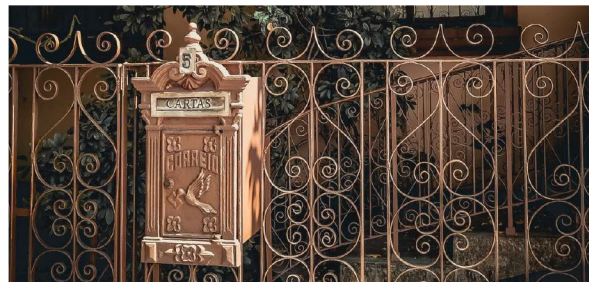

WALL TILES | 250x375mm

GLOSSY FINISH

GLOSSY

Random design

Use 3mm Space

High Definition

Digital tech.

Wall Tiles