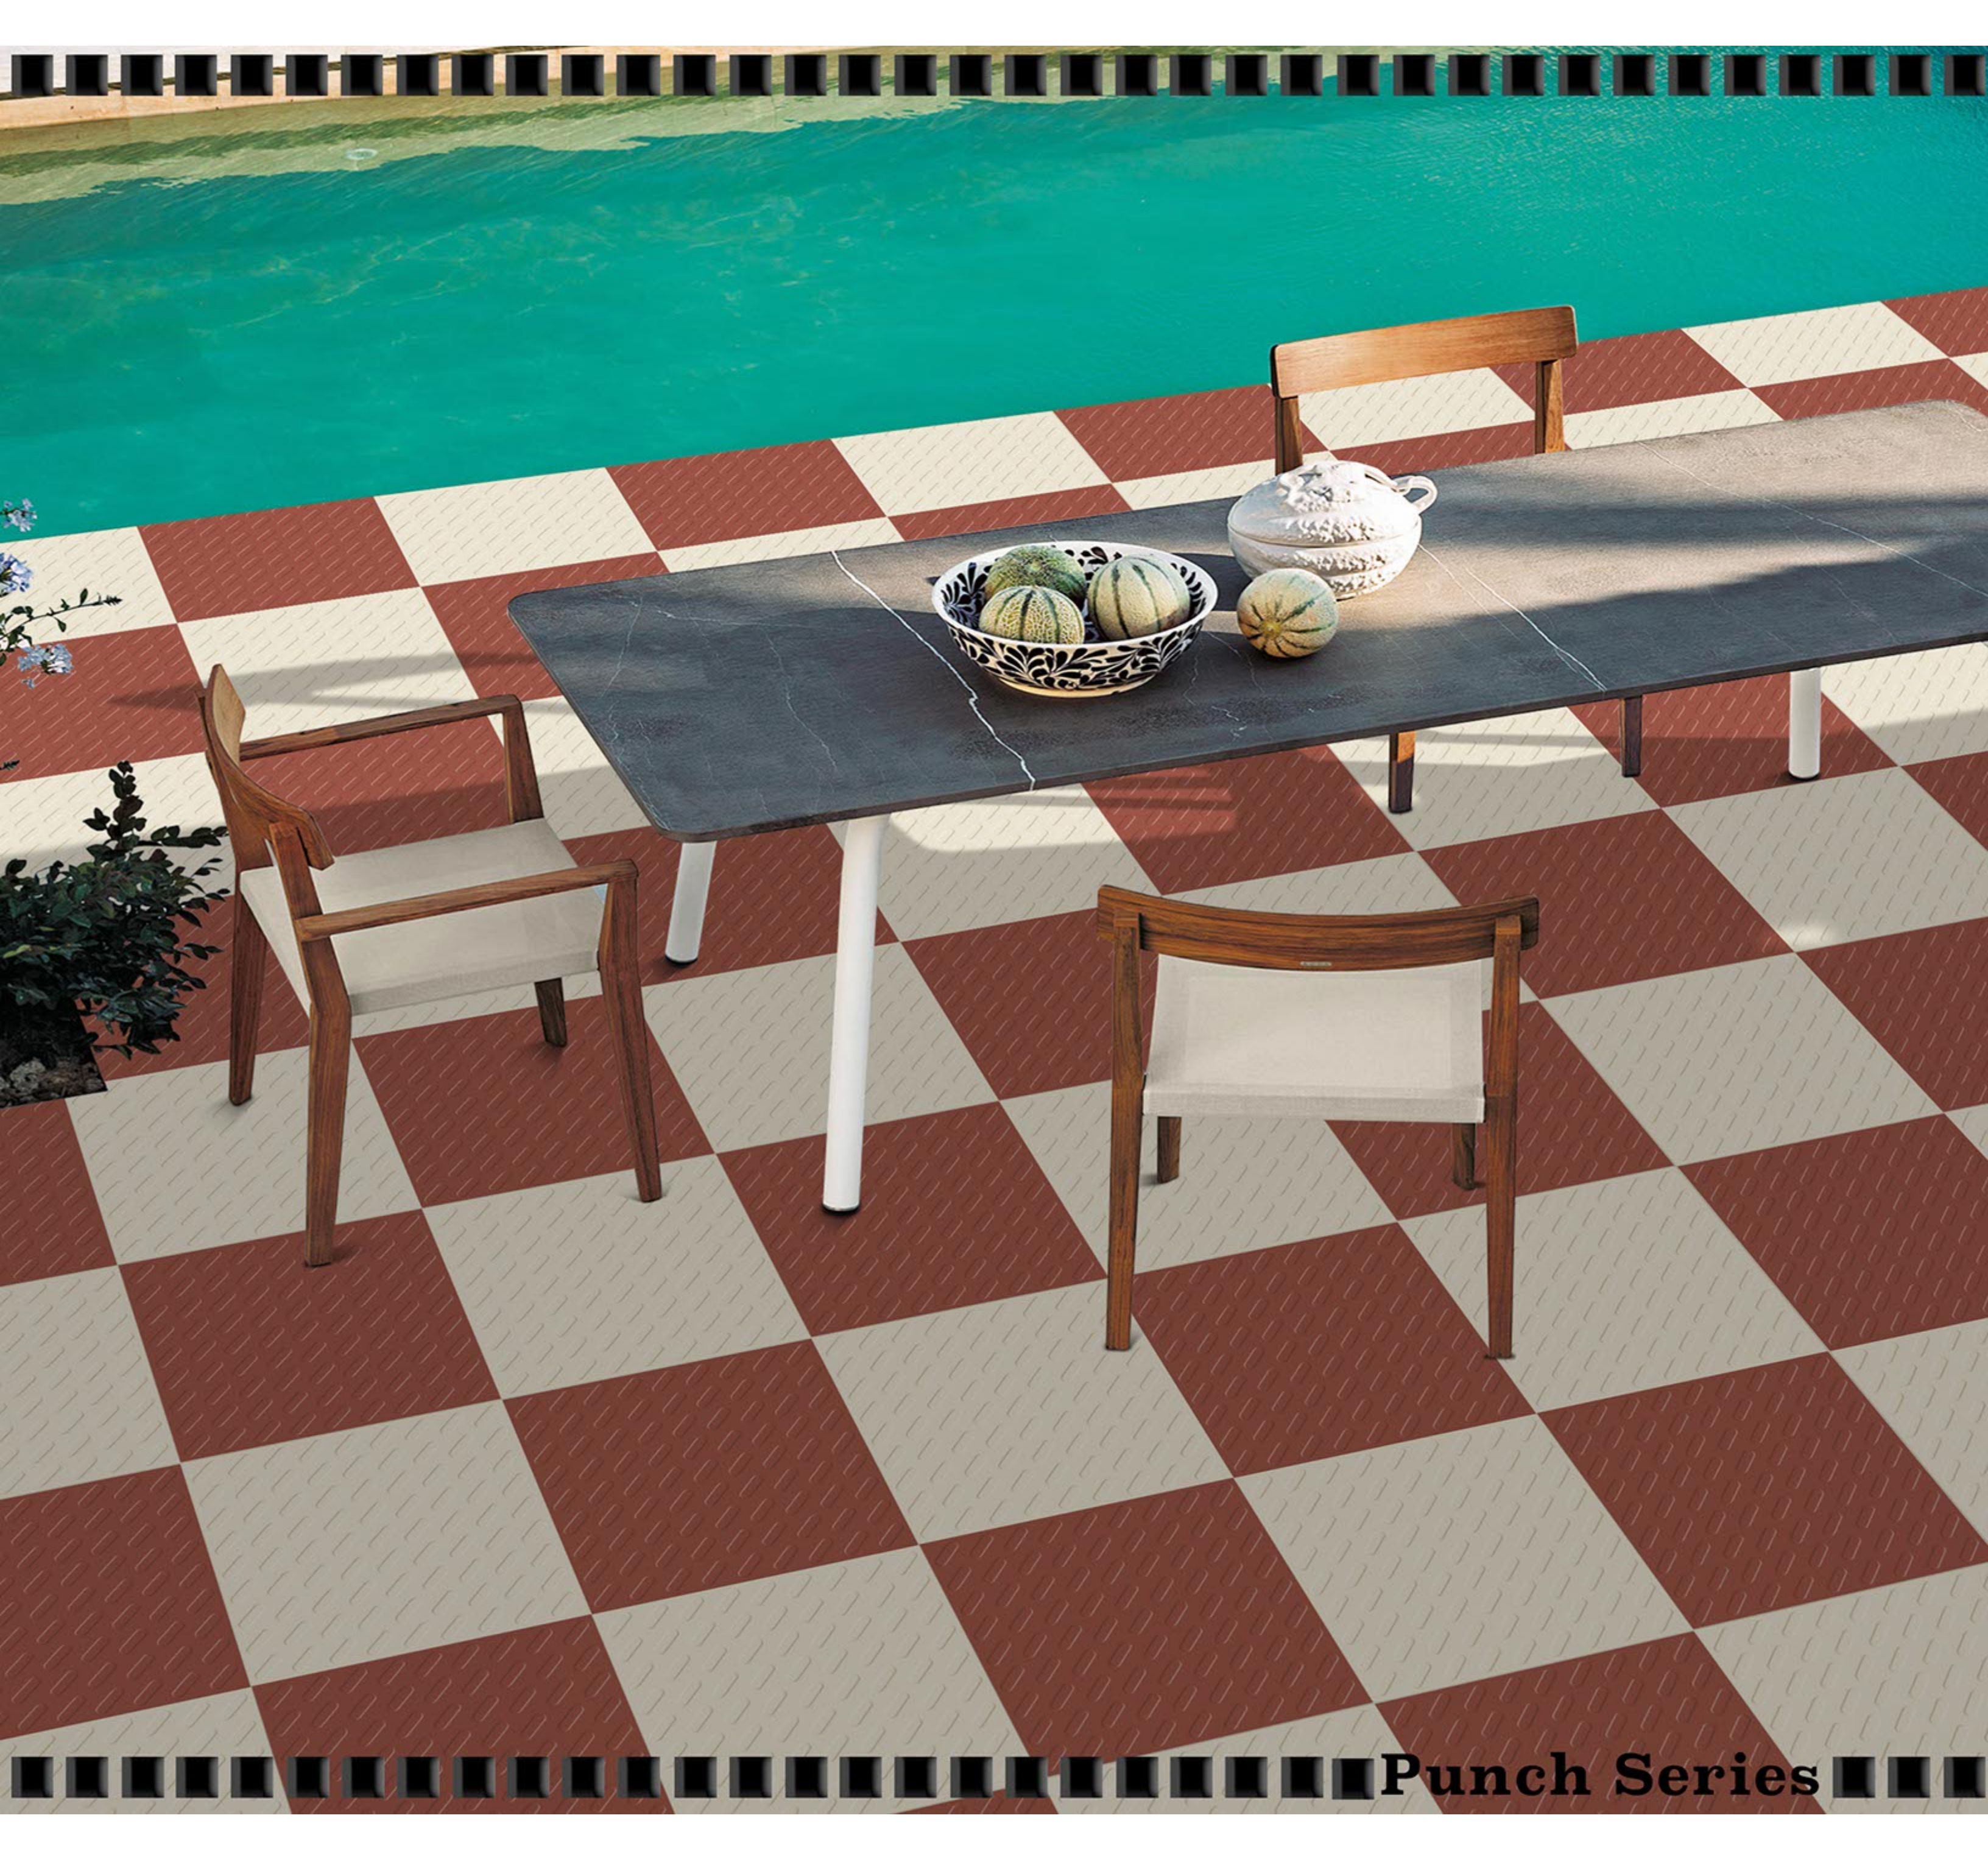

OUTDOOR

300 x 300

Heavy Duty Parking Tiles

Bring high quality redefined

Coloured concept tiles

Natural Surface

The

Extraordinary Culture

With Art and Nature

300 x 300
Heavy Duty Parking Tiles

PLAIN TERRACOTTA

PLAIN IVORY

Plain Series

Plain Series

300 x 300
Heavy Duty Parking Tiles

mm

CAPSULE TERRACOTTA

CAPSULE IVORY

Punch Series

Punch Series

300 x 300
Heavy Duty Parking Tiles

CHECKER TERRACOTTA

CHECKER IVORY

Punch Series

Punch Series

300 x 300
Heavy Duty Parking Tiles

DOTLINE TERRACOTTA

DOTLINE IVORY

Punch Series

Punch Series

300 x 300
Heavy Duty Parking Tiles

REVLON TERRACOTTA