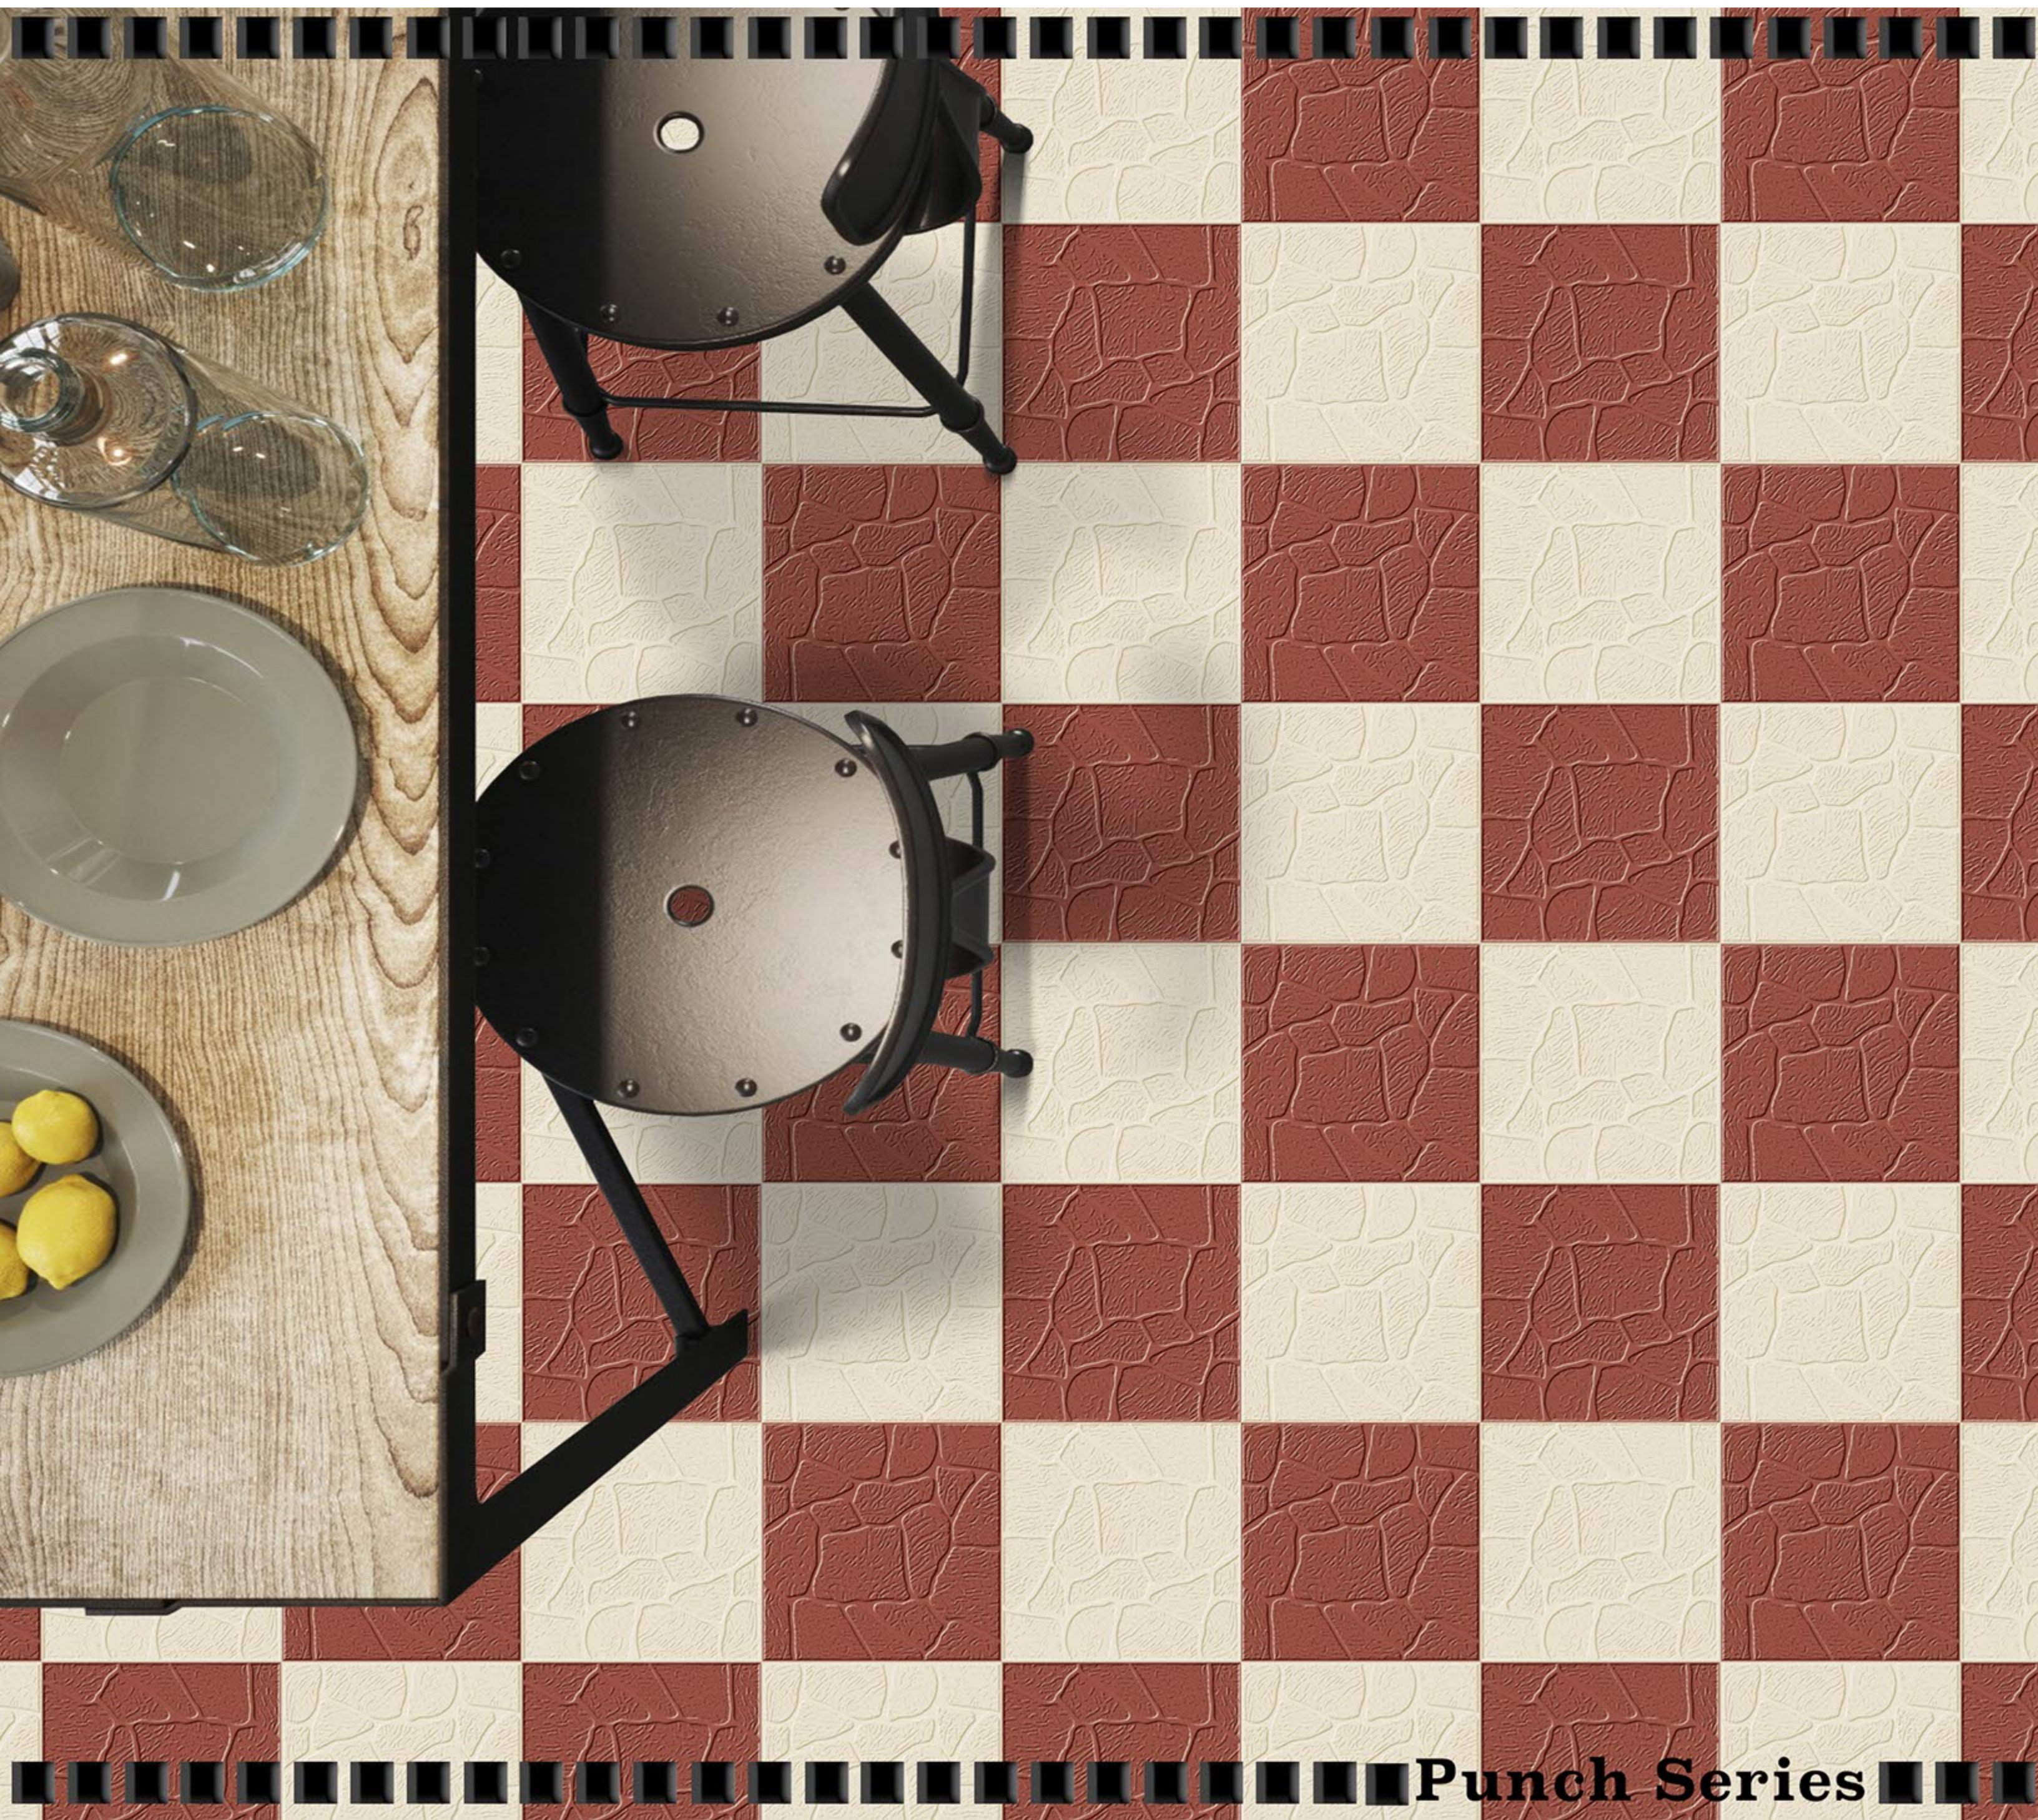

300 x 300
Heavy Duty Parking Tiles

STONICA TERRACOTTA

STONICA IVORY

Punch Series

Punch Series

300 x 300
Heavy Duty Parking Tiles

mm

BUBBLE TERRACOTTA