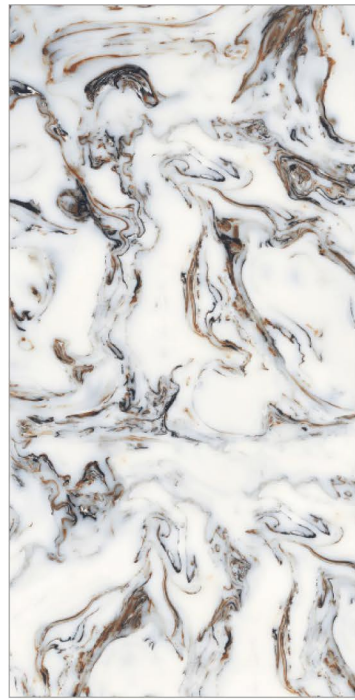

FINISH
GLOSSY / MATT *

60X120MM
60X120CM
24X48 INCH

60X60MM
60X60CM
24X24 INCH

▶ 9 MM THICKNESS ◀

River Blue

RIVER

GLAZED
VITRIFIED TILES

RANDOMS
1