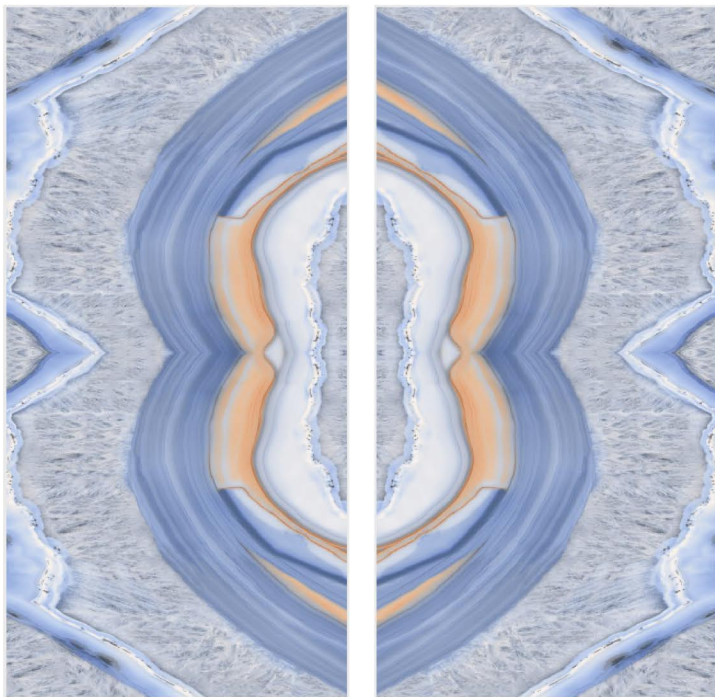

9 MM THICKNESS

600X1200MM
60X120CM
24X48 INCH

600X600MM
60X60CM
24X24 INCH

BM 1013

BOOKMATCH

www.geogres.it

colle
ction 2021

**GLAZED
VITRIFIED TILES**