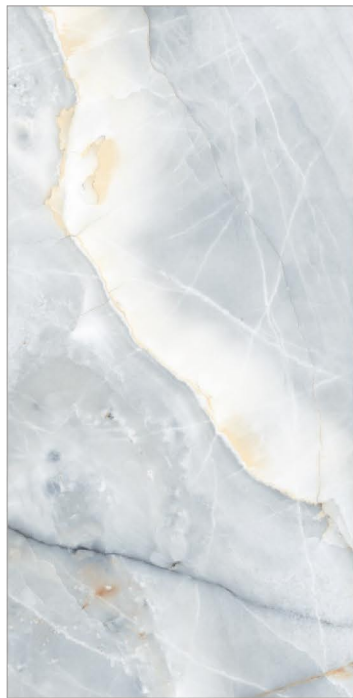

FINISH
GLOSSY / MATT *

60X120MM
60X120CM
24X48 INCH

60X60MM
60X60CM
24X24 INCH

▶ 9 MM THICKNESS ◀

Perseo Blue

PERSEO

GLAZED
VITRIFIED TILES

RANDOMS
5