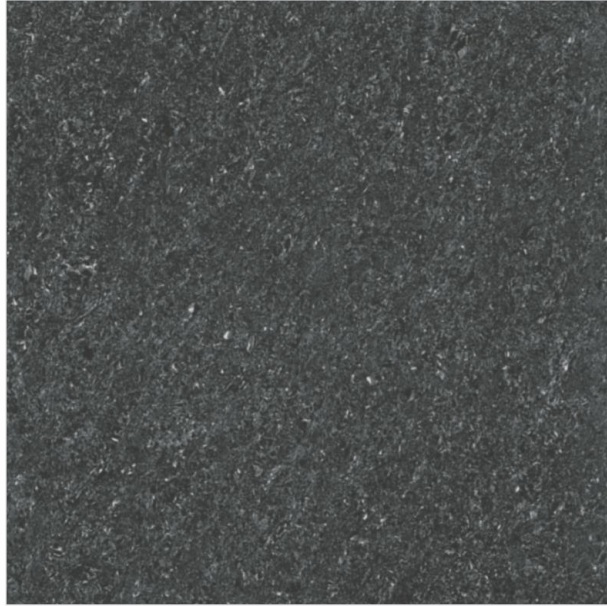

Spanish Slate

**600x
600mm** | **DOUBLE CHARGE
VITRIFIED TILES**

Spanish Almond

**600x
600mm**

**DOUBLE CHARGE
VITRIFIED TILES**

Spanish Ash

**600x
600mm**

**DOUBLE CHARGE
VITRIFIED TILES**