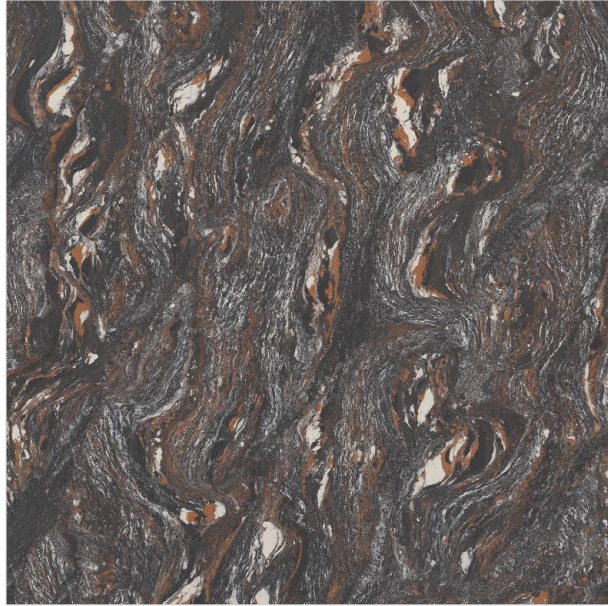

**600x
600mm**

**DOUBLE CHARGE
VITRIFIED TILES**

Stone Ash

**600x
600mm** | **DOUBLE CHARGE
VITRIFIED TILES**

Stone Carbon

**600x
600mm**

**DOUBLE CHARGE
VITRIFIED TILES**

Stone Butterscotch