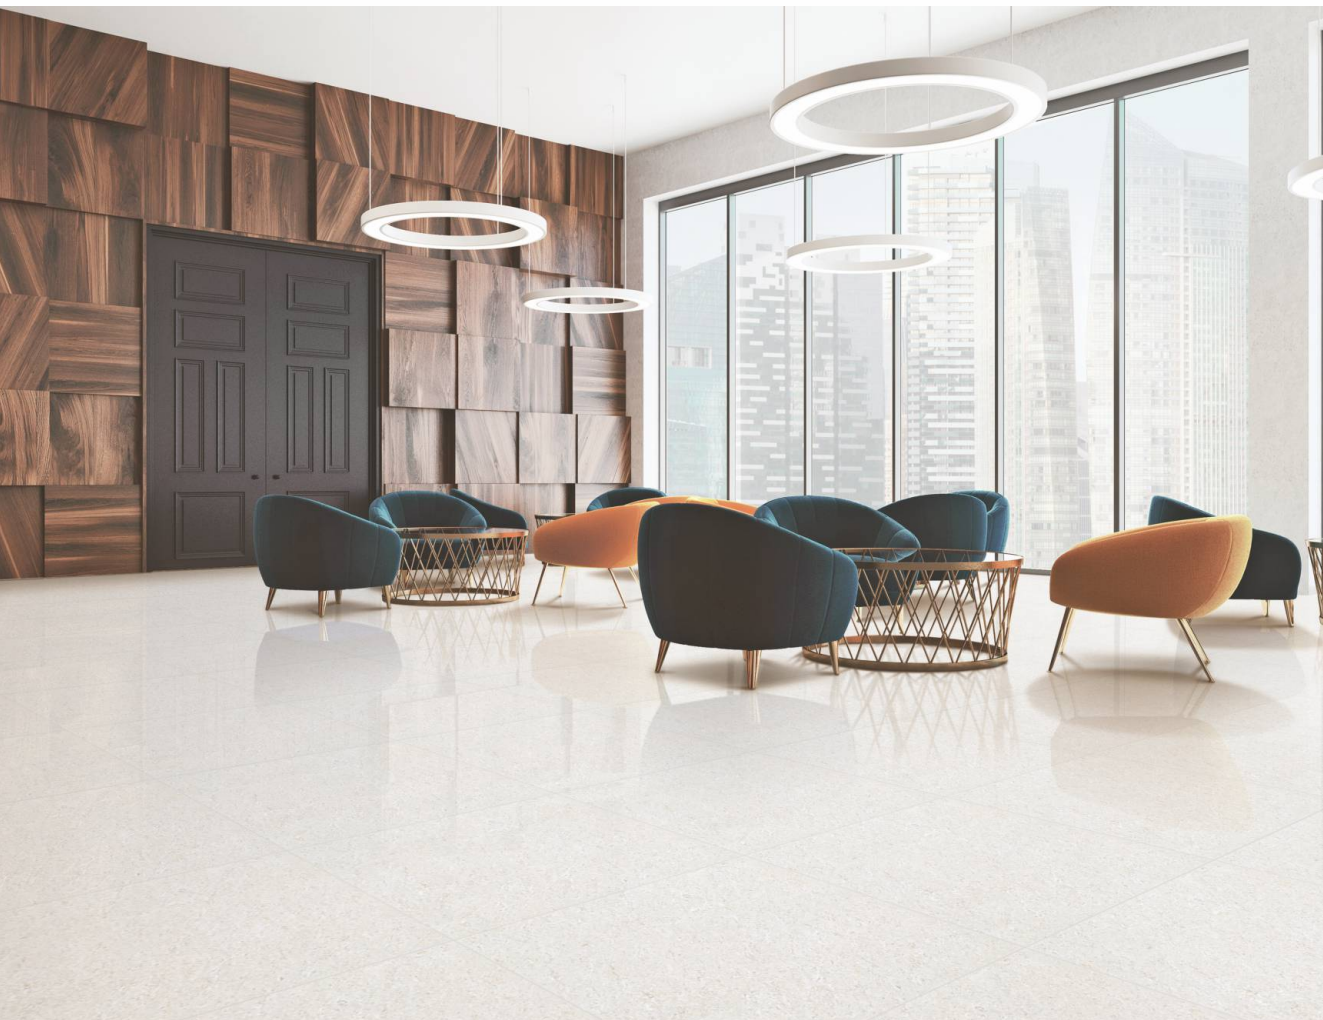

**600x
600mm**

**DOUBLE CHARGE
VITRIFIED TILES**