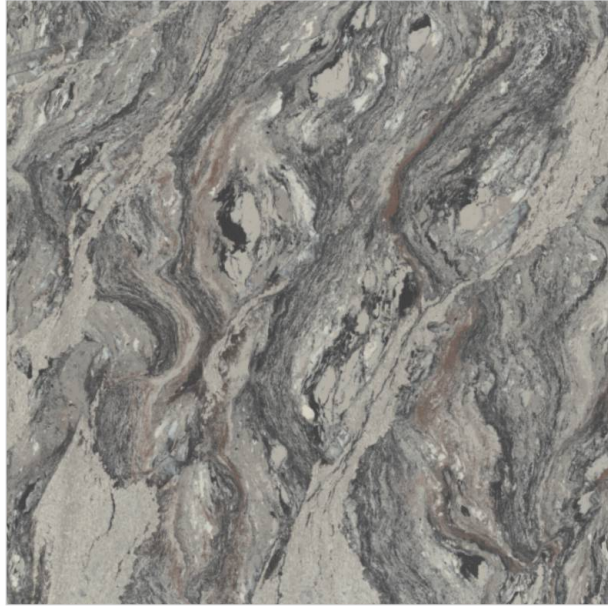

**600x
600mm**

**DOUBLE CHARGE
VITRIFIED TILES**

Stone Ash