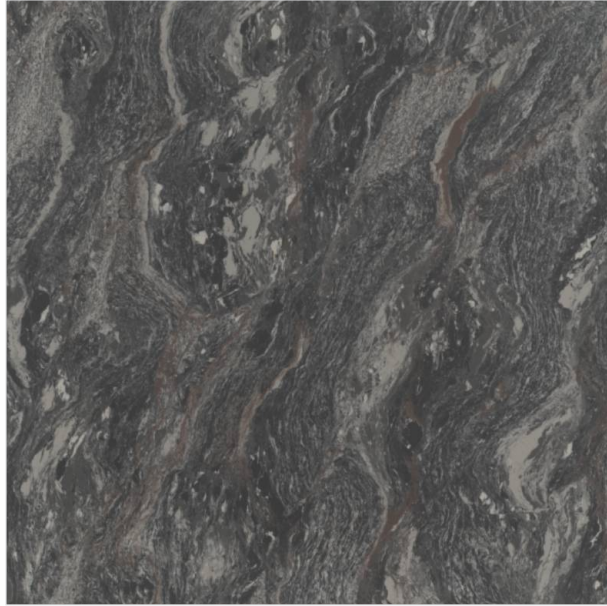

**600x
600mm** | **DOUBLE CHARGE
VITRIFIED TILES**

Stone Black