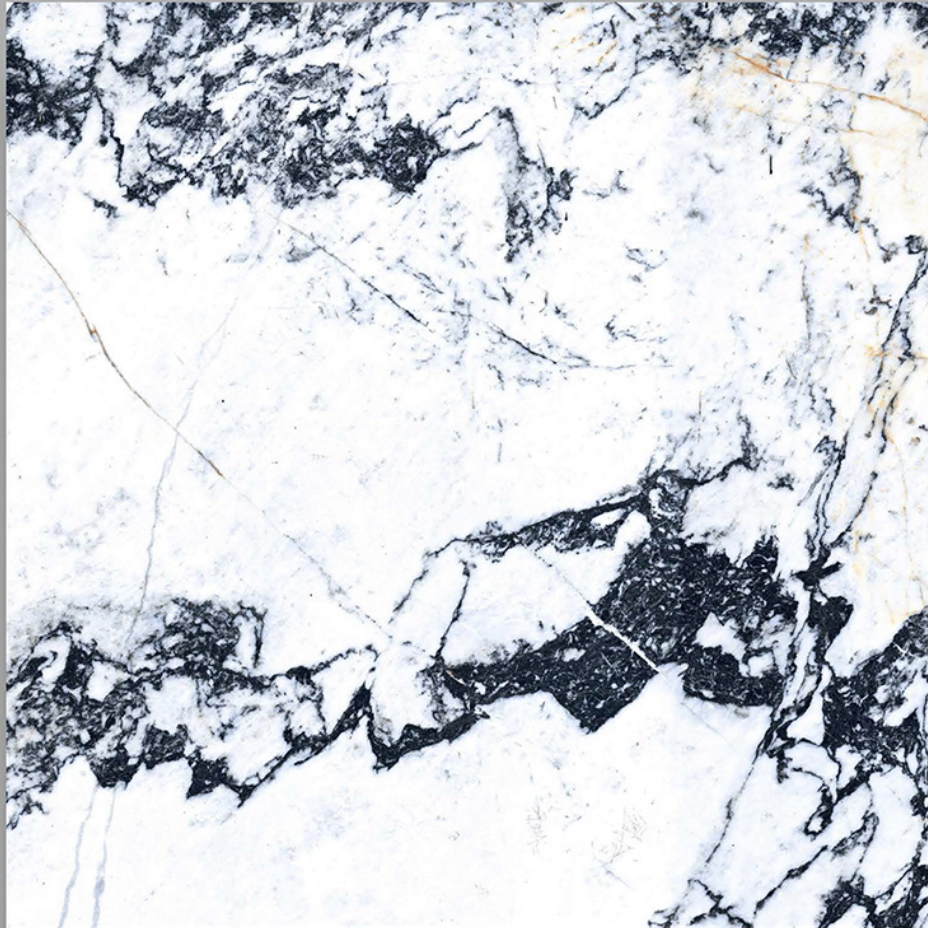

DIGITAL GLAZE VITRIFIED TILES
POLISH COLLECTION

DALLAS GREY

600X600 mm

60x
60mm

GLAZED
POLISHED TILES

Finish
POLISHED

Thickness
8.8 mm