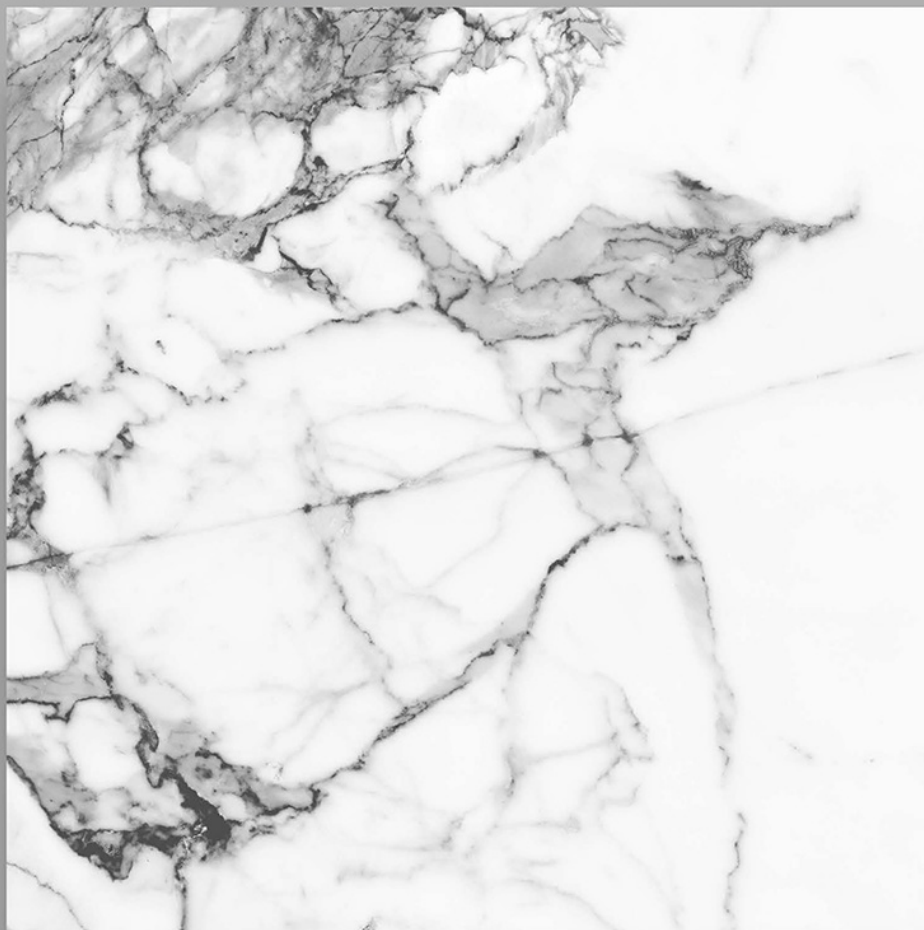

60x  
60mm

GLAZED  
POLISHED TILES

Finish  
POLISHED

Thickness  
8.8 mm

DIGITAL GLAZE VITRIFIED TILES  
POLISH COLLECTION

STATIARIO SPIGOLD

600X600 mm

60x  
60mm