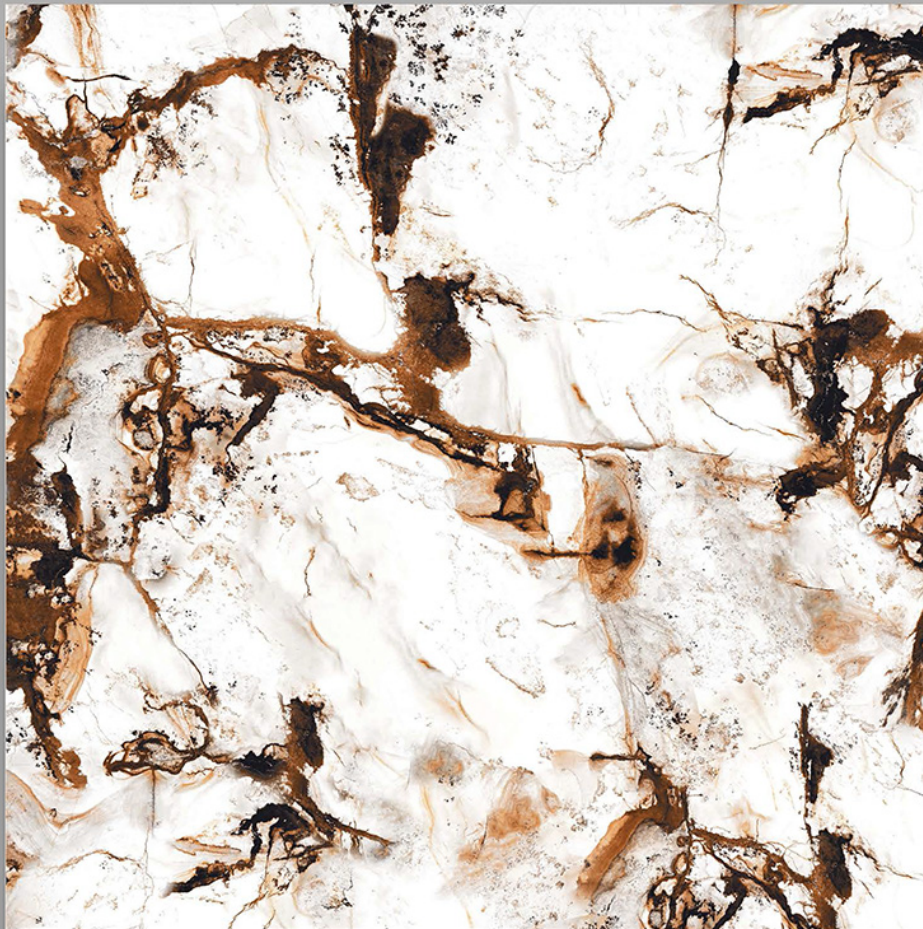

Finish  
POLISHED

Thickness  
8.8 mm

DIGITAL GLAZE VITRIFIED TILES  
POLISH COLLECTION

PRIZAM BROWN

600X600 mm

60x  
60mm

GLAZED  
POLISHED TILES

Finish  
POLISHED