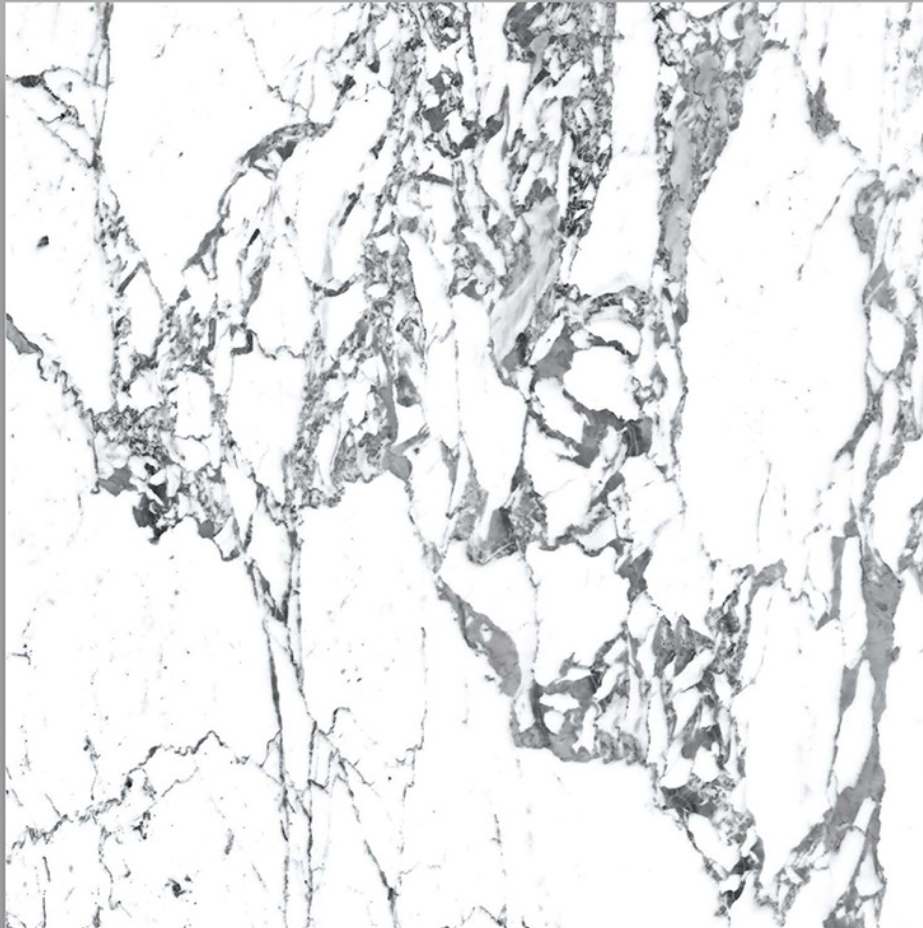

Thickness  
8.8 mm

DIGITAL GLAZE VITRIFIED TILES  
POLISH COLLECTION

ARABESCATO

600X600 mm

60x  
60mm

GLAZED  
POLISHED TILES

Finish  
POLISHED

Thickness  
8.8 mm