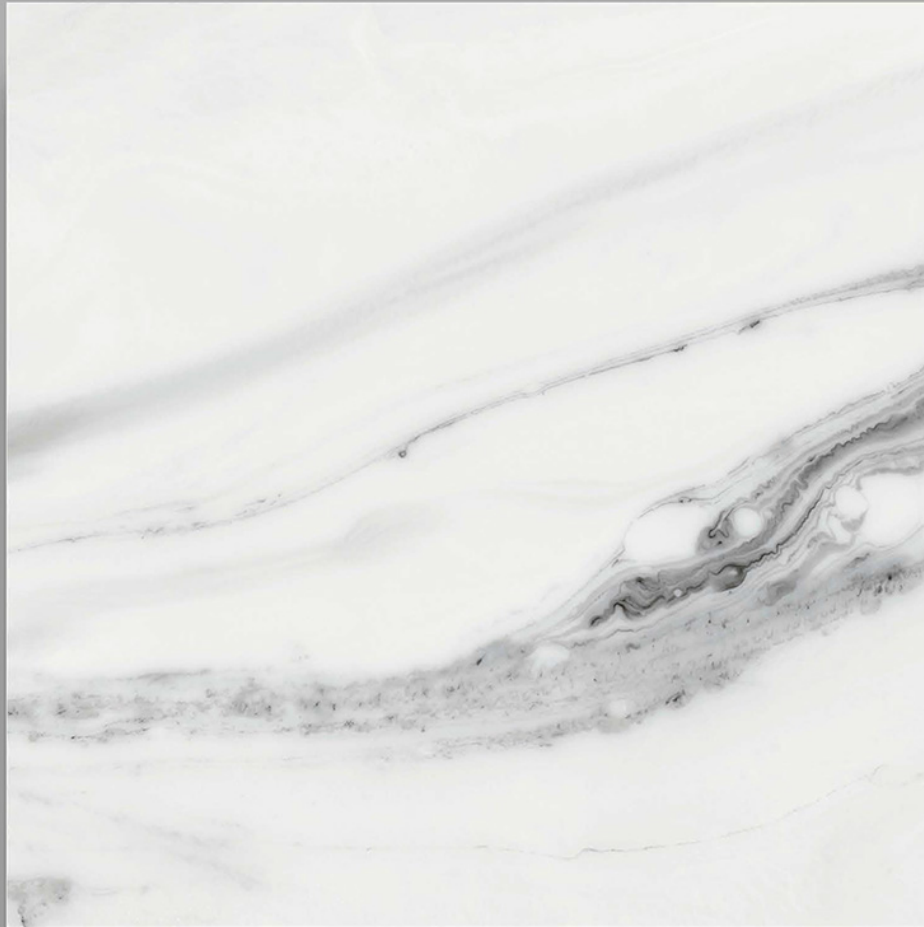

Finish  
POLISHED

Thickness  
8.8 mm

DIGITAL GLAZE VITRIFIED TILES  
POLISH COLLECTION

PANDA

600X600 mm

60x  
60mm

GLAZED  
POLISHED TILES

Finish  
POLISHED