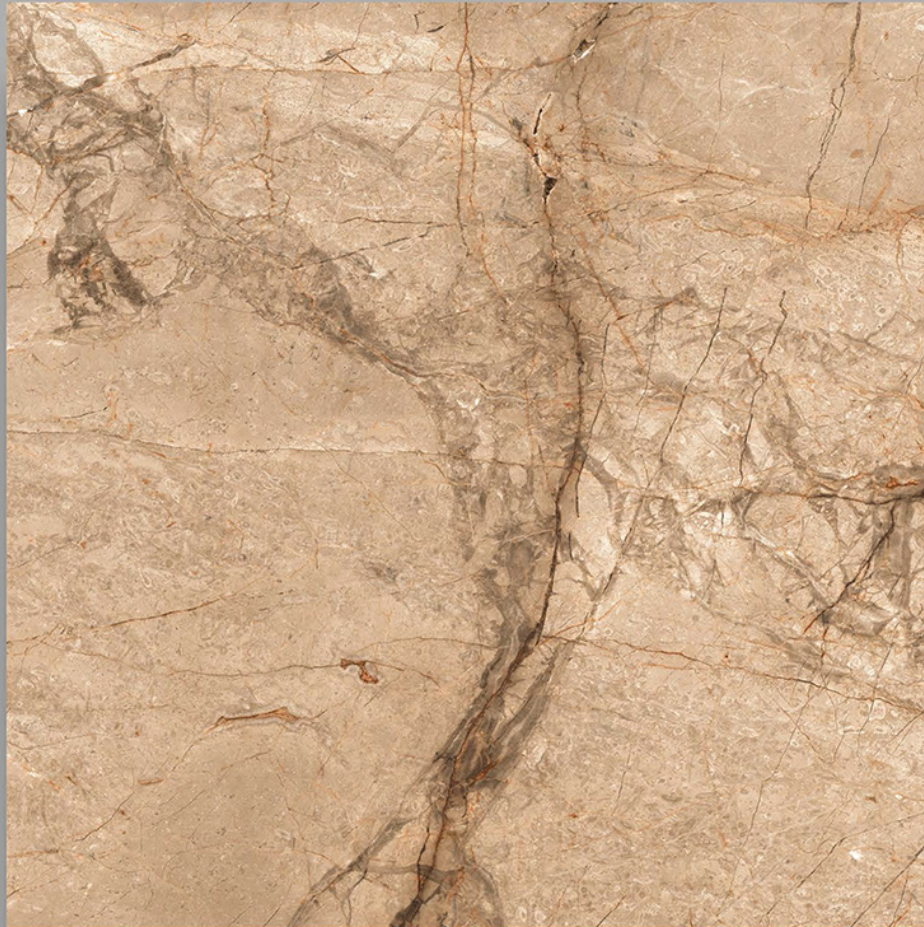

600X600 mm

60x  
60mm

GLAZED  
POLISHED TILES

Finish  
POLISHED

Thickness  
8.8 mm

DIGITAL GLAZE VITRIFIED TILES  
POLISH COLLECTION

**BIXBITE SAND**

*600X600 mm*