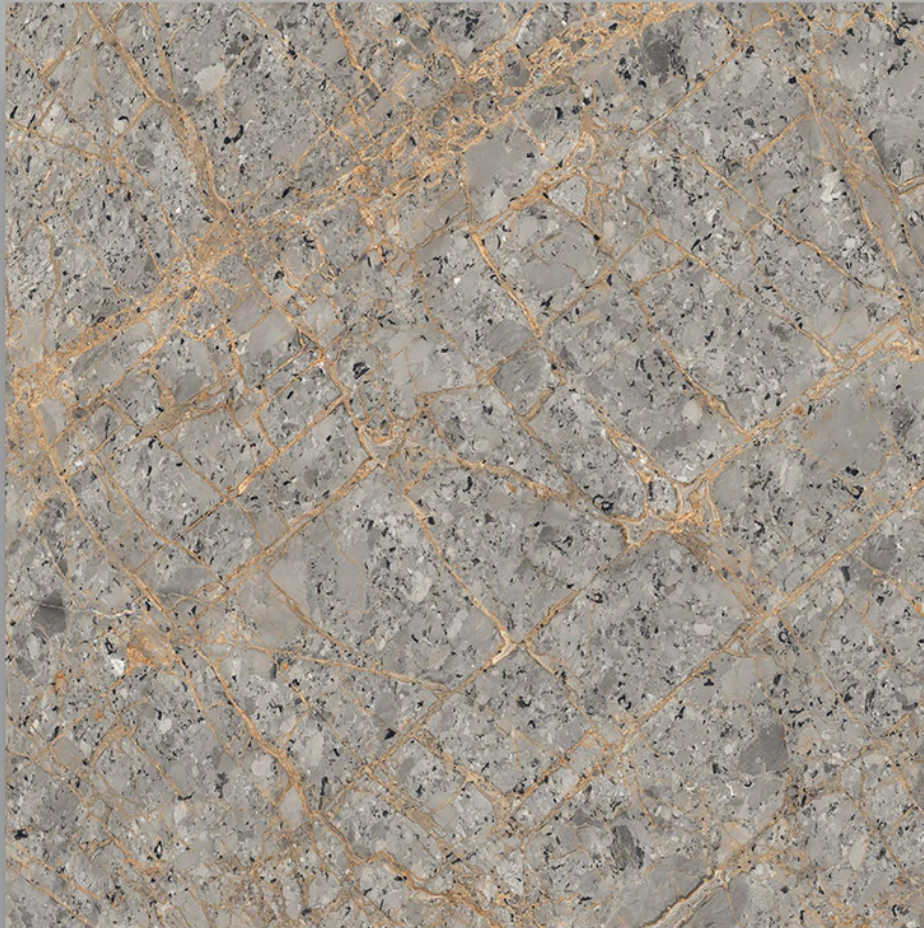

DIGITAL GLAZE VITRIFIED TILES
POLISH COLLECTION

GOLDEN EMPRADORE

600X600 mm

60x
60mm

GLAZED
POLISHED TILES

Finish
POLISHED

Thickness
8.8 mm