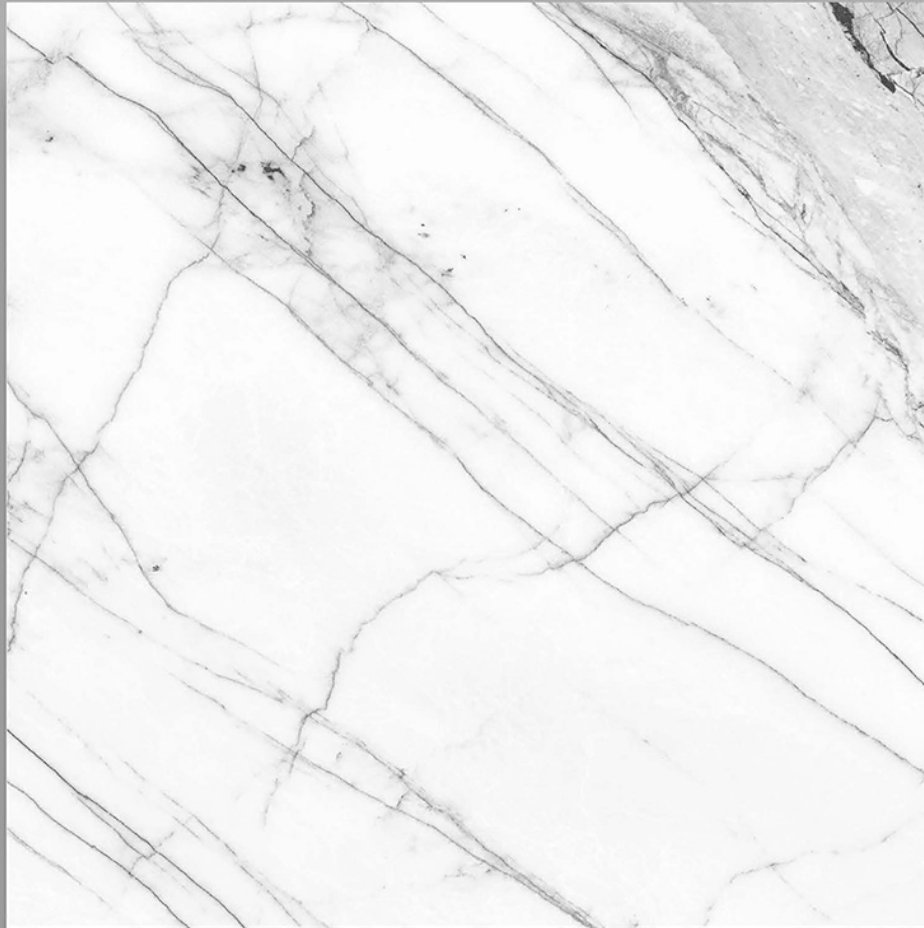

DIGITAL GLAZE VITRIFIED TILES
POLISH COLLECTION

ALASKA SATUARIO

600X600 mm