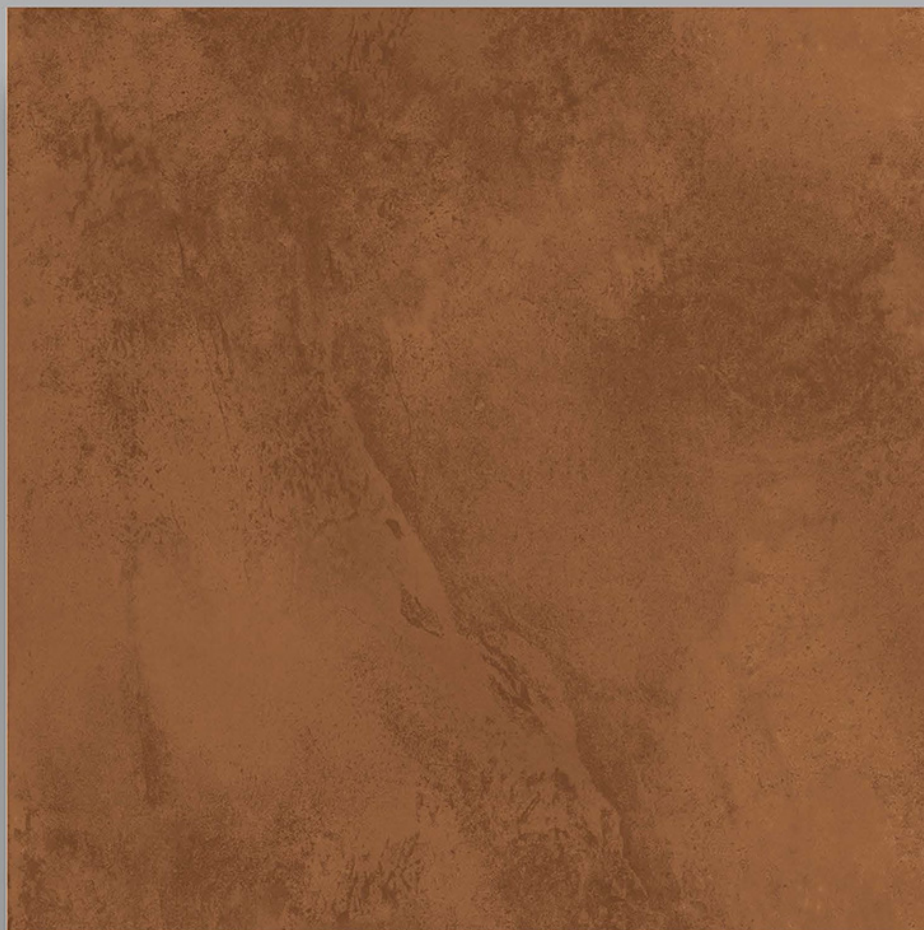

DIGITAL GLAZE VITRIFIED TILES
POLISH COLLECTION

ESTIMA TRAFFIC DARK BROWN

600X600 mm