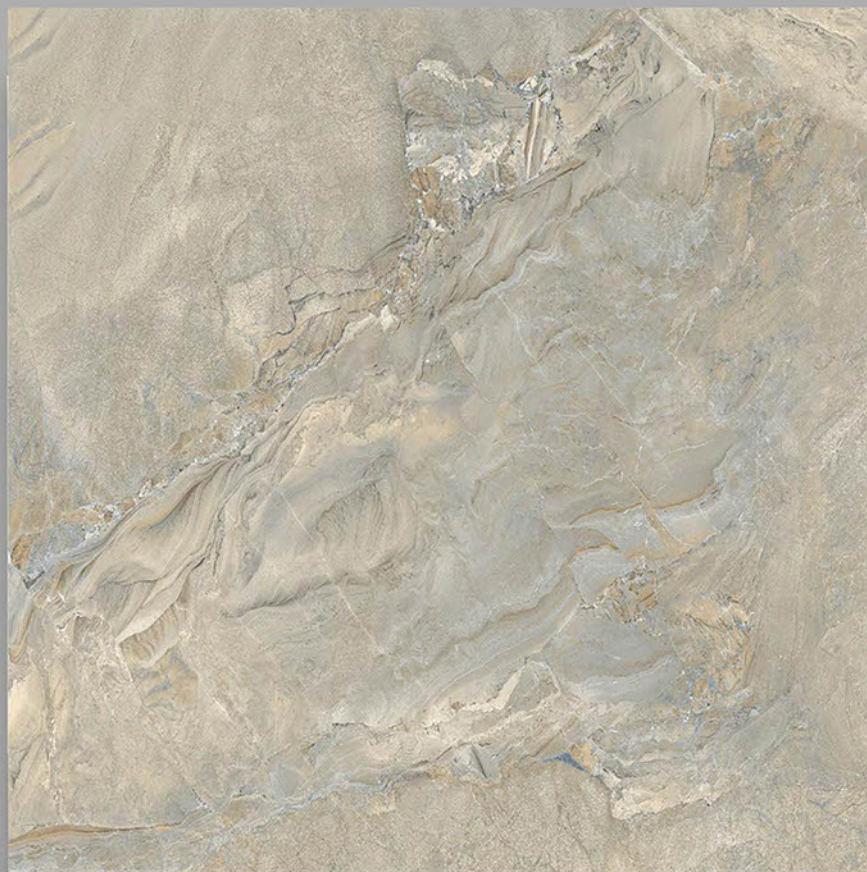

**GLAZED
POLISHED TILES**

Finish
POLISHED

Thickness
8.8 mm

DIGITAL GLAZE VITRIFIED TILES
POLISH COLLECTION

1037

600X600 mm

60x
60mm

**GLAZED
POLISHED TILES**