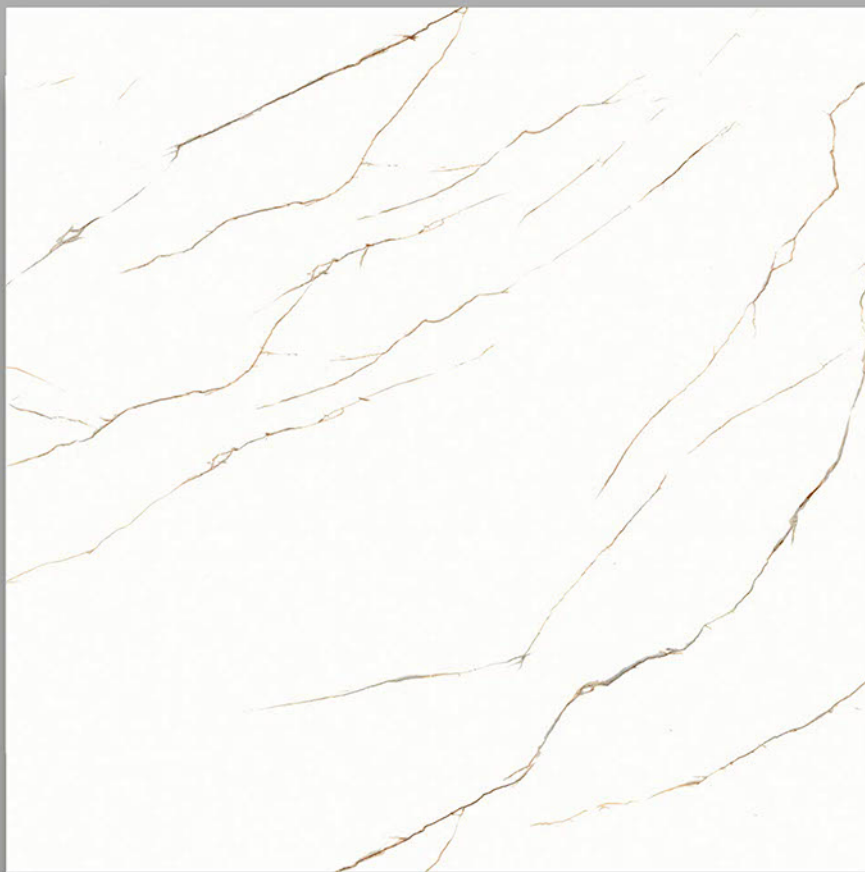

**GLAZED
POLISHED TILES**

Finish
POLISHED

Thickness
8.8 mm

DIGITAL GLAZE VITRIFIED TILES
POLISH COLLECTION

SG-1201

600X600 mm

60x
60mm

**GLAZED
POLISHED TILES**