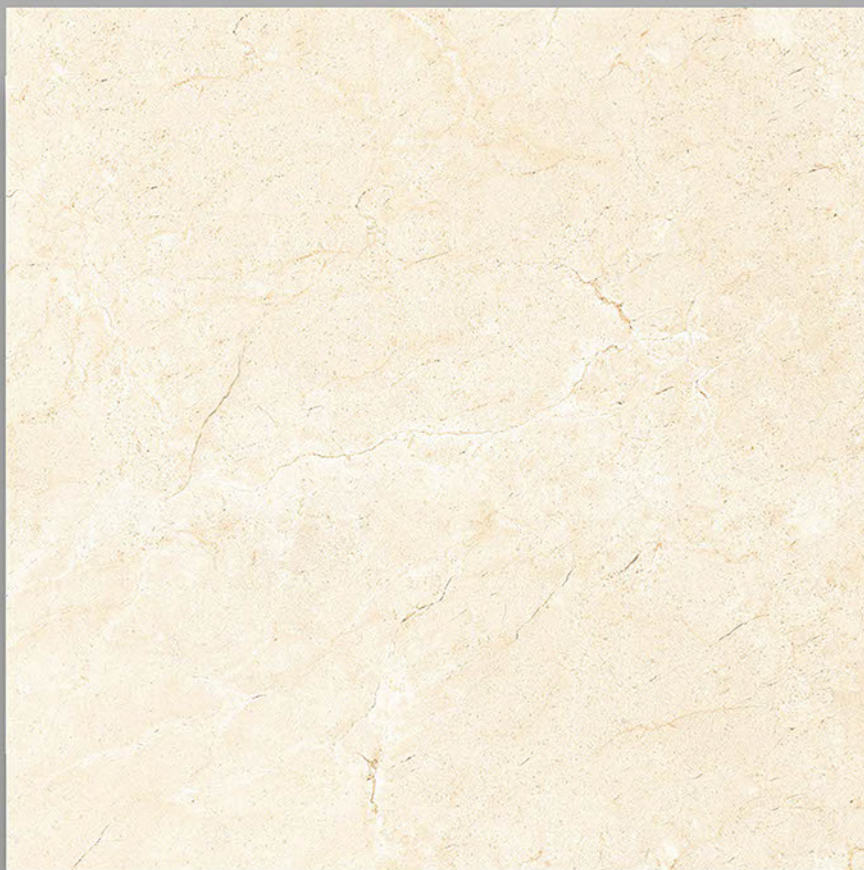

GLAZED
POLISHED TILES

Finish
POLISHED

Thickness
8.8 mm

DIGITAL GLAZE VITRIFIED TILES
POLISH COLLECTION

CREMA MARFIL

600X600 mm

60x
60mm

GLAZED
POLISHED TILES