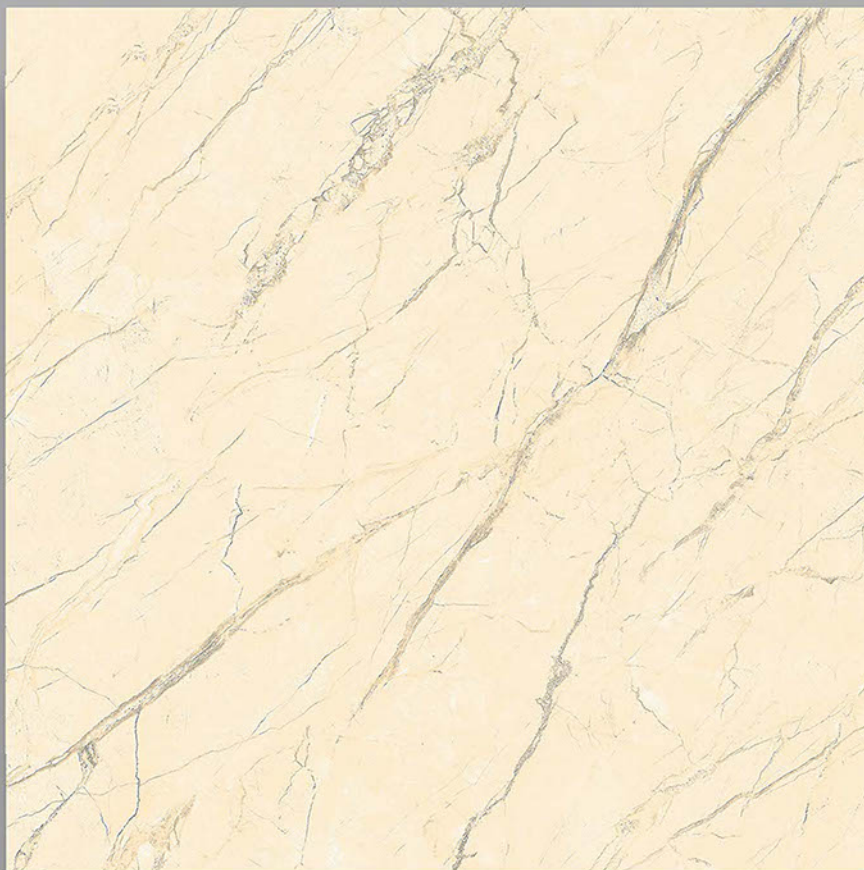

600X600 mm

**GLAZED
POLISHED TILES**

Finish
POLISHED

Thickness
8.8 mm

DIGITAL GLAZE VITRIFIED TILES
POLISH COLLECTION

1009 BEIGE

600X600 mm

60x
60mm