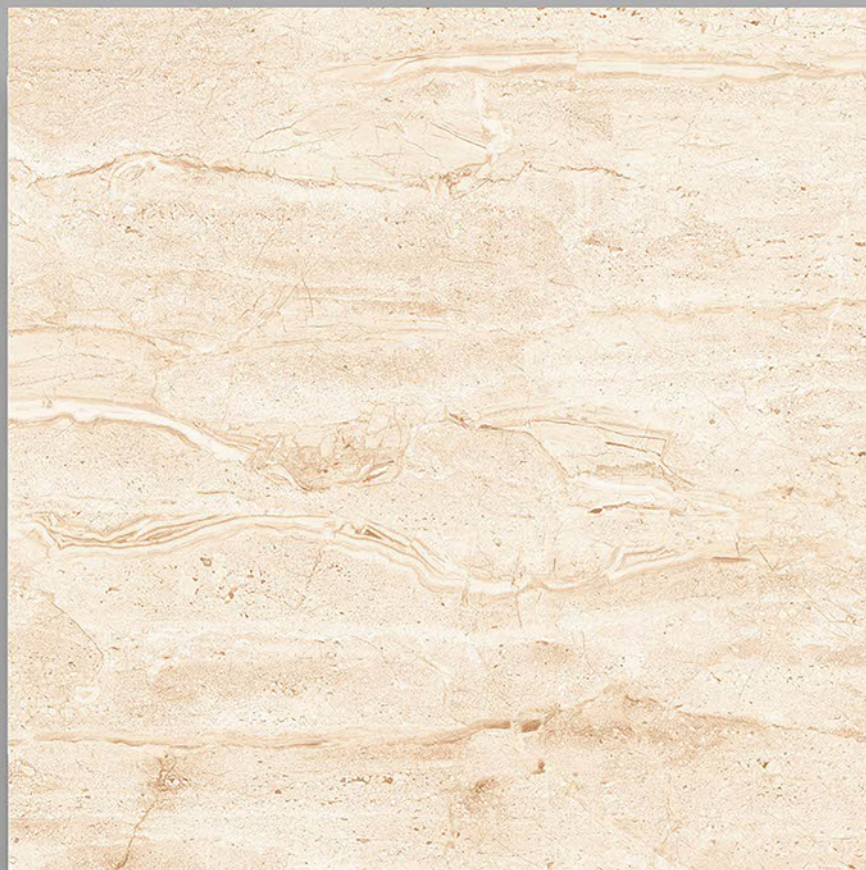

60x
60mm

**GLAZED
POLISHED TILES**

Finish
POLISHED

Thickness
8.8 mm

DIGITAL GLAZE VITRIFIED TILES
POLISH COLLECTION

1027

600X600 mm

60x
60mm