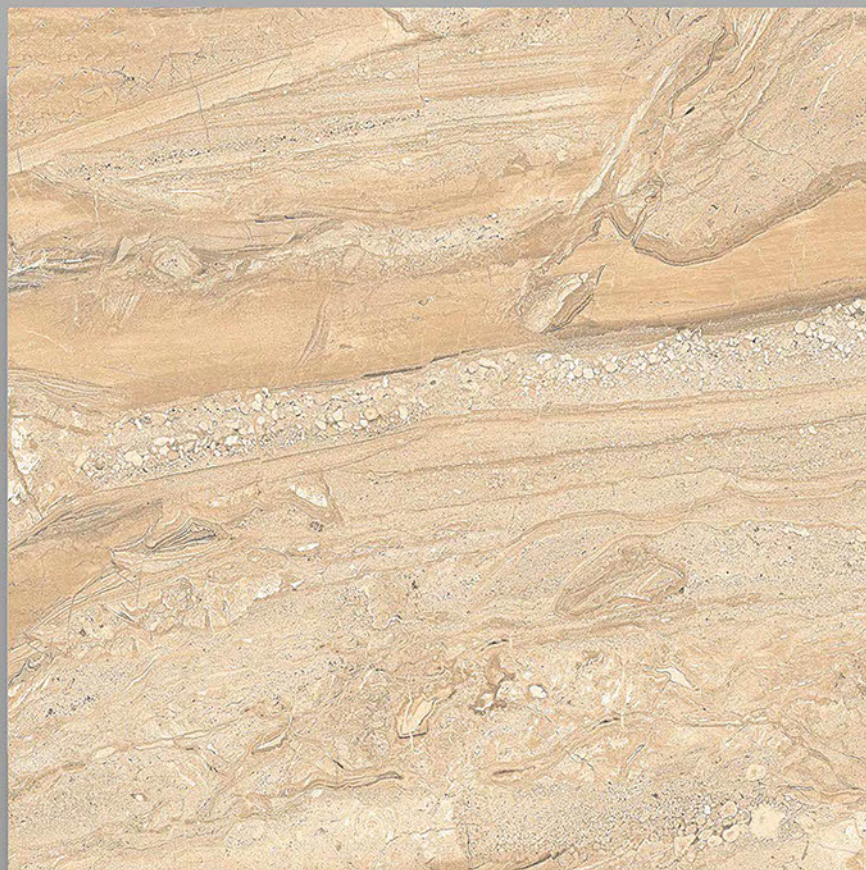

DIGITAL GLAZE VITRIFIED TILES
POLISH COLLECTION

1025

600X600 mm

60x
60mm

**GLAZED
POLISHED TILES**

Finish
POLISHED

Thickness
8.8 mm