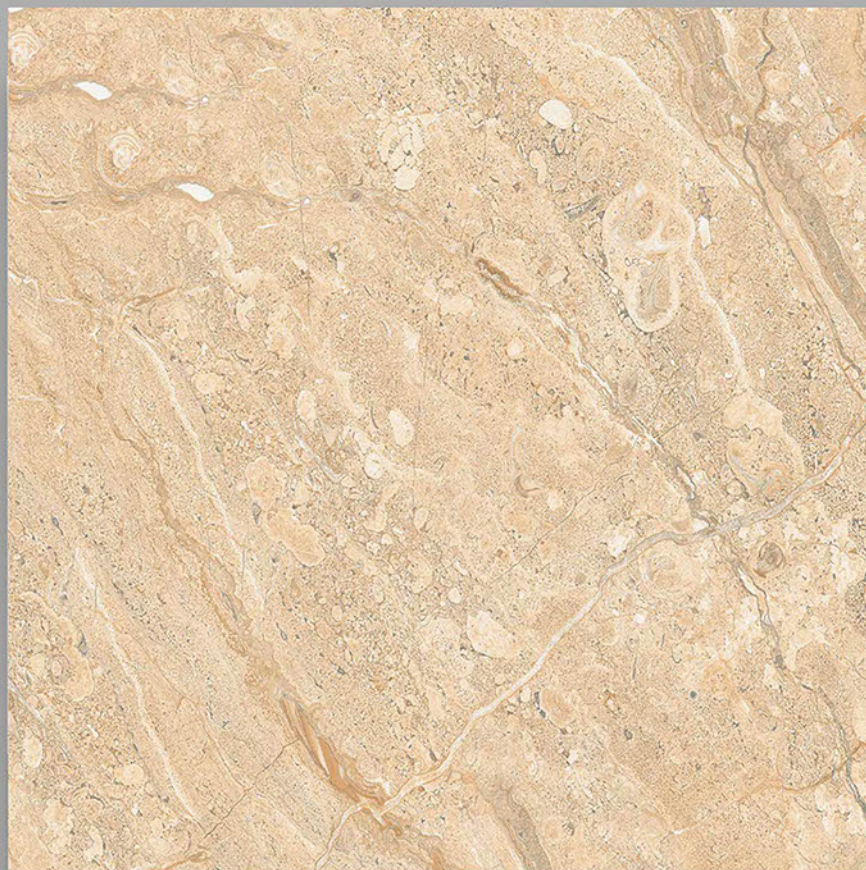

600X600 mm

60x
60mm

**GLAZED
POLISHED TILES**

Finish
POLISHED

Thickness
8.8 mm

DIGITAL GLAZE VITRIFIED TILES
POLISH COLLECTION

1035

600X600 mm