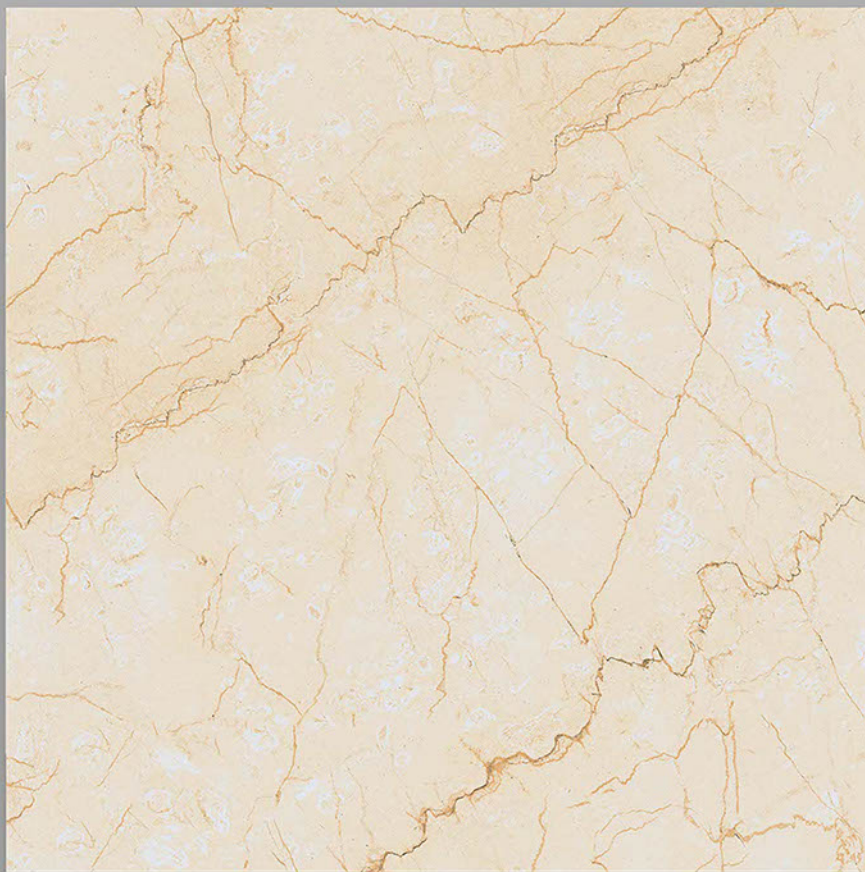

DIGITAL GLAZE VITRIFIED TILES
POLISH COLLECTION

1019

600X600 mm

60x
60mm

**GLAZED
POLISHED TILES**

Finish
POLISHED

Thickness
8.8 mm