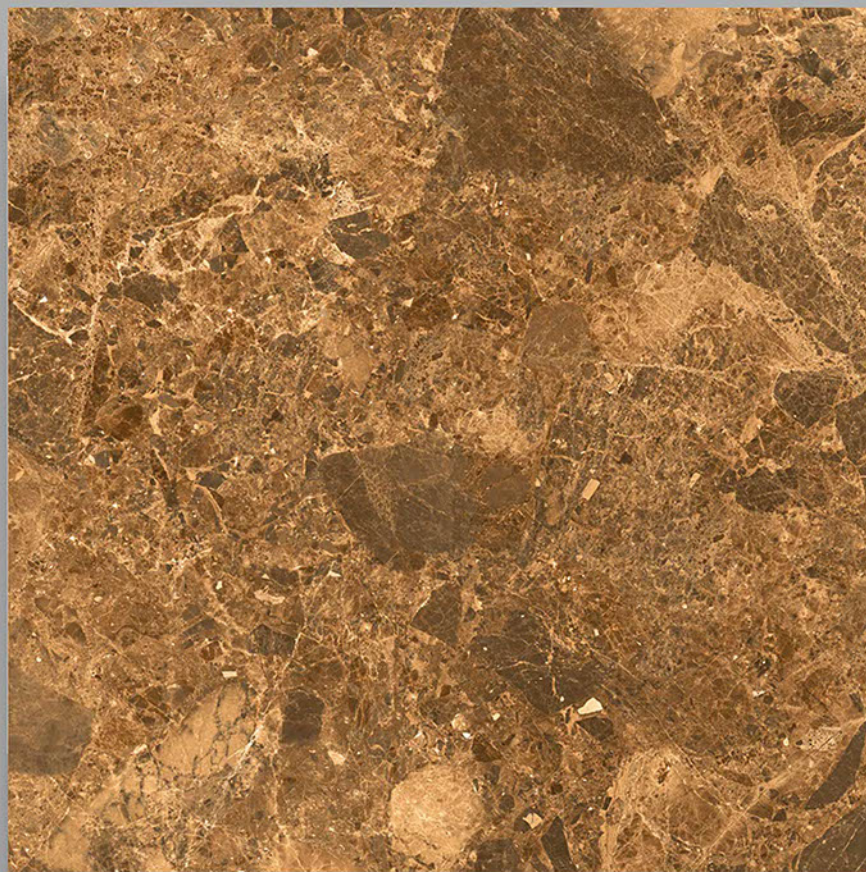

Finish
POLISHED

Thickness
8.8 mm

DIGITAL GLAZE VITRIFIED TILES
POLISH COLLECTION

1030

600X600 mm

60x
60mm

**GLAZED
POLISHED TILES**

Finish
POLISHED