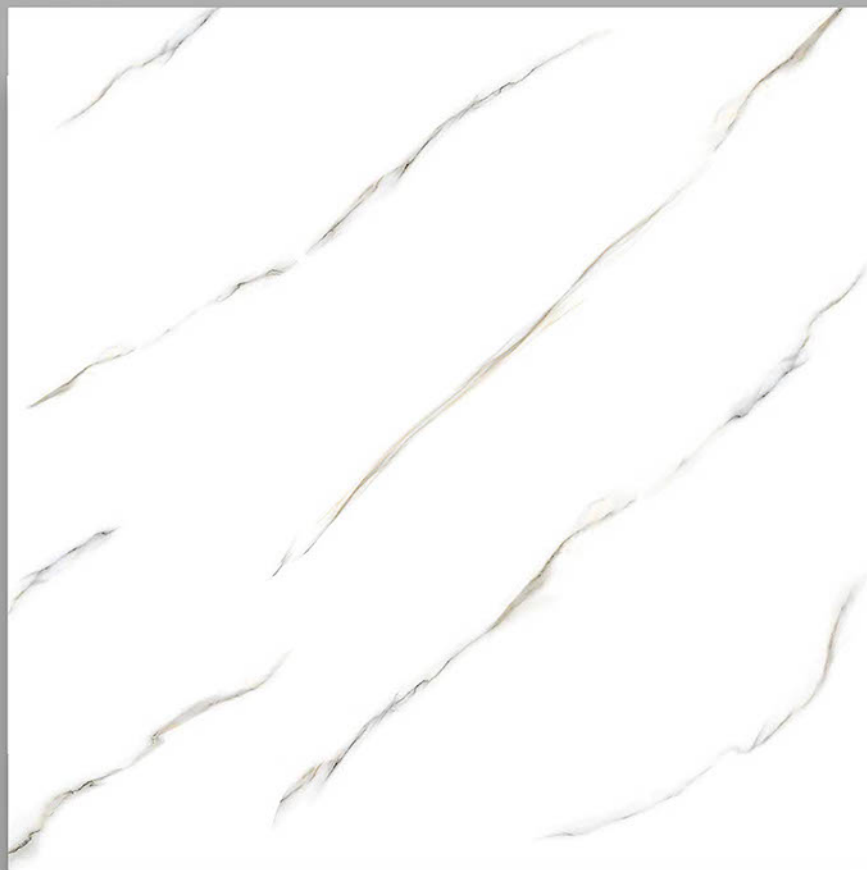

60x
60mm

**GLAZED
POLISHED TILES**

Finish
POLISHED

Thickness
8.8 mm

DIGITAL GLAZE VITRIFIED TILES
POLISH COLLECTION

SG1202

600X600 mm

60x
60mm