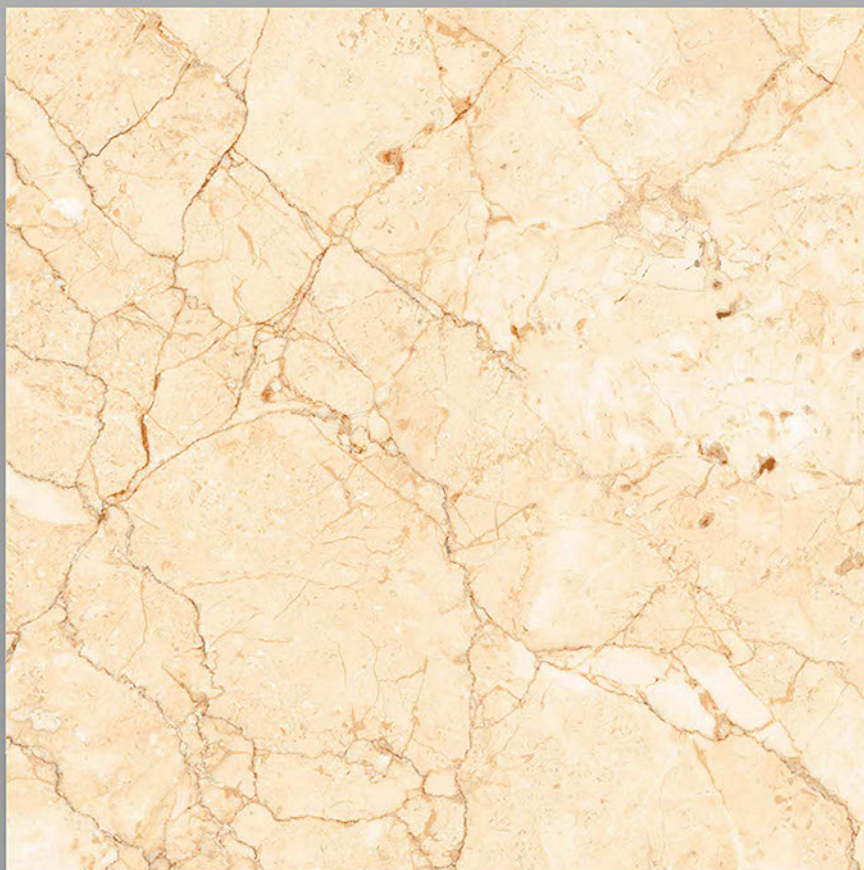

600X600 mm

60x
60mm

**GLAZED
POLISHED TILES**

Finish
POLISHED

Thickness
8.8 mm

DIGITAL GLAZE VITRIFIED TILES
POLISH COLLECTION

1026

600X600 mm