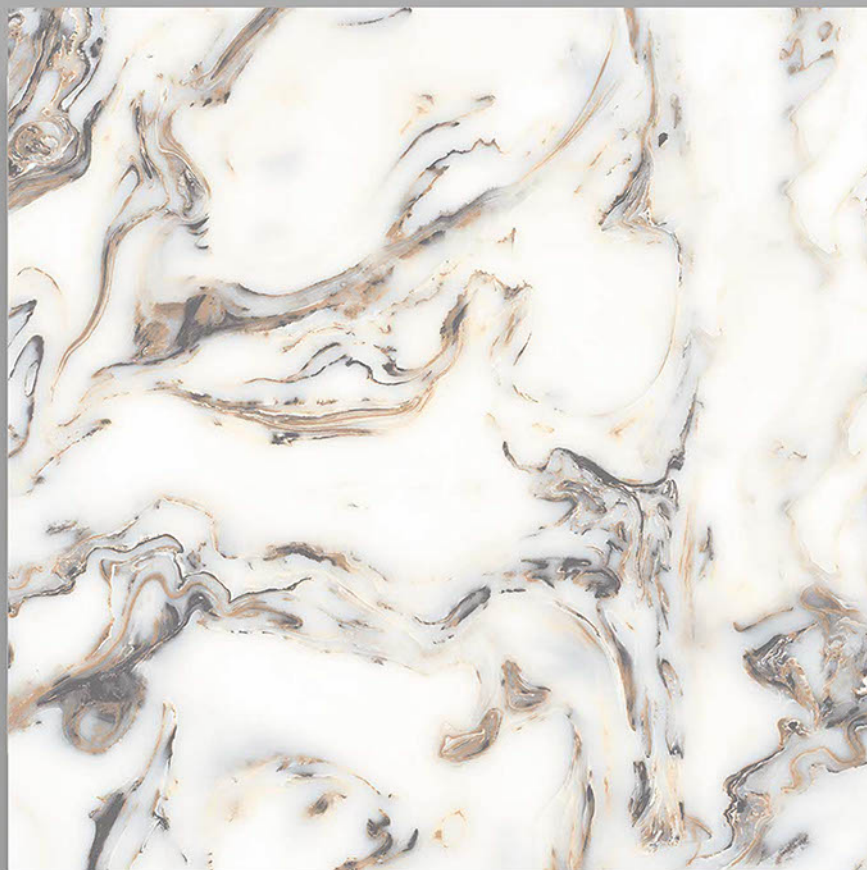

600X600 mm

60x
60mm

GLAZED
POLISHED TILES

Finish
POLISHED

Thickness
8.8 mm

DIGITAL GLAZE VITRIFIED TILES
POLISH COLLECTION

RIVER BROWN

600X600 mm