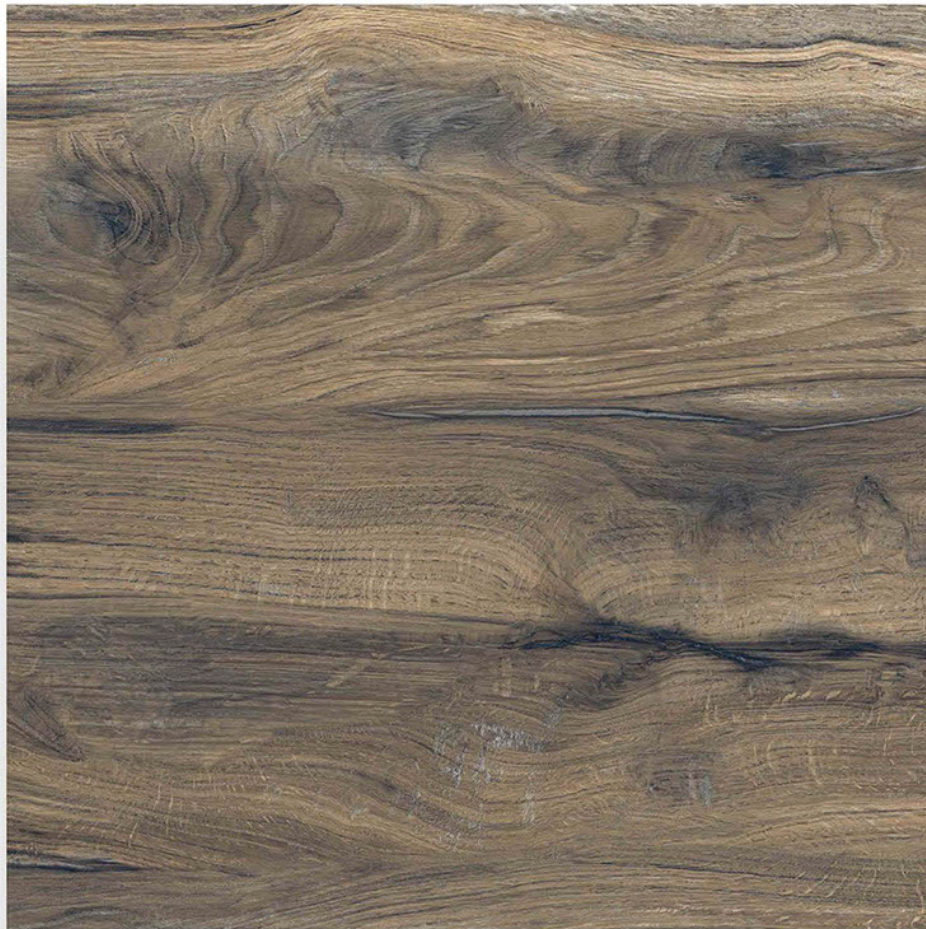

DIGITAL GLAZE VITRIFIED TILES
MATT COLLECTION

3006

600X600 mm

60x
60mm

GLAZED
POLISHED TILES

Finish
RUSTIC

Thickness
8.8 mm