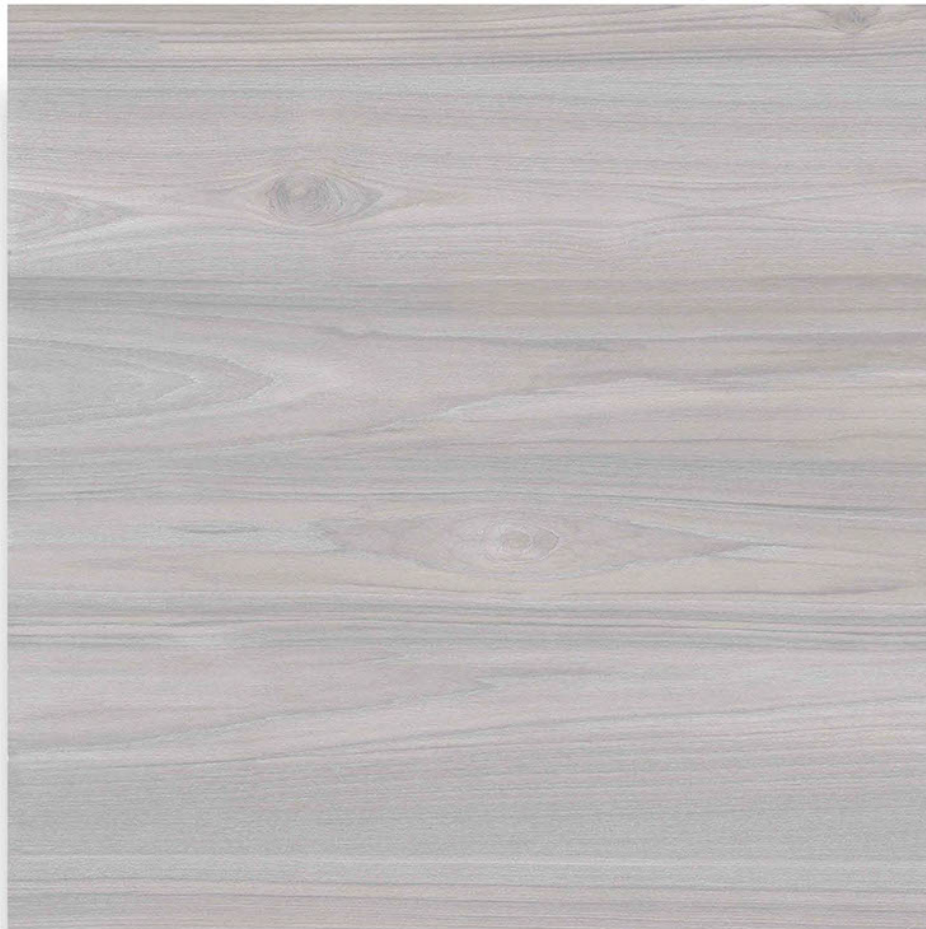

600X600 mm

60x
60mm

GLAZED
POLISHED TILES

Finish
RUSTIC

Thickness
8.8 mm

DIGITAL GLAZE VITRIFIED TILES
MATT COLLECTION

NELYWOOD_LT

600X600 mm