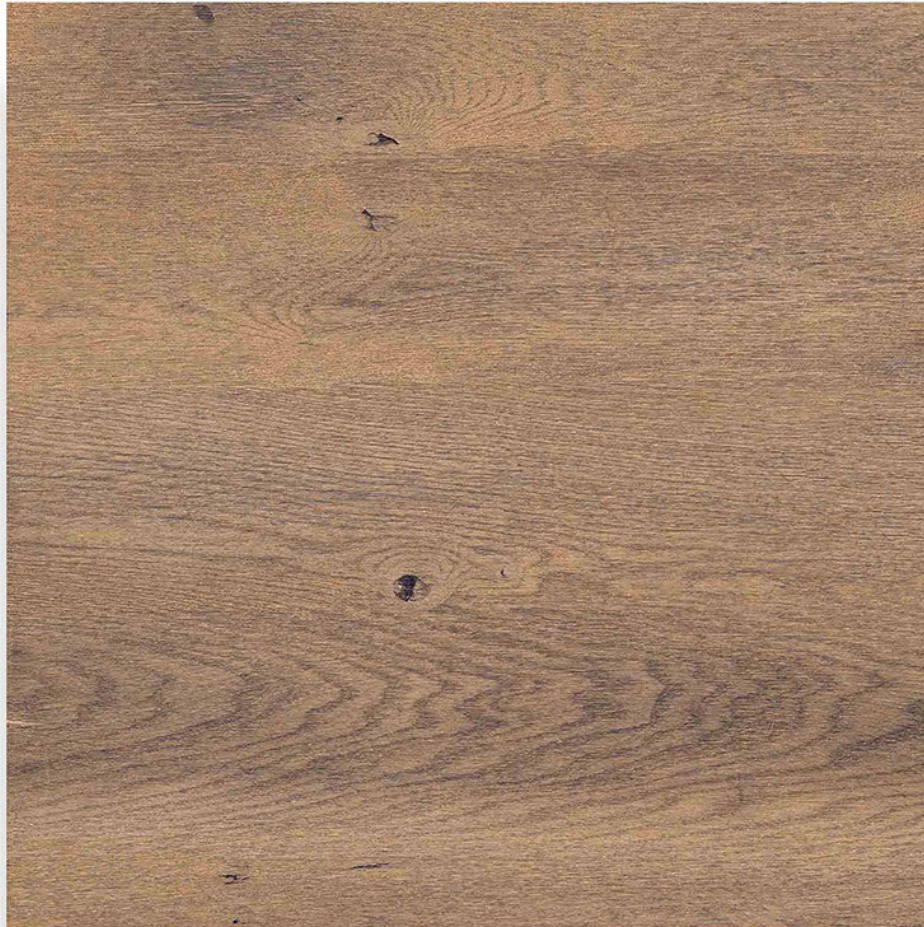

DIGITAL GLAZE VITRIFIED TILES
MATT COLLECTION

MAZZLEWOOD_DK

600X600 mm

60x
60mm

GLAZED
POLISHED TILES

Finish
RUSTIC

Thickness
8.8 mm