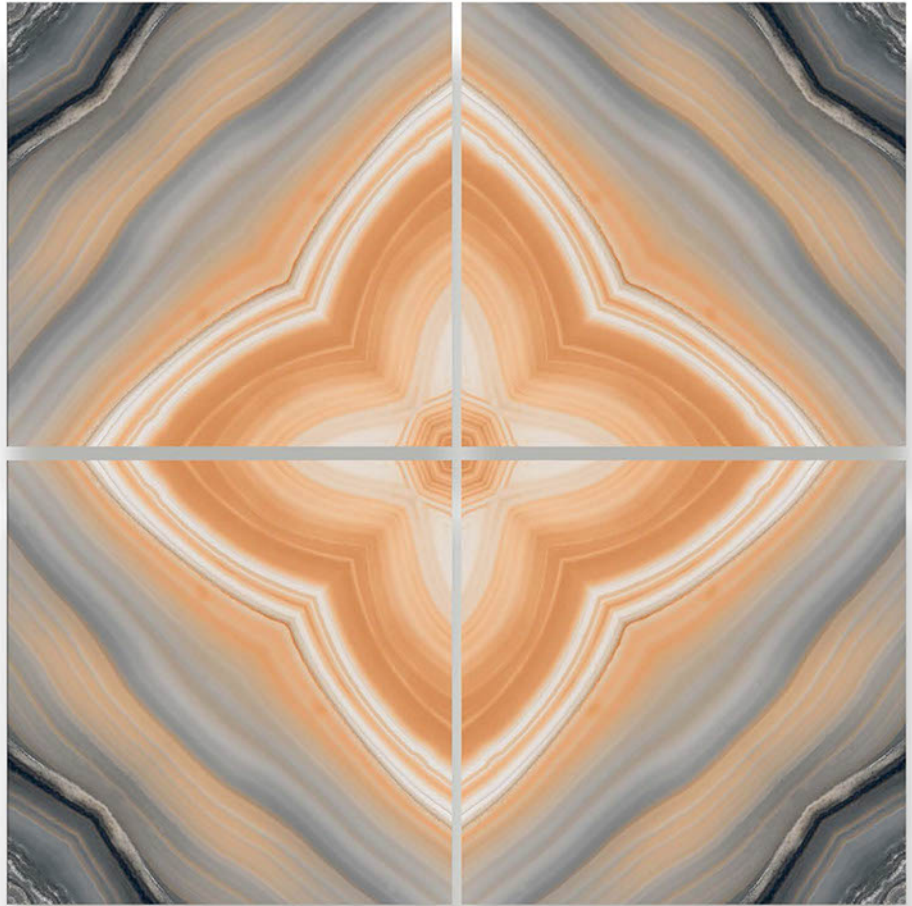

60x
60mm

BOOK MATCH

GLAZED
POLISHED TILES

Finish
POLISHED

Thickness
8.8 mm