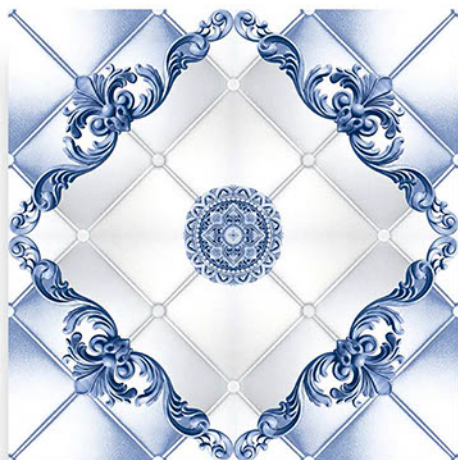

Finish  
POLISHED

Thickness  
8.8 mm

DIGITAL GLAZE VITRIFIED TILES  
POLISH COLLECTION

BM-122

600X600 mm

60x  
60mm

BOOK MATCH

GLAZED  
POLISHED TILES