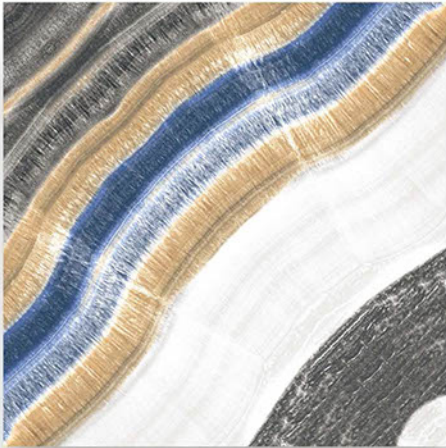

Finish  
POLISHED

Thickness  
8.8 mm

DIGITAL GLAZE VITRIFIED TILES  
POLISH COLLECTION

AMAZONE BLUE

600X600 mm

60x  
60mm

BOOK MATCH

GLAZED  
POLISHED TILES