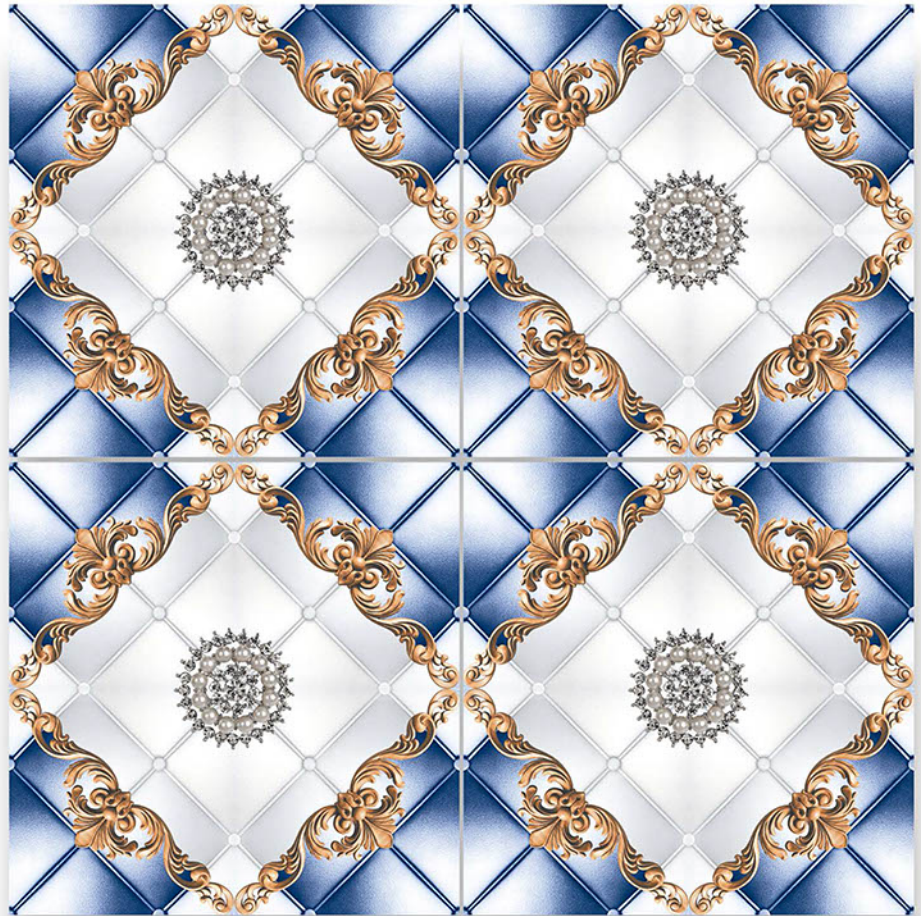

60x
60mm

BOOK MATCH

GLAZED
POLISHED TILES

Finish
POLISHED

Thickness
8.8 mm