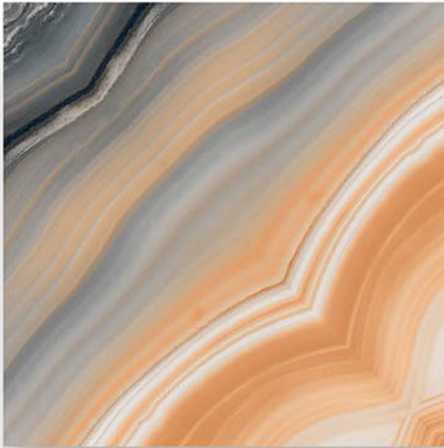

Thickness  
8.8 mm

DIGITAL GLAZE VITRIFIED TILES  
POLISH COLLECTION

FANTASY NATURAL

600X600 mm

60x  
60mm

BOOK MATCH

GLAZED  
POLISHED TILES

Finish  
POLISHED

Thickness  
8.8 mm

DIGITAL GLAZE VITRIFIED TILES  
POLISH COLLECTION

HONEY BROWN

600X600 mm

60x  
60mm

BOOK MATCH

GLAZED  
POLISHED TILES

Finish  
POLISHED