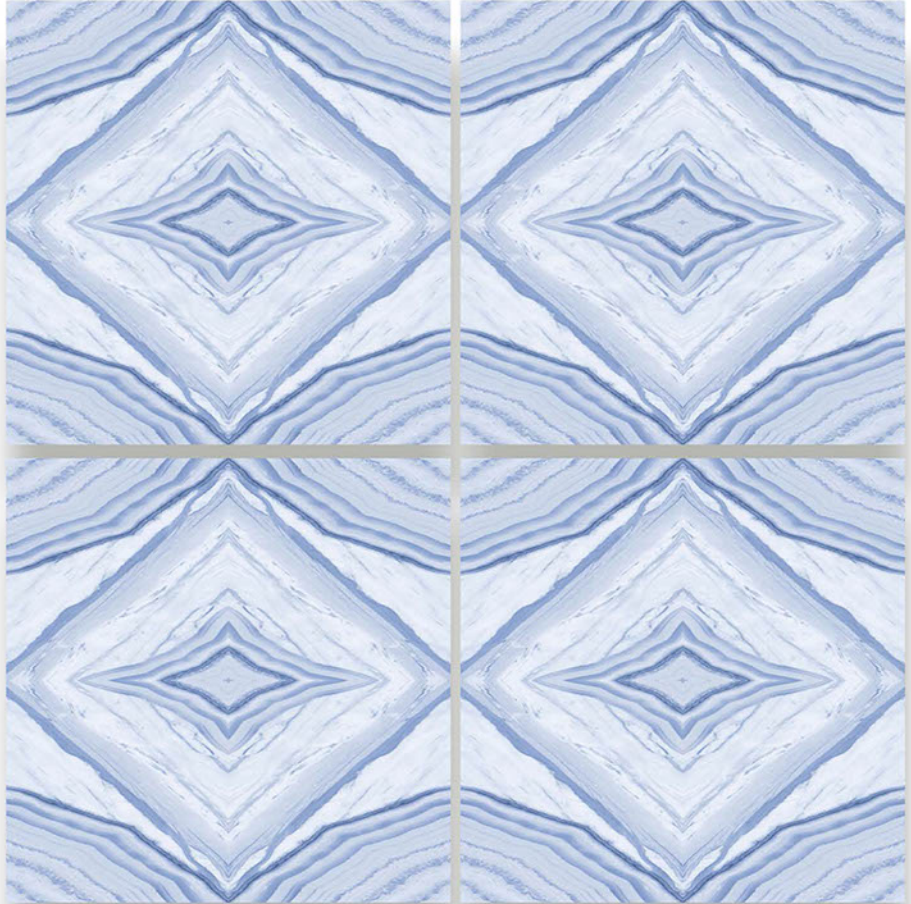

Thickness  
8.8 mm

DIGITAL GLAZE VITRIFIED TILES  
POLISH COLLECTION

BM-110

600X600 mm

60x  
60mm

BOOK MATCH

GLAZED  
POLISHED TILES

Finish  
POLISHED