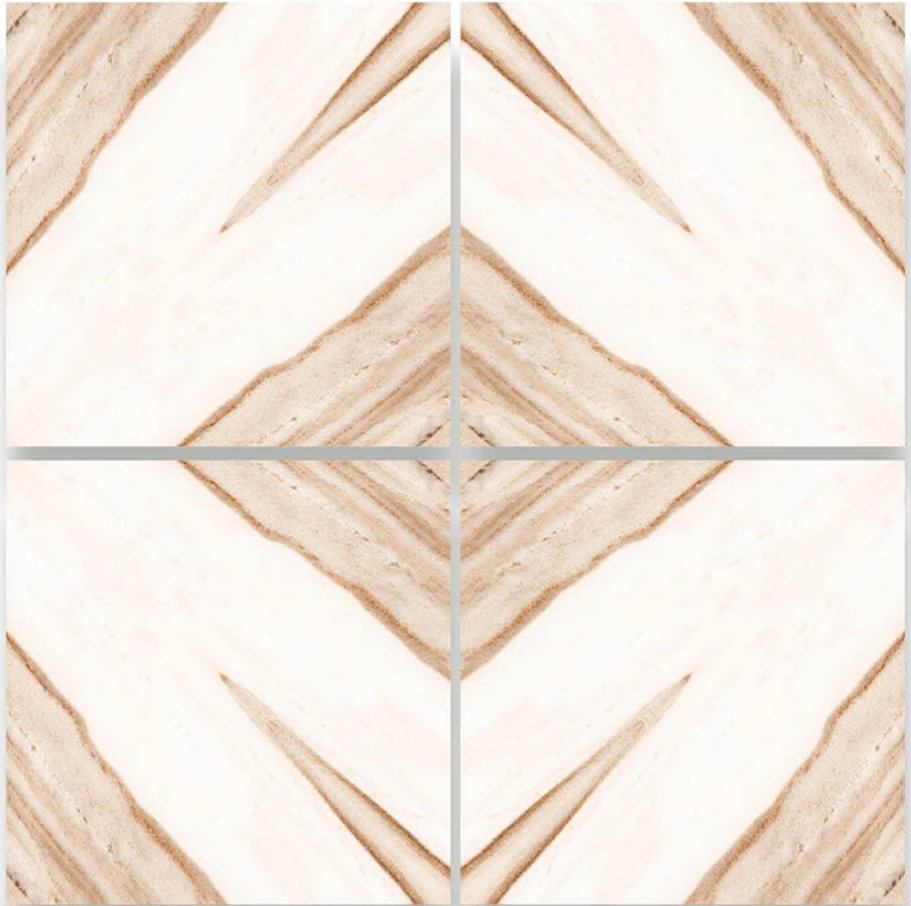

60x
60mm

BOOK MATCH

GLAZED
POLISHED TILES

Finish
POLISHED

Thickness
8.8 mm