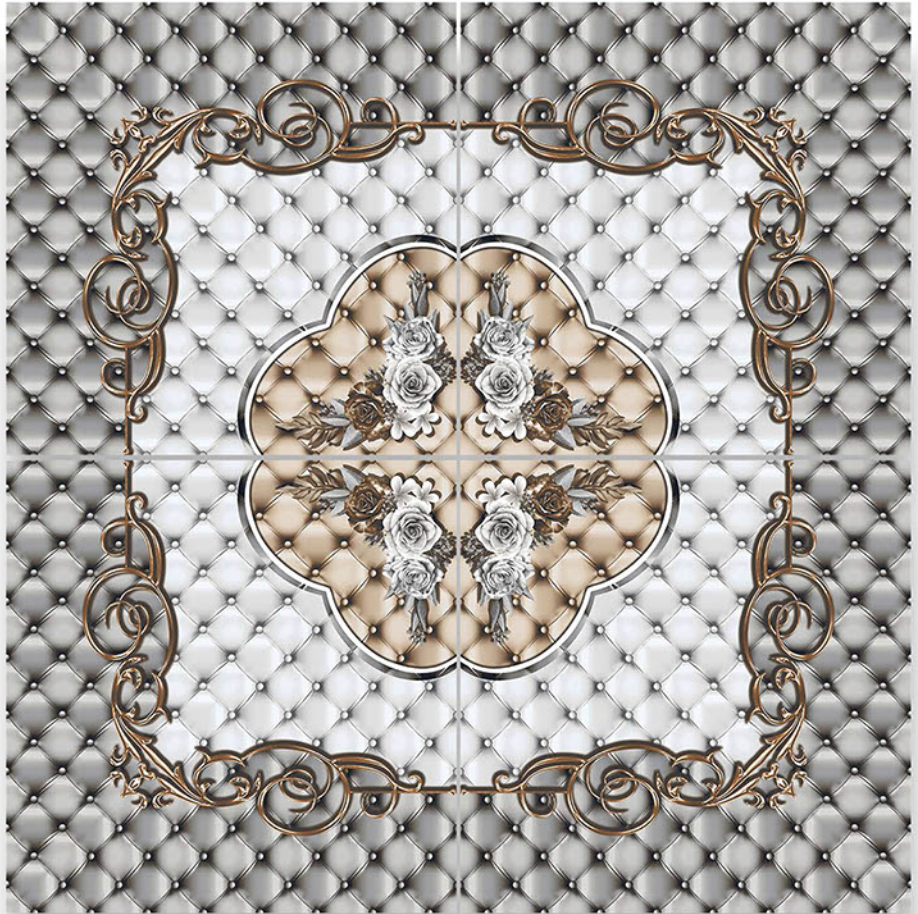

Finish  
POLISHED

Thickness  
8.8 mm

DIGITAL GLAZE VITRIFIED TILES  
POLISH COLLECTION

HEVOK DECOR

600X600 mm

60x  
60mm

BOOK MATCH

GLAZED  
POLISHED TILES