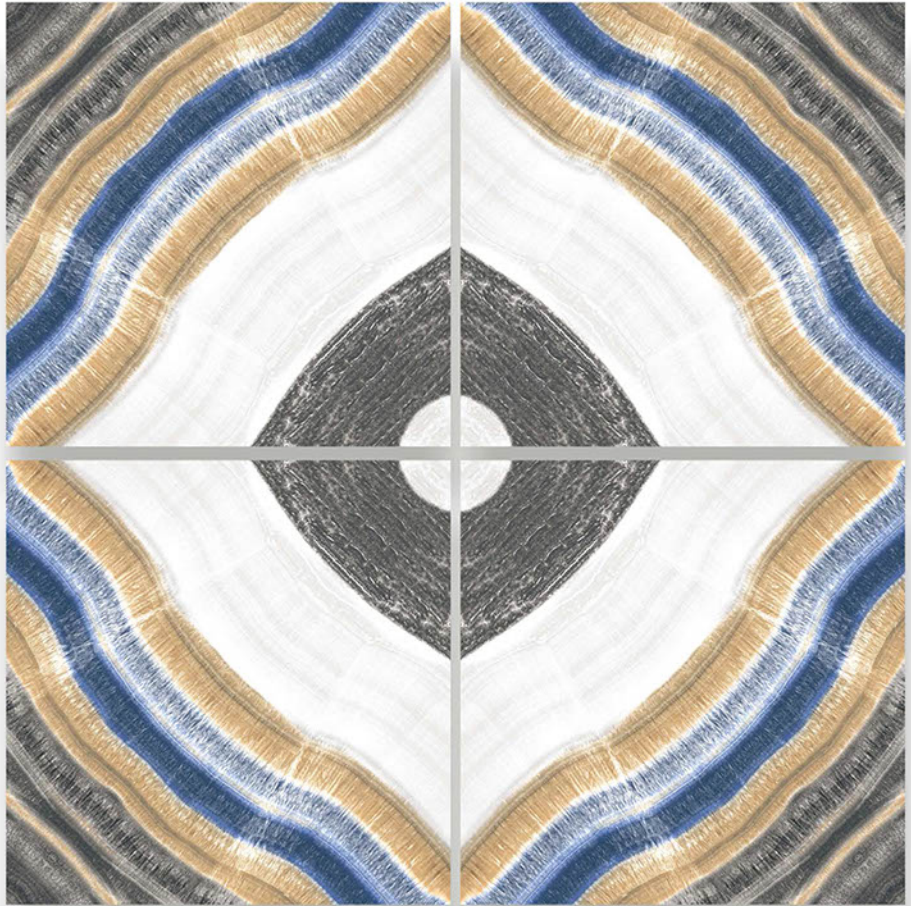

Finish  
POLISHED

Thickness  
8.8 mm

DIGITAL GLAZE VITRIFIED TILES  
POLISH COLLECTION

AMAZONE BLUE

600X600 mm

60x  
60mm

BOOK MATCH

GLAZED  
POLISHED TILES