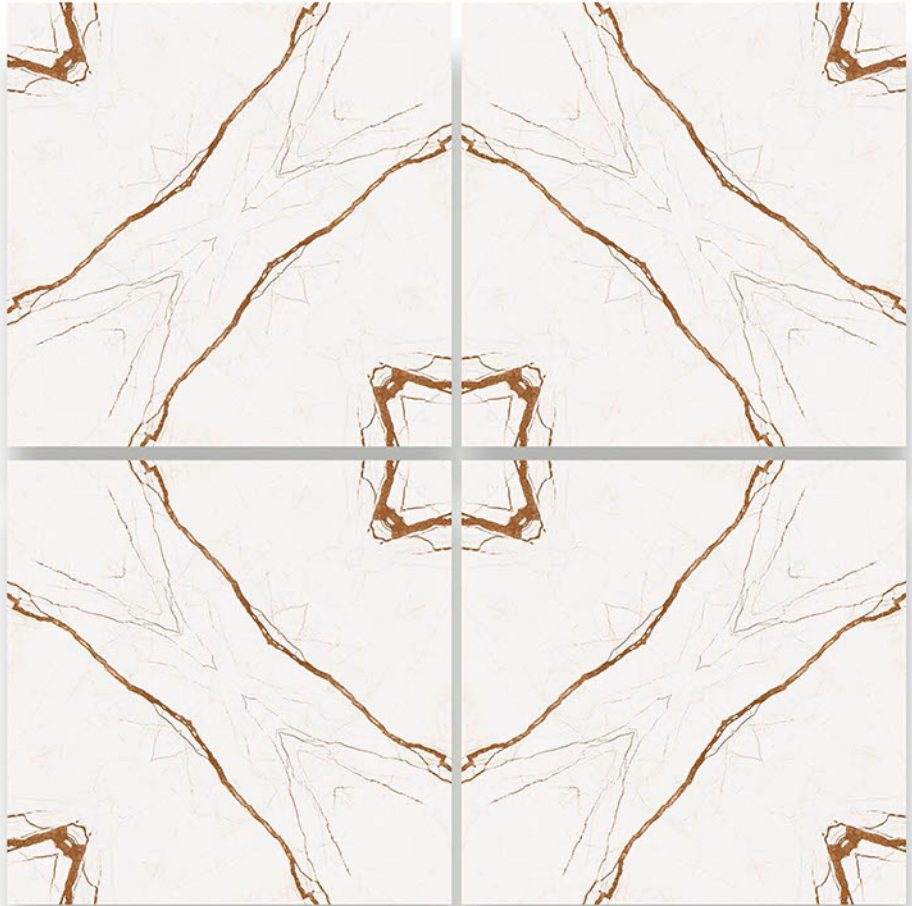

60x
60mm

BOOK MATCH

GLAZED
POLISHED TILES

Finish
POLISHED

Thickness
8.8 mm