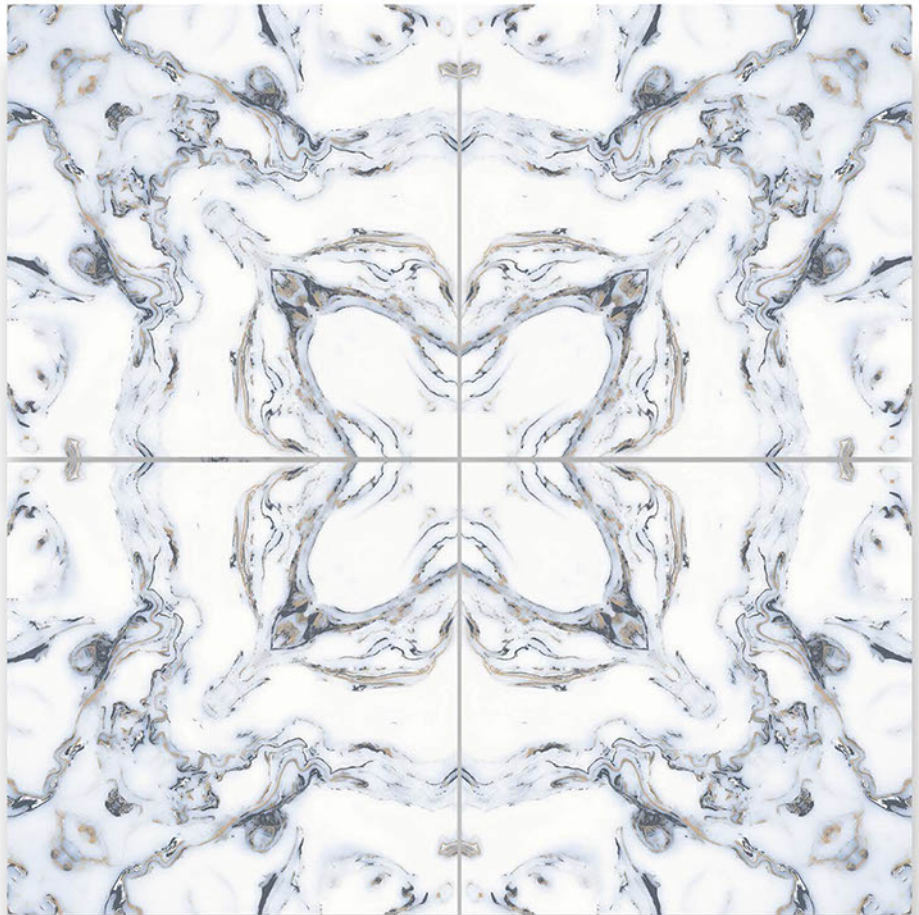

#### APPLICATION

RESIDENCE BANKS CORPORATE MALLS AIRPORTS HOSPITALS

DIGITAL GLAZE VITRIFIED TILES  
POLISH COLLECTION

ALCORA BLUE

600X600 mm

60x  
60mm

BOOK MATCH

GLAZED  
POLISHED TILES