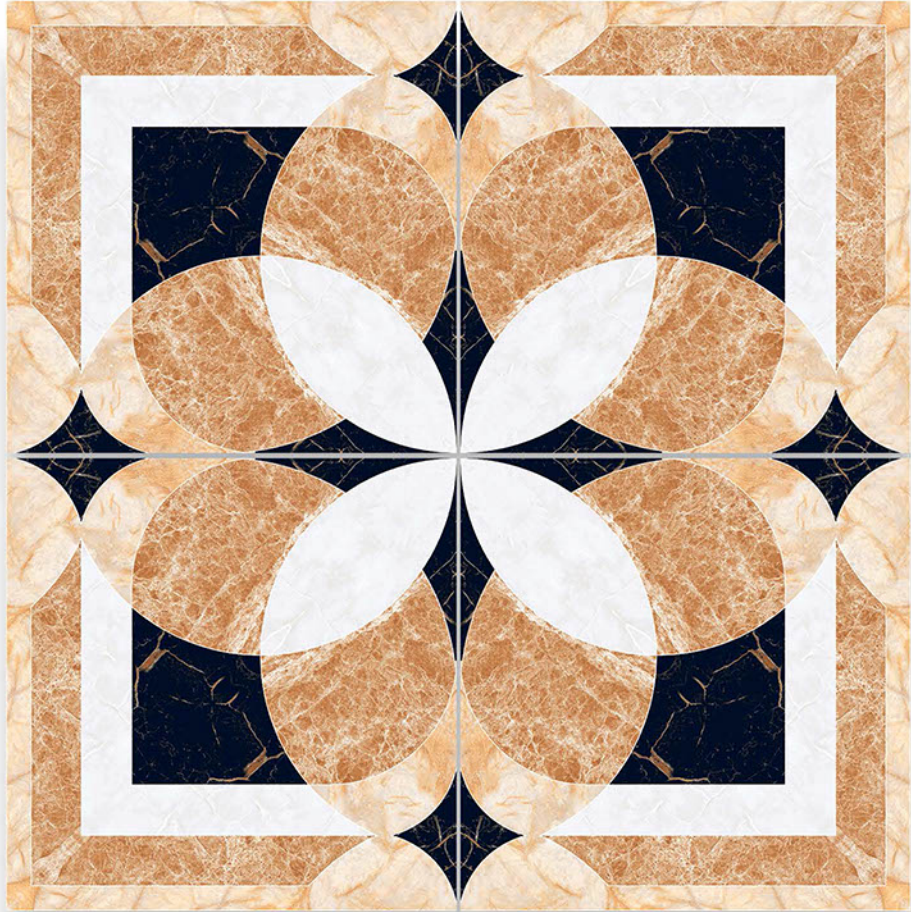

Finish  
POLISHED

Thickness  
8.8 mm

DIGITAL GLAZE VITRIFIED TILES  
POLISH COLLECTION

PEITRA DECORE

600X600 mm

60x  
60mm

BOOK MATCH

GLAZED  
POLISHED TILES