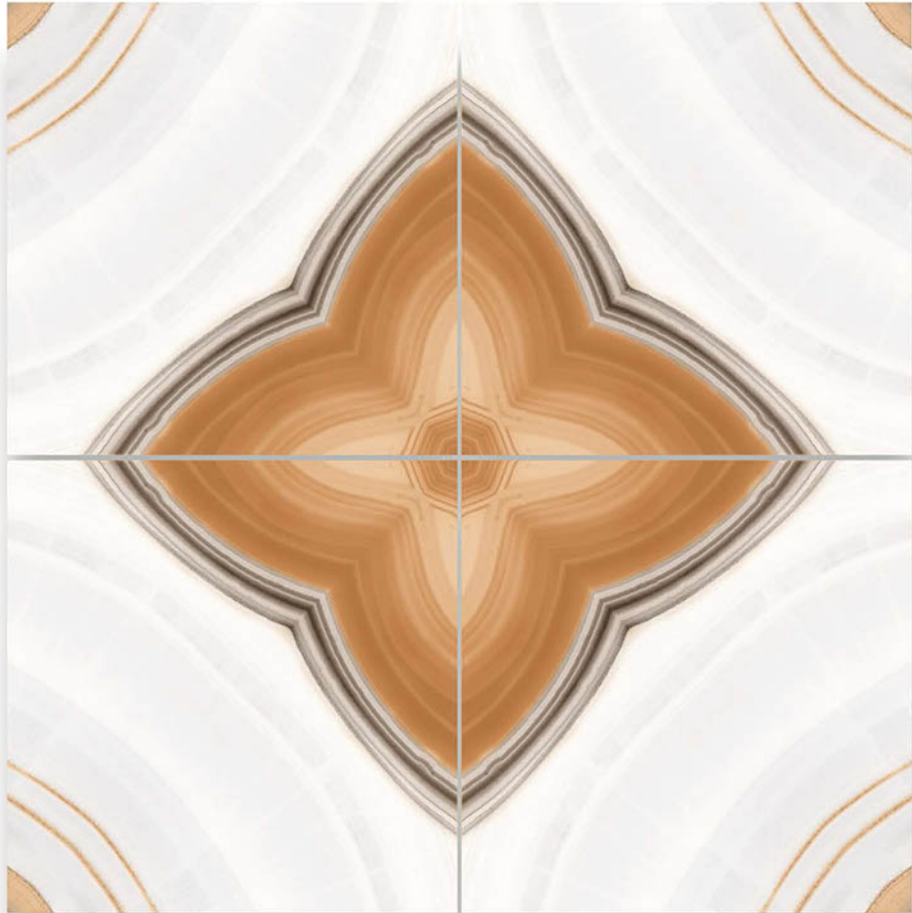

Thickness  
8.8 mm

DIGITAL GLAZE VITRIFIED TILES  
POLISH COLLECTION

VELENCIA BROWN

600X600 mm

60x  
60mm

BOOK MATCH

GLAZED  
POLISHED TILES

Finish  
POLISHED