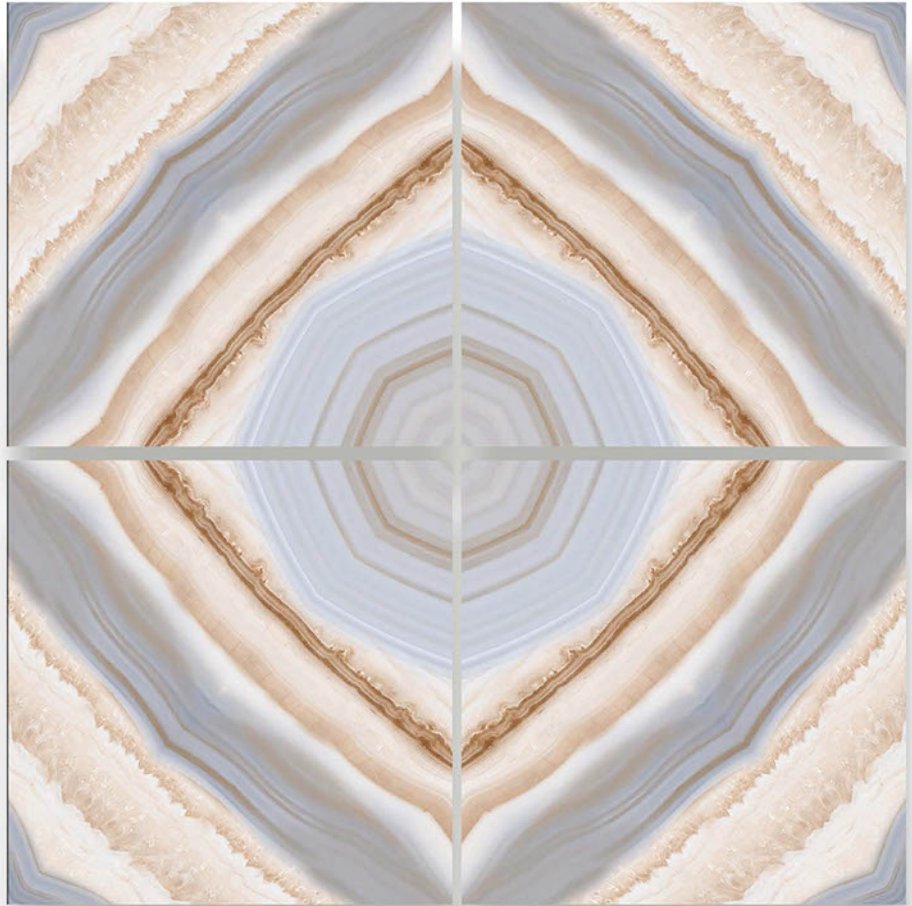

Thickness  
8.8 mm

DIGITAL GLAZE VITRIFIED TILES  
POLISH COLLECTION

SERENIA MULTI

600X600 mm

60x  
60mm

BOOK MATCH

GLAZED  
POLISHED TILES

Finish  
POLISHED