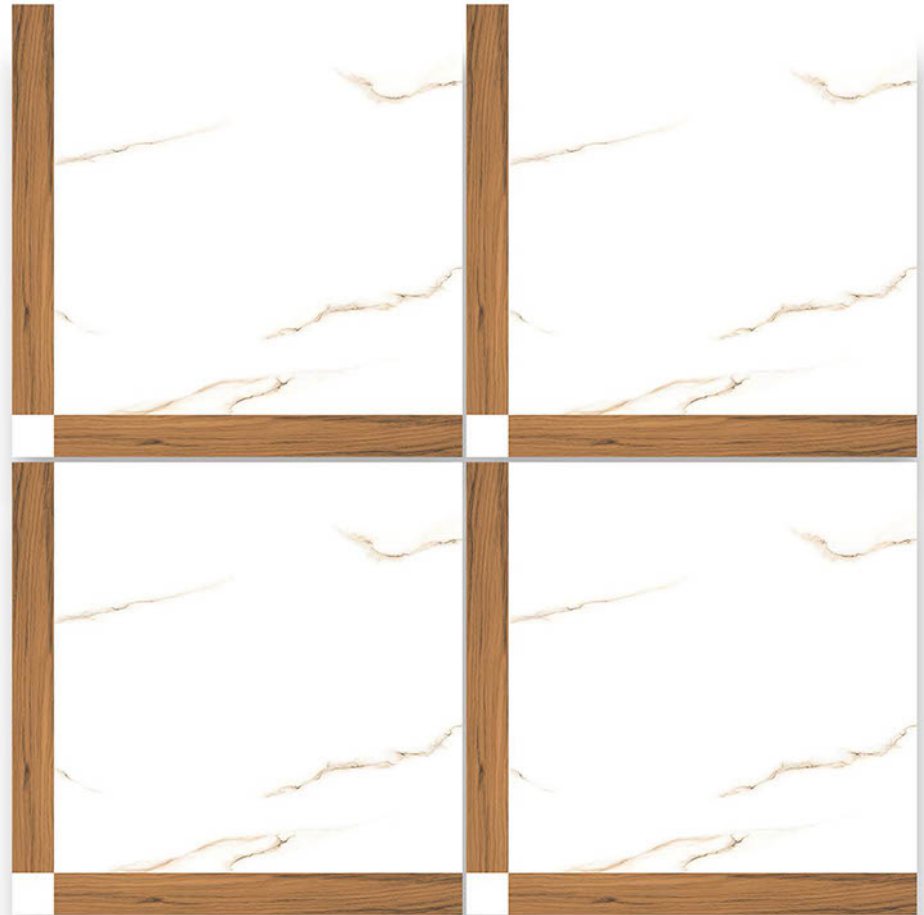

Finish  
POLISHED

Thickness  
8.8 mm

DIGITAL GLAZE VITRIFIED TILES  
POLISH COLLECTION

MEROLA BROWN

600X600 mm

60x  
60mm

BOOK MATCH

GLAZED  
POLISHED TILES