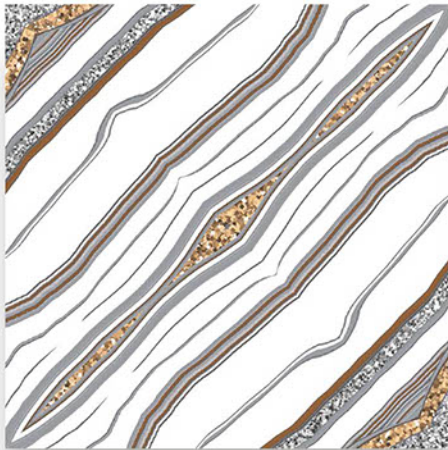

60x
60mm

BOOK MATCH

GLAZED
POLISHED TILES

Finish
POLISHED

Thickness
8.8 mm