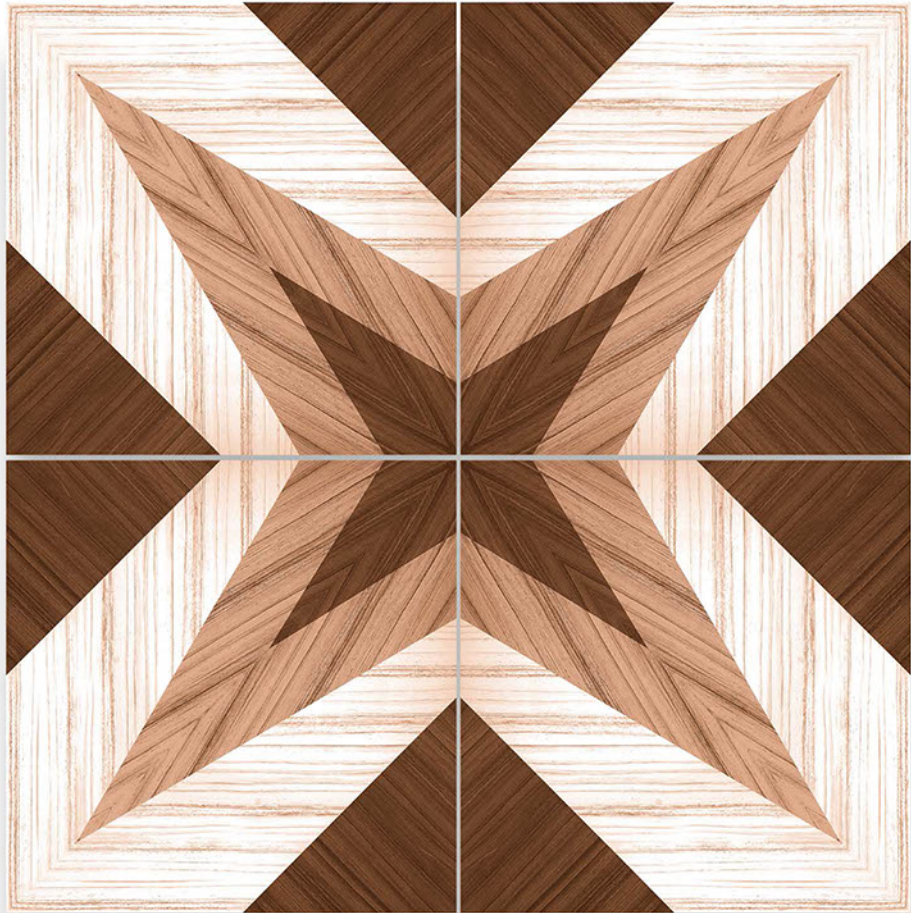

Finish  
POLISHED

Thickness  
8.8 mm

DIGITAL GLAZE VITRIFIED TILES  
POLISH COLLECTION

BM-112

600X600 mm

60x  
60mm

BOOK MATCH

GLAZED  
POLISHED TILES