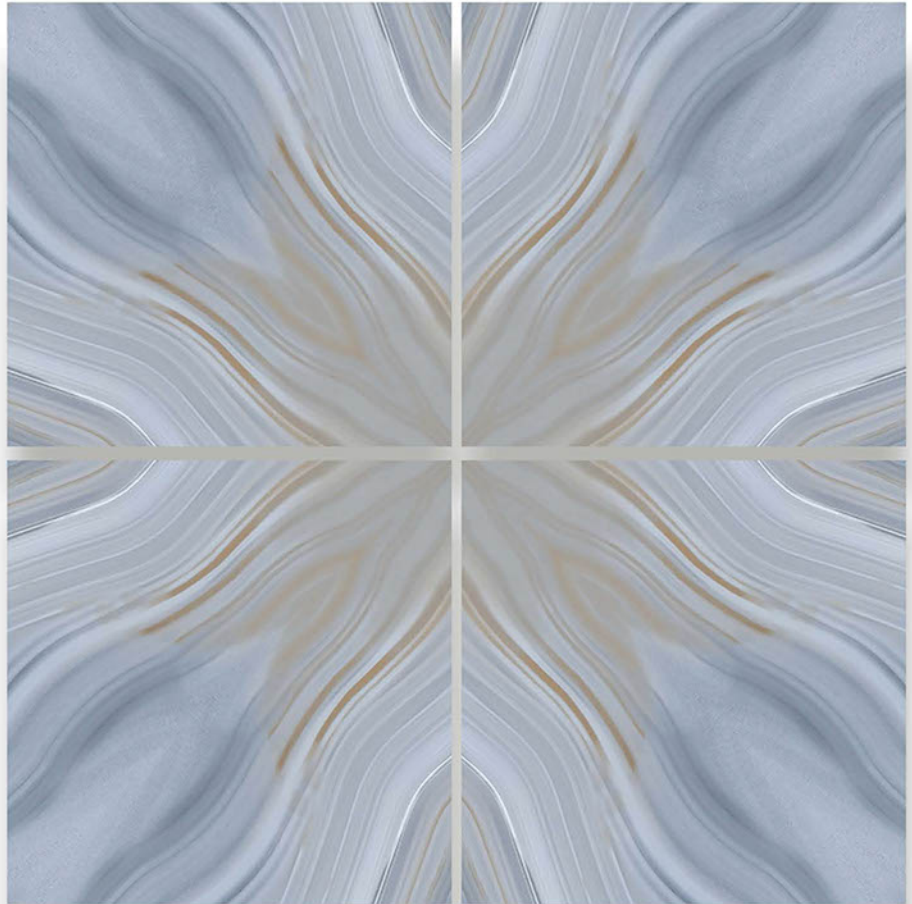

Thickness  
8.8 mm

DIGITAL GLAZE VITRIFIED TILES  
POLISH COLLECTION

MIDAS BLUE

600X600 mm

60x  
60mm

BOOK MATCH

GLAZED  
POLISHED TILES

Finish  
POLISHED