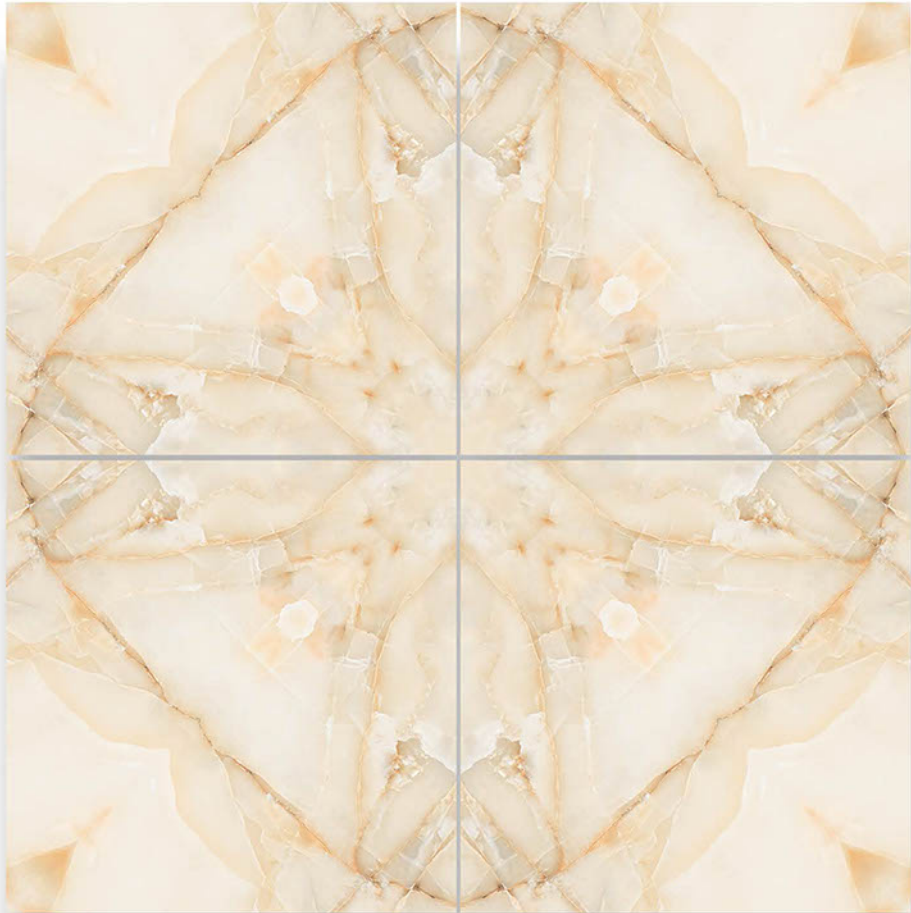

Finish  
POLISHED

Thickness  
8.8 mm

DIGITAL GLAZE VITRIFIED TILES  
POLISH COLLECTION

SIMON BEIGE

600X600 mm

60x  
60mm

BOOK MATCH

GLAZED  
POLISHED TILES