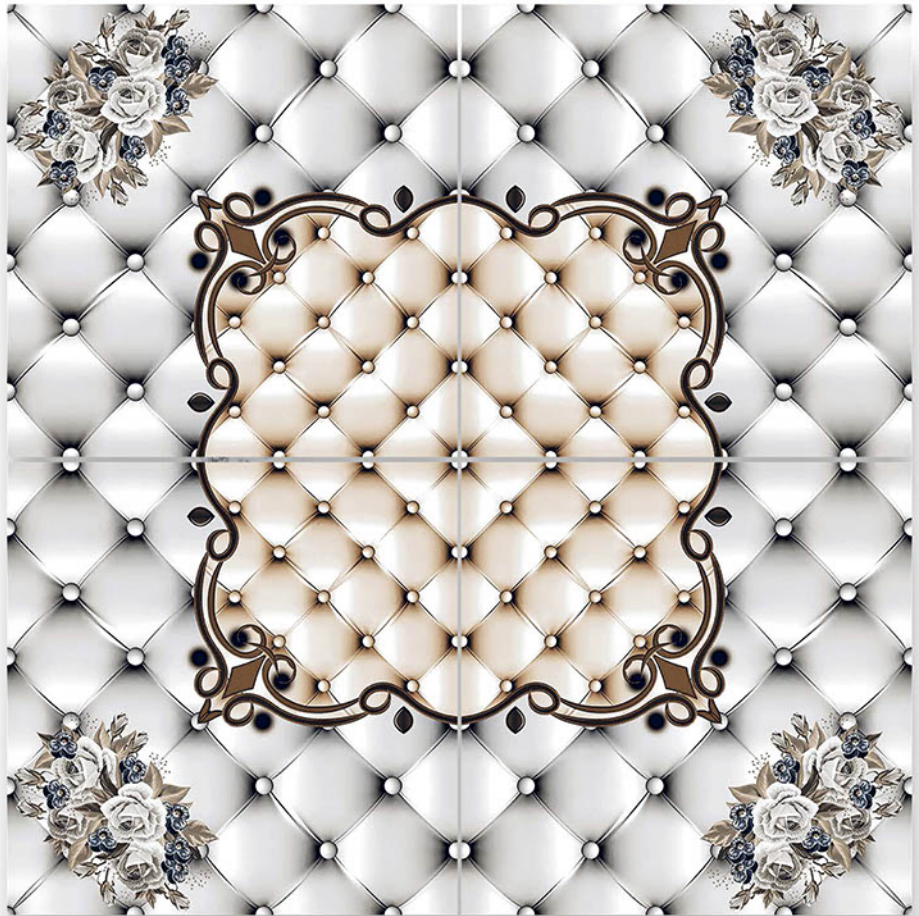

Finish  
POLISHED

Thickness  
8.8 mm

DIGITAL GLAZE VITRIFIED TILES  
POLISH COLLECTION

ALIS DECOR

600X600 mm

60x  
60mm

BOOK MATCH

GLAZED  
POLISHED TILES