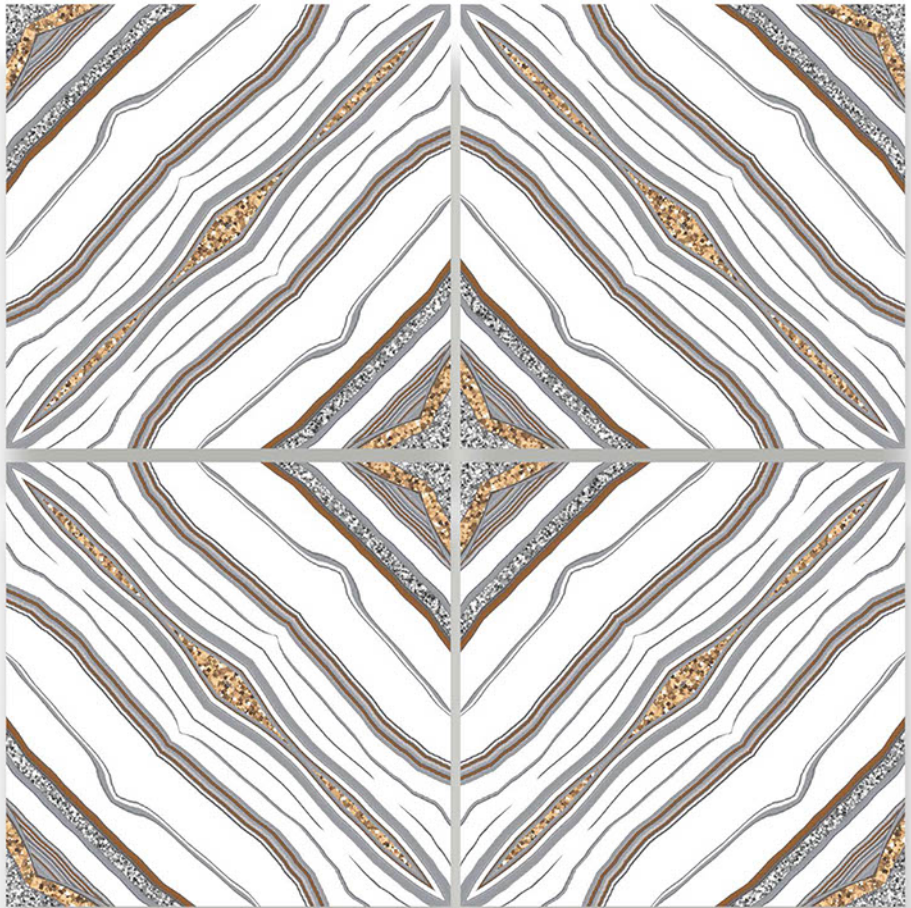

60x
60mm

BOOK MATCH

GLAZED
POLISHED TILES

Finish
POLISHED

Thickness
8.8 mm