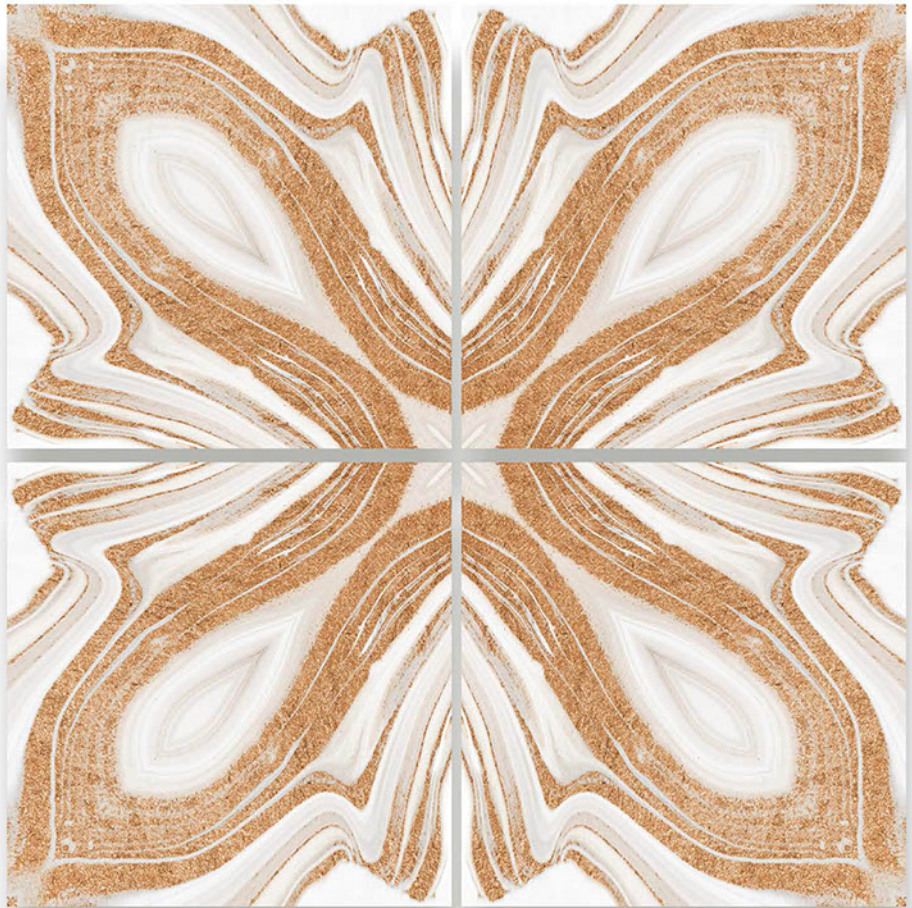

Thickness  
8.8 mm

DIGITAL GLAZE VITRIFIED TILES  
POLISH COLLECTION

BM-106

600X600 mm

60x  
60mm

BOOK MATCH

GLAZED  
POLISHED TILES

Finish  
POLISHED