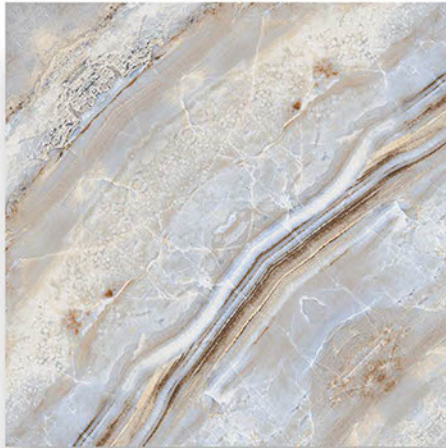

Thickness  
8.8 mm

DIGITAL GLAZE VITRIFIED TILES  
POLISH COLLECTION

ESTRO BROWN

600X600 mm

60x  
60mm

BOOK MATCH

GLAZED  
POLISHED TILES

Finish  
POLISHED