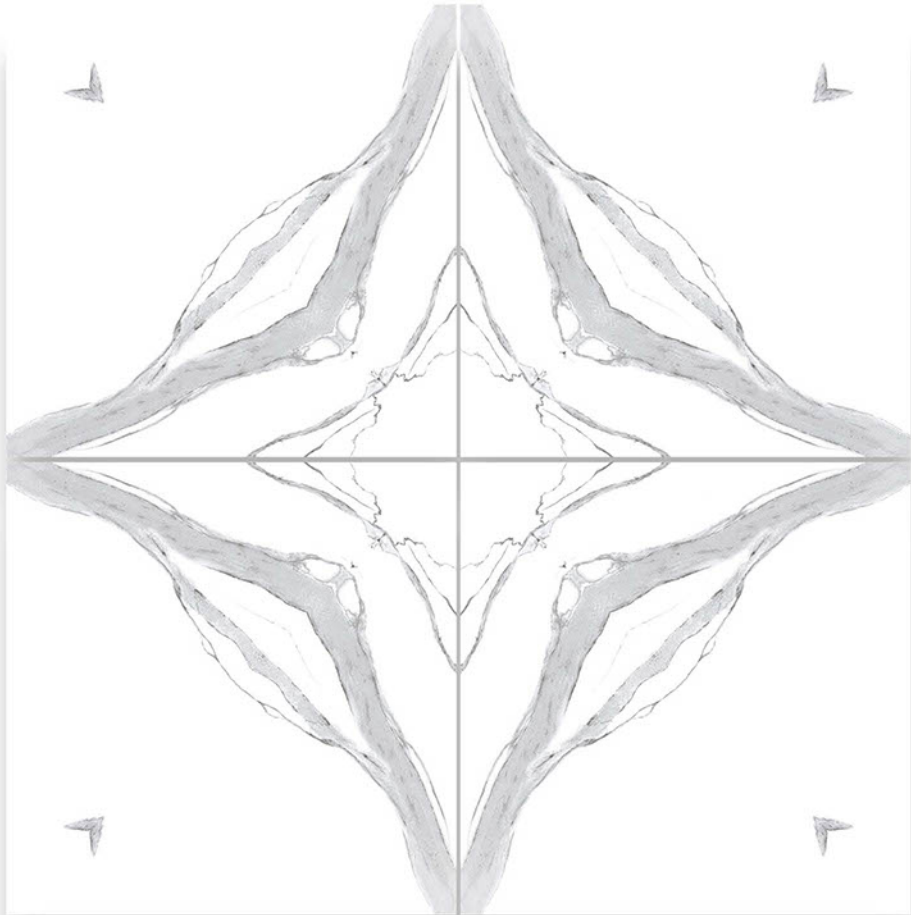

Finish  
POLISHED

Thickness  
8.8 mm

DIGITAL GLAZE VITRIFIED TILES  
POLISH COLLECTION

SPARROW

600X600 mm

60x  
60mm

BOOK MATCH

GLAZED  
POLISHED TILES