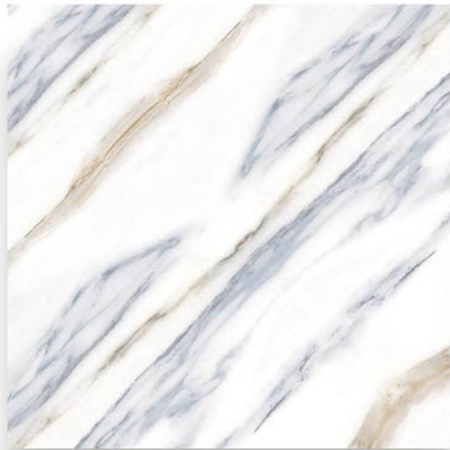

Thickness  
8.8 mm

DIGITAL GLAZE VITRIFIED TILES  
POLISH COLLECTION

ICE WHITE

600X600 mm

60x  
60mm

BOOK MATCH

GLAZED  
POLISHED TILES

Finish  
POLISHED