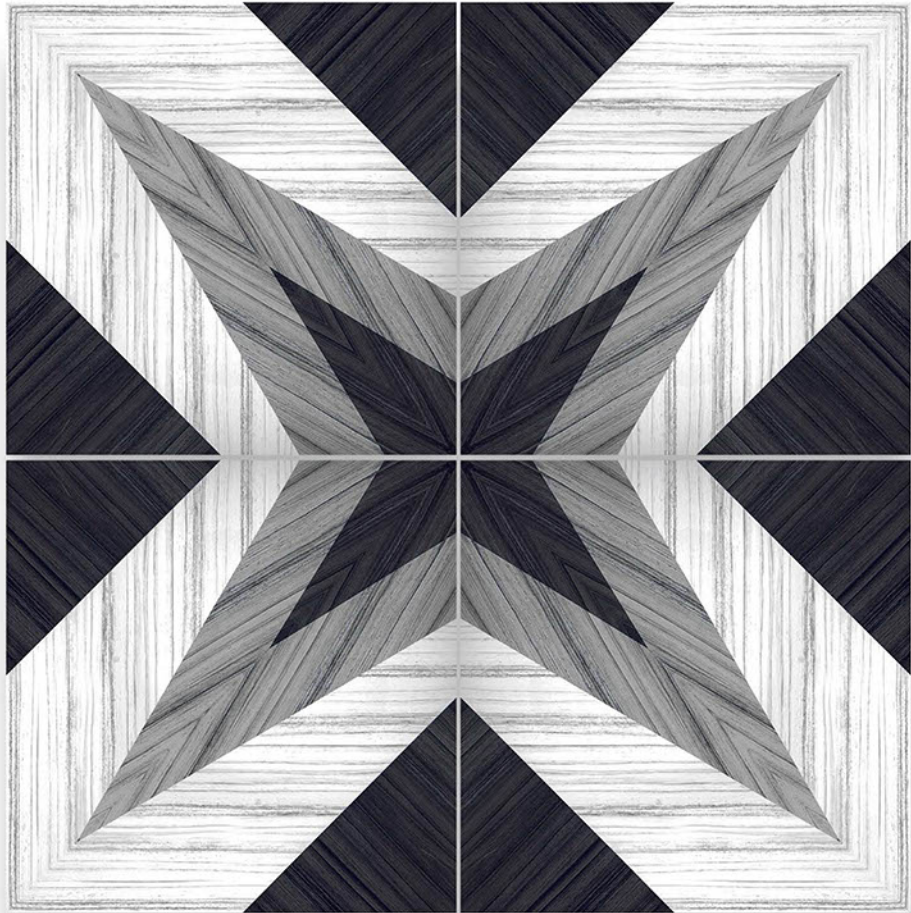

Finish  
POLISHED

Thickness  
8.8 mm

DIGITAL GLAZE VITRIFIED TILES  
POLISH COLLECTION

BM-111

600X600 mm

60x  
60mm

BOOK MATCH

GLAZED  
POLISHED TILES