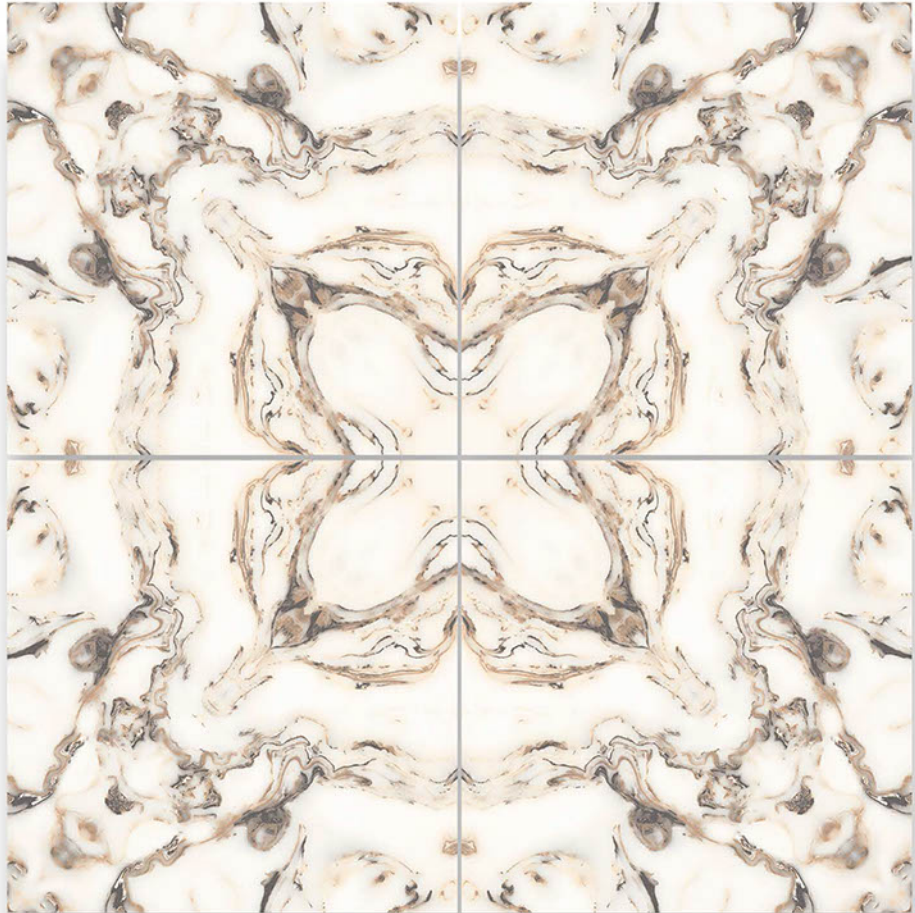

Finish  
POLISHED

Thickness  
8.8 mm

DIGITAL GLAZE VITRIFIED TILES  
POLISH COLLECTION

SINGEL RIVER BROWN

600X600 mm

60x  
60mm

BOOK MATCH

GLAZED  
POLISHED TILES