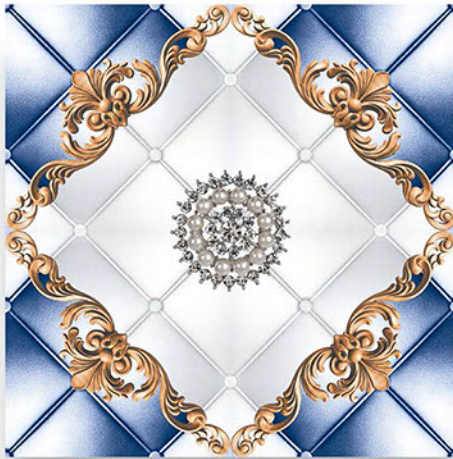

60x
60mm

BOOK MATCH

GLAZED
POLISHED TILES

Finish
POLISHED

Thickness
8.8 mm