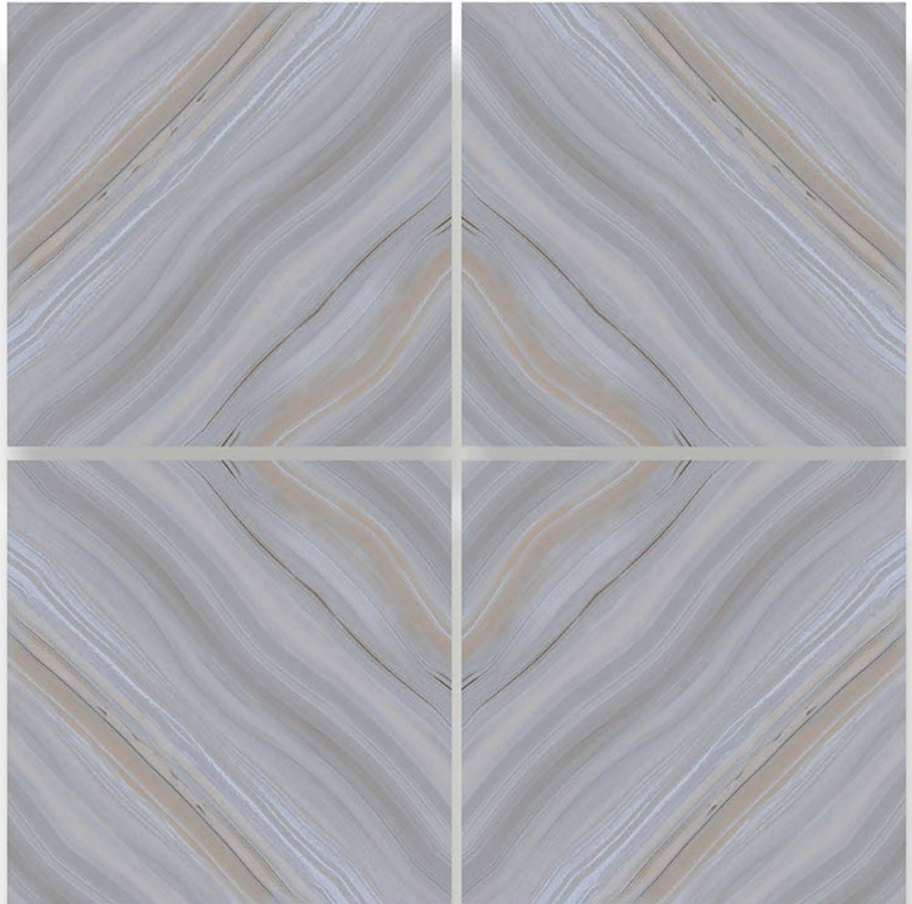

Finish  
POLISHED

Thickness  
8.8 mm

DIGITAL GLAZE VITRIFIED TILES  
POLISH COLLECTION

AGACIA BLUE

600X600 mm

60x  
60mm

BOOK MATCH

GLAZED  
POLISHED TILES