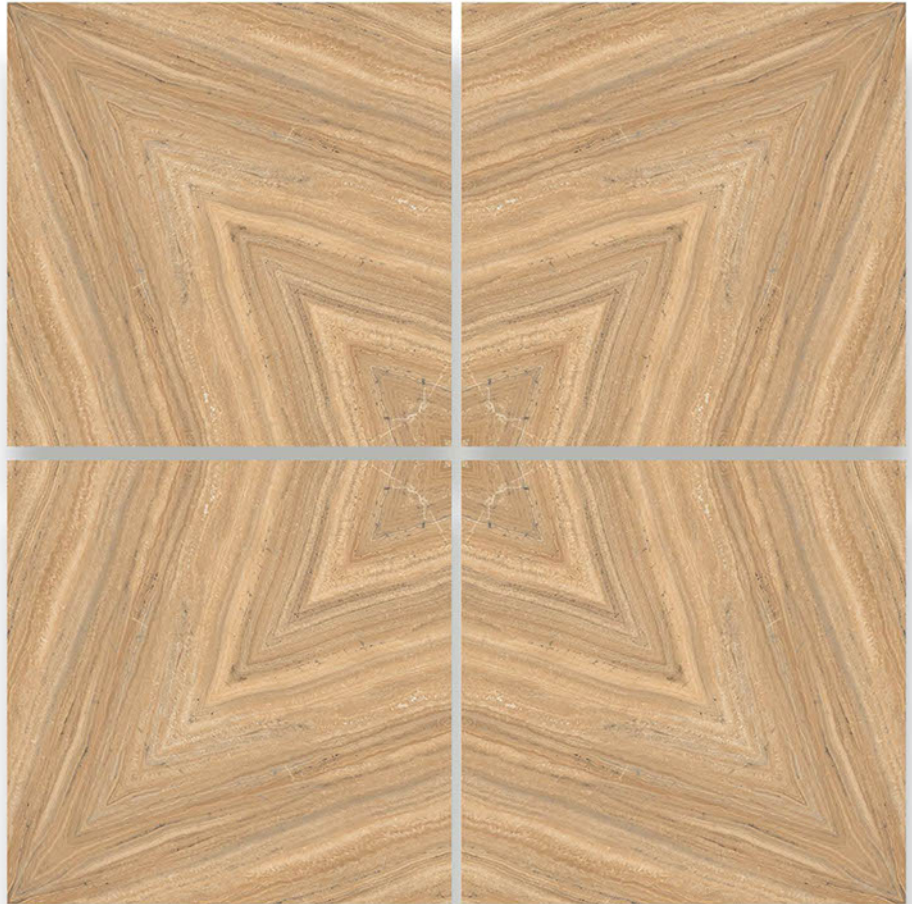

Thickness  
8.8 mm

DIGITAL GLAZE VITRIFIED TILES  
POLISH COLLECTION

CHOKAI

600X600 mm

60x  
60mm

BOOK MATCH

GLAZED  
POLISHED TILES

Finish  
POLISHED