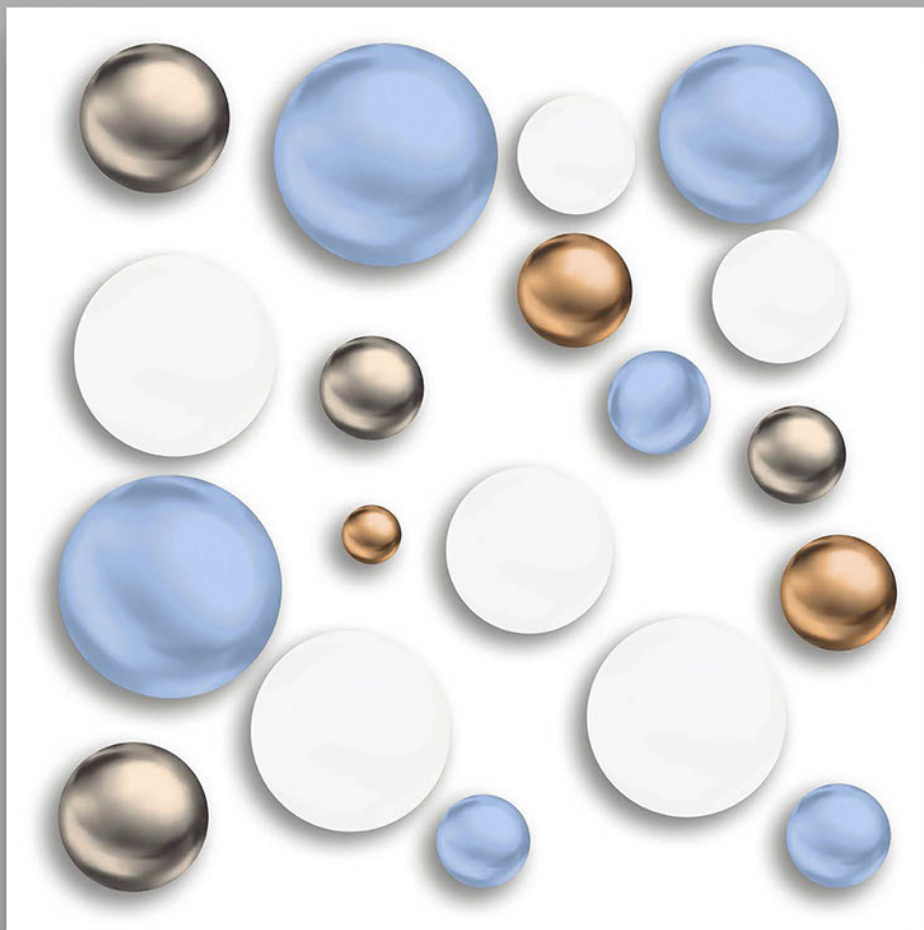

Finish  
**POLISHED**

Thickness  
**8.8 mm**

DIGITAL GLAZE VITRIFIED TILES  
POLISH COLLECTION

3D 307

600X600 mm

60x  
60mm

GLAZED  
POLISHED TILES

Finish  
POLISHED