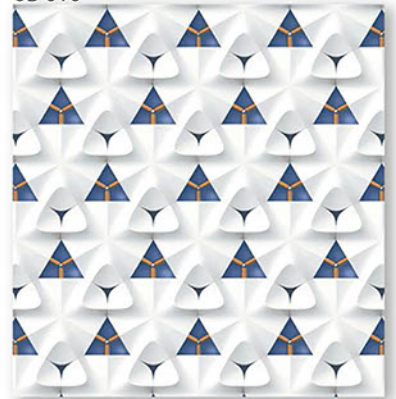

3D 318

60x
60mm

GLAZED
POLISHED TILES

Finish
POLISHED

Thickness
8.8 mm