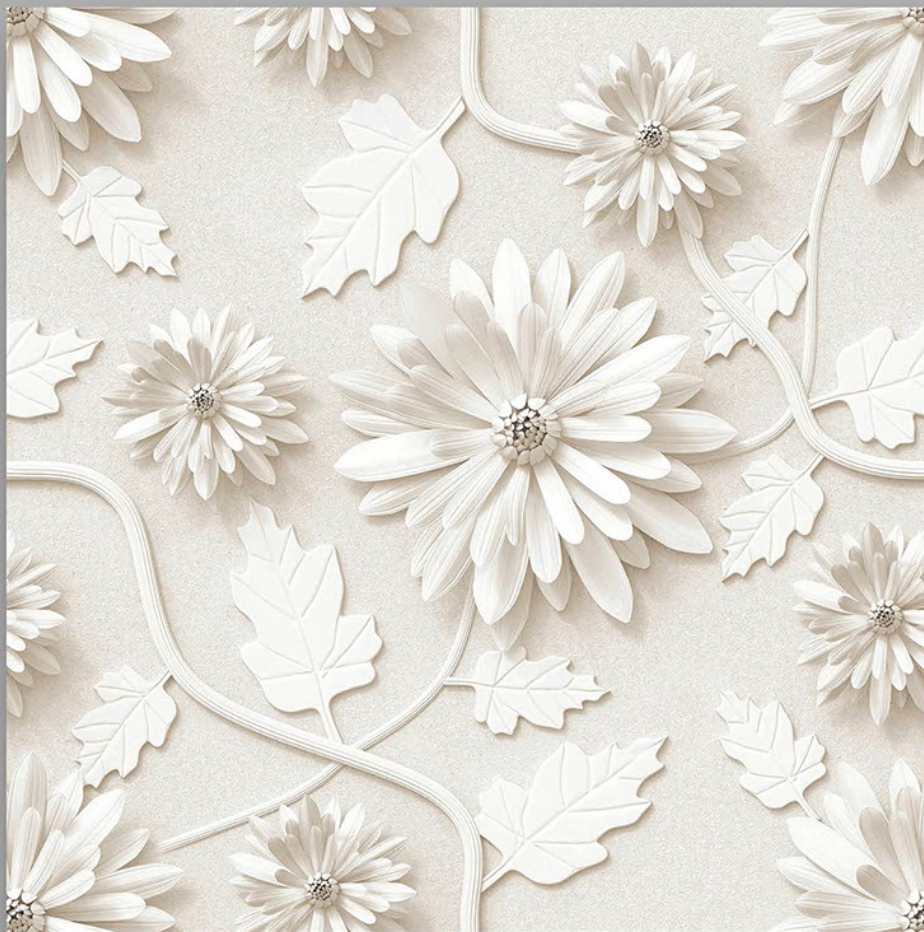

DIGITAL GLAZE VITRIFIED TILES
POLISH COLLECTION

3D 323

600X600 mm

60x
60mm

GLAZED
POLISHED TILES

Finish
POLISHED

Thickness
8.8 mm