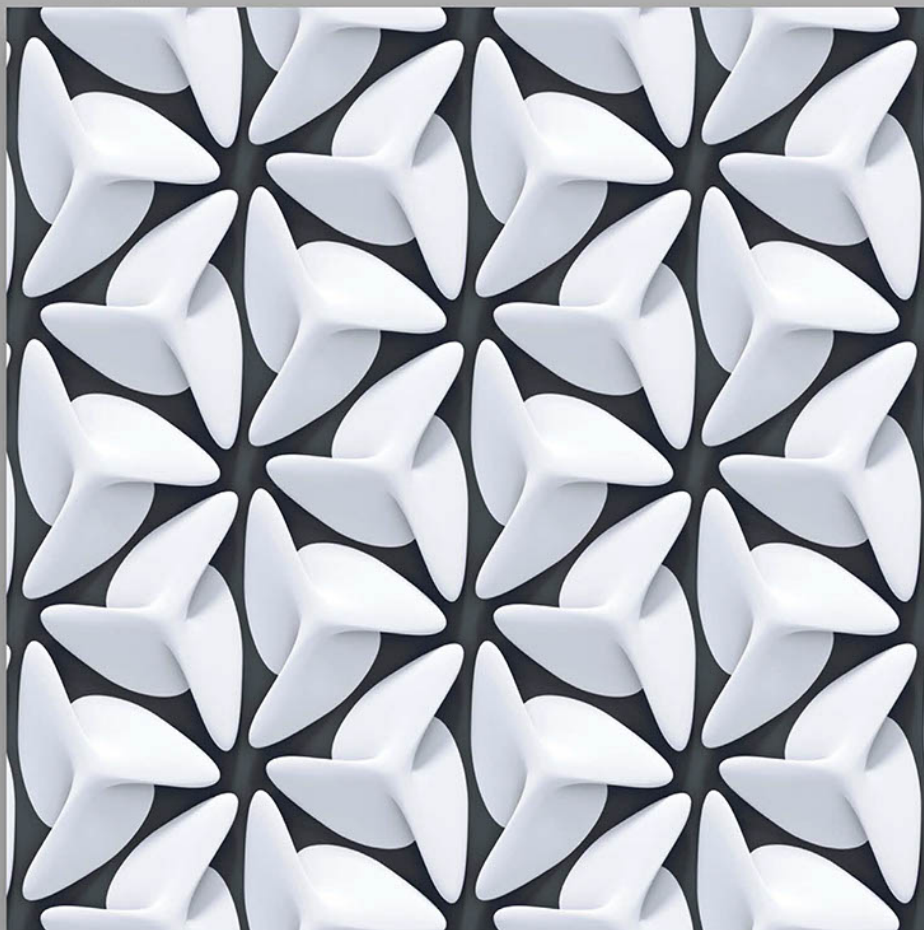

DIGITAL GLAZE VITRIFIED TILES
POLISH COLLECTION

3D 358

600X600 mm

60x
60mm

GLAZED
POLISHED TILES

Finish
POLISHED

Thickness
8.8 mm