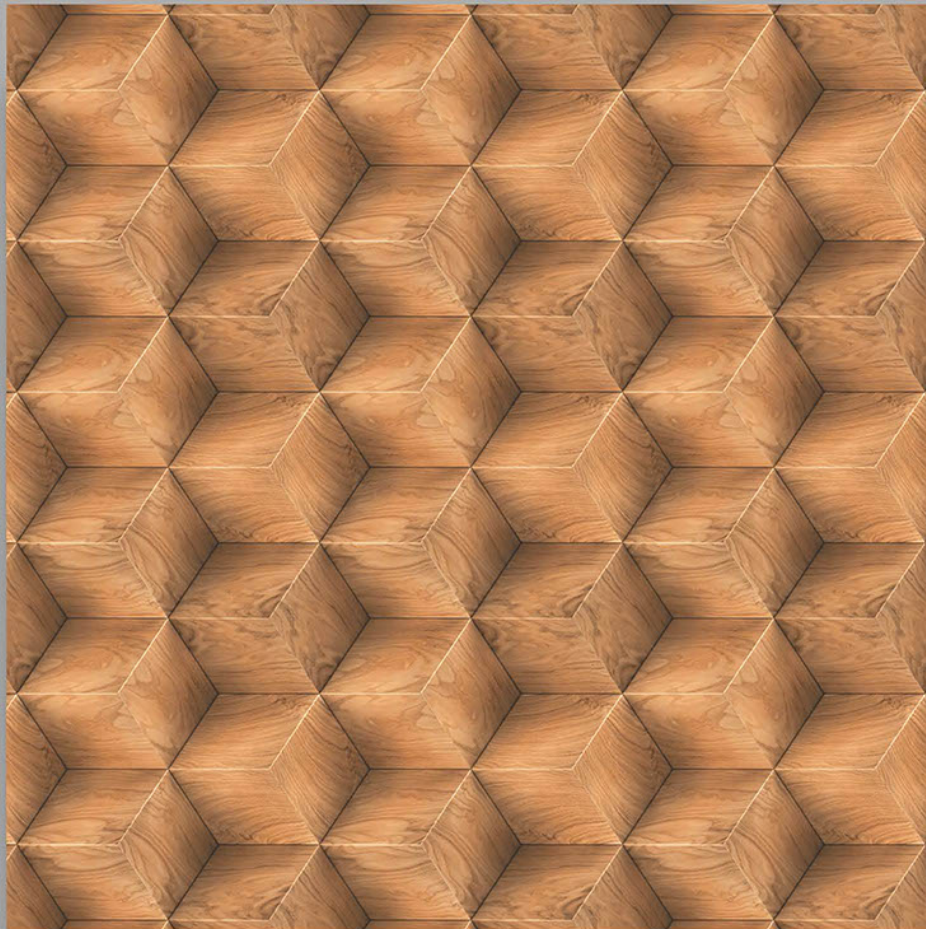

DIGITAL GLAZE VITRIFIED TILES
POLISH COLLECTION

3D 431

600X600 mm

60x
60mm

GLAZED
POLISHED TILES

Finish
POLISHED

Thickness
8.8 mm