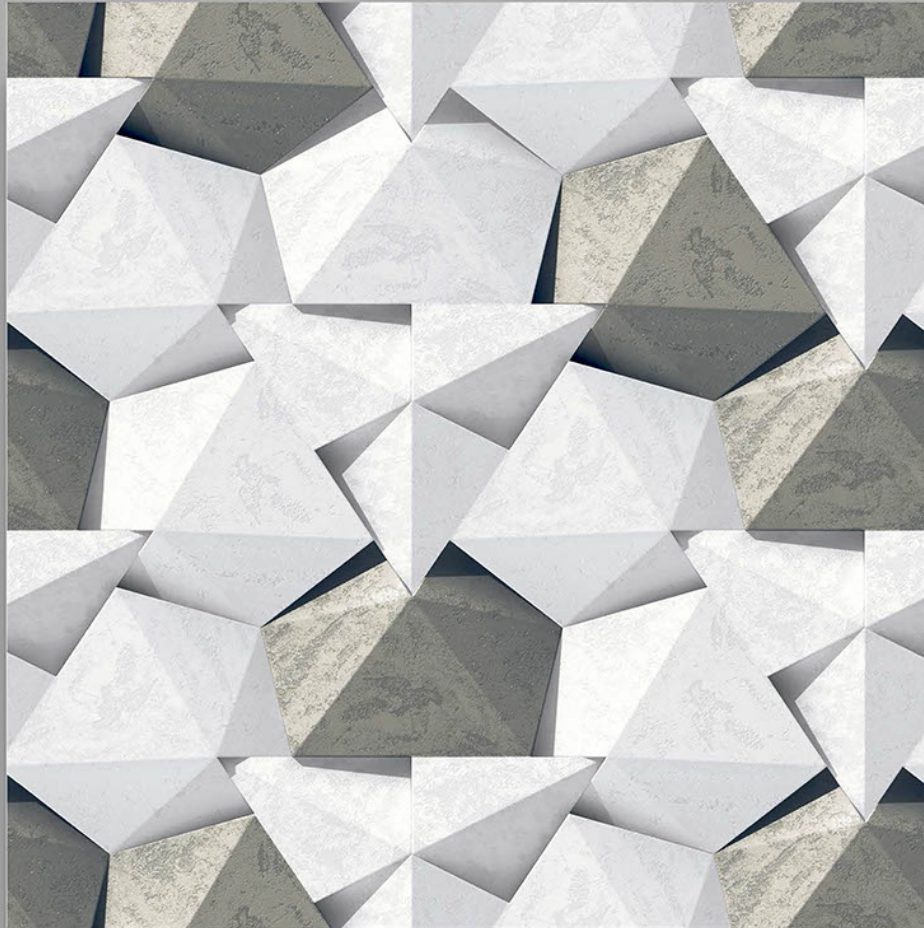

DIGITAL GLAZE VITRIFIED TILES
POLISH COLLECTION

3D 422

600X600 mm

60x
60mm

GLAZED
POLISHED TILES

Finish
POLISHED

Thickness
8.8 mm