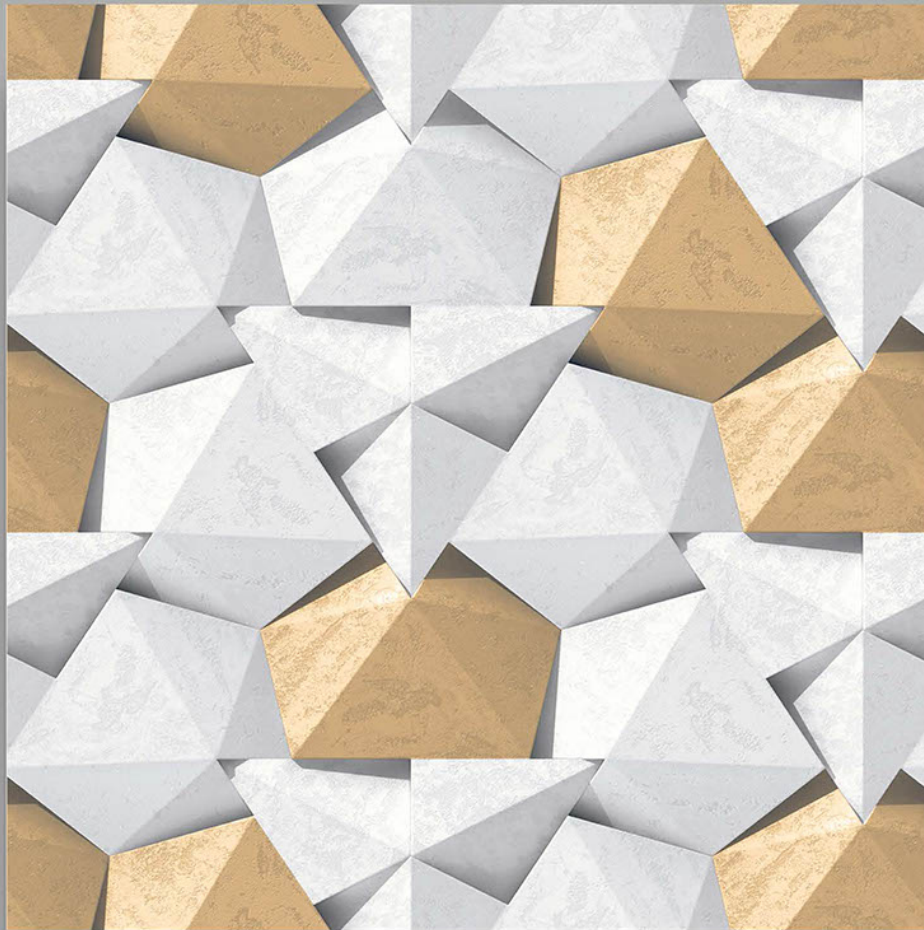

DIGITAL GLAZE VITRIFIED TILES
POLISH COLLECTION

3D 421

600X600 mm

60x
60mm

GLAZED
POLISHED TILES

Finish
POLISHED

Thickness
8.8 mm