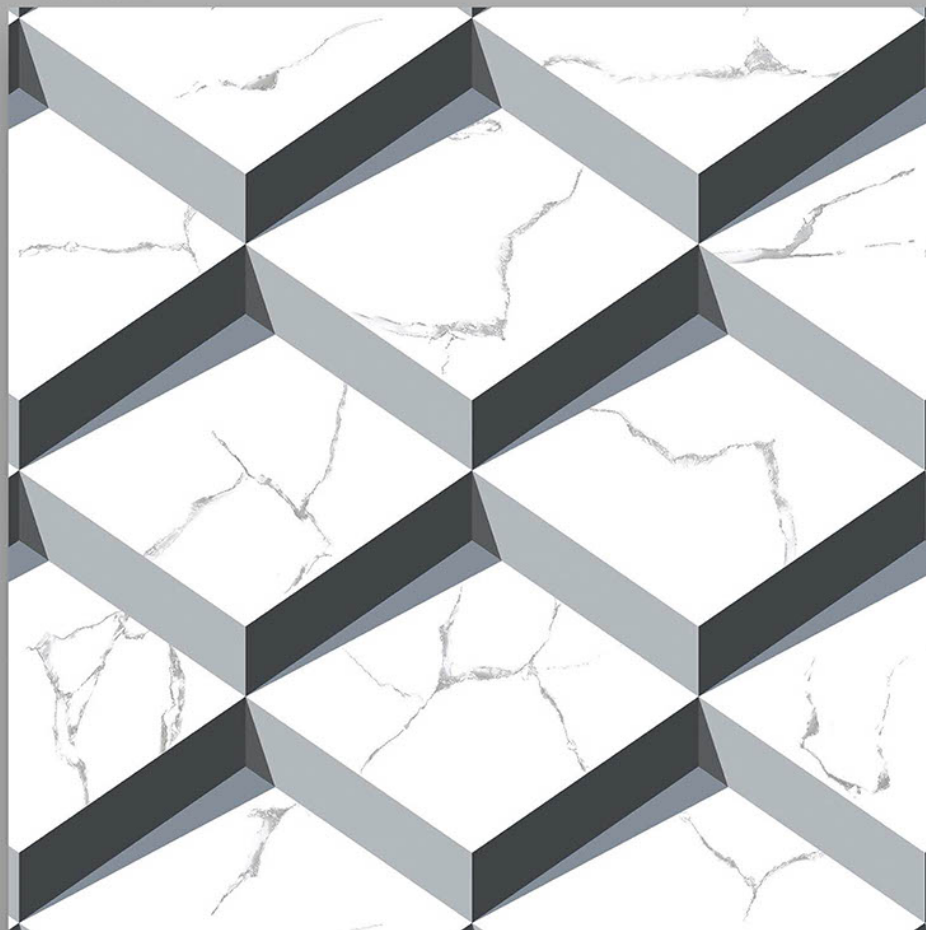

Finish  
POLISHED

Thickness  
8.8 mm

DIGITAL GLAZE VITRIFIED TILES  
POLISH COLLECTION

3D 332

600X600 mm

60x  
60mm

GLAZED  
POLISHED TILES

Finish  
POLISHED