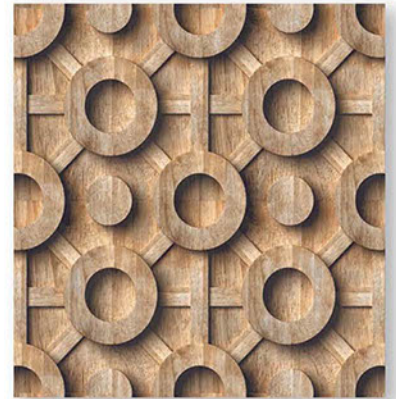

3D 339

60x
60mm

GLAZED
POLISHED TILES

Finish
POLISHED

Thickness
8.8 mm