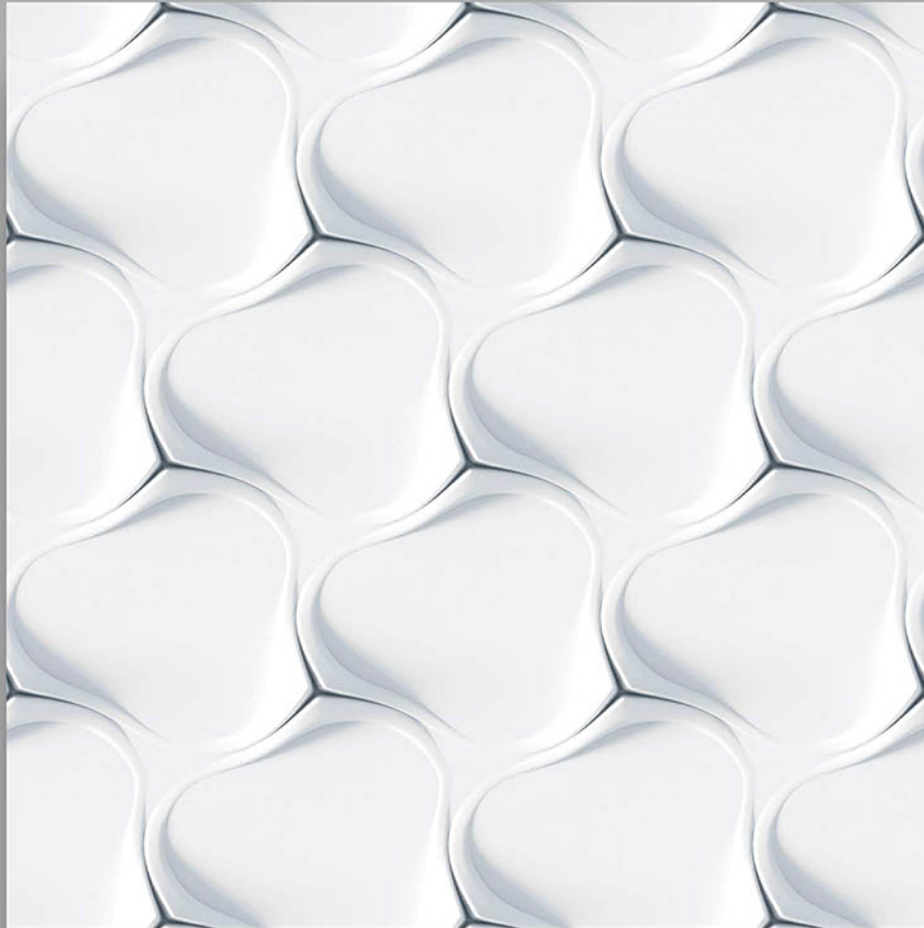

*DIGITAL GLAZE VITRIFIED TILES
POLISH COLLECTION*

3D 334-P

600X600 mm

*60x
60mm*

**GLAZED
POLISHED TILES**

Finish
POLISHED

Thickness
8.8 mm