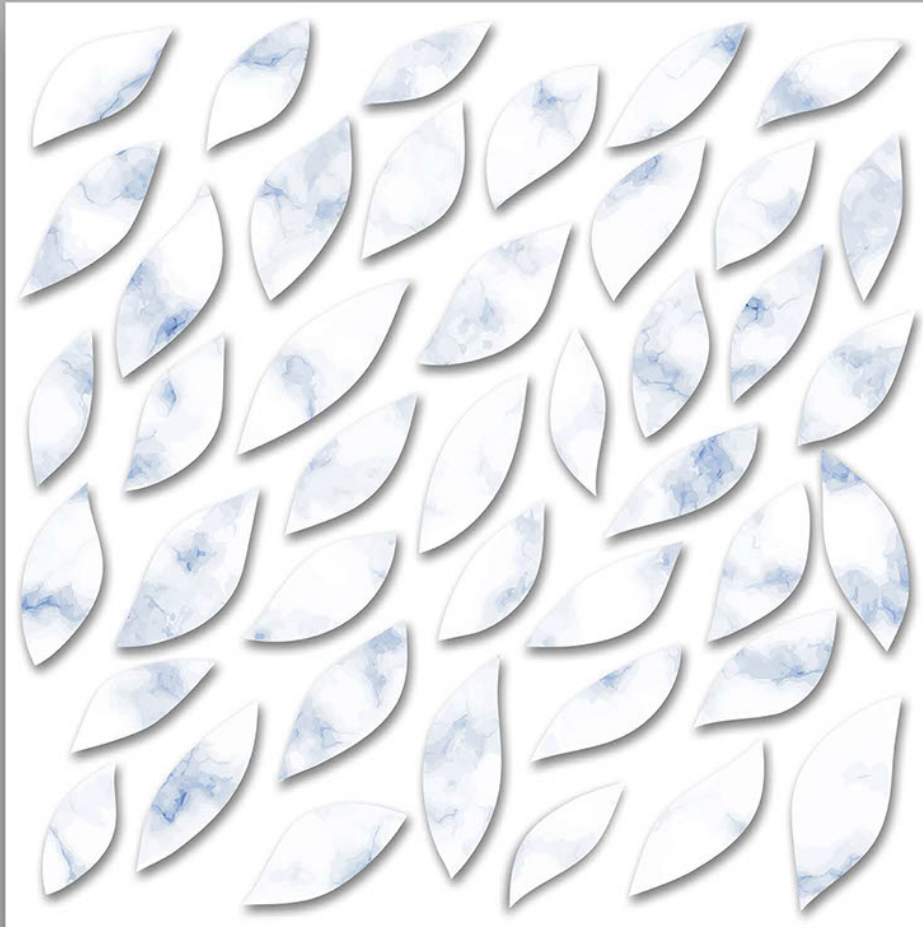

60x  
60mm

GLAZED  
POLISHED TILES

Finish  
POLISHED

Thickness  
8.8 mm

DIGITAL GLAZE VITRIFIED TILES  
POLISH COLLECTION

3D 305

600X600 mm

60x  
60mm