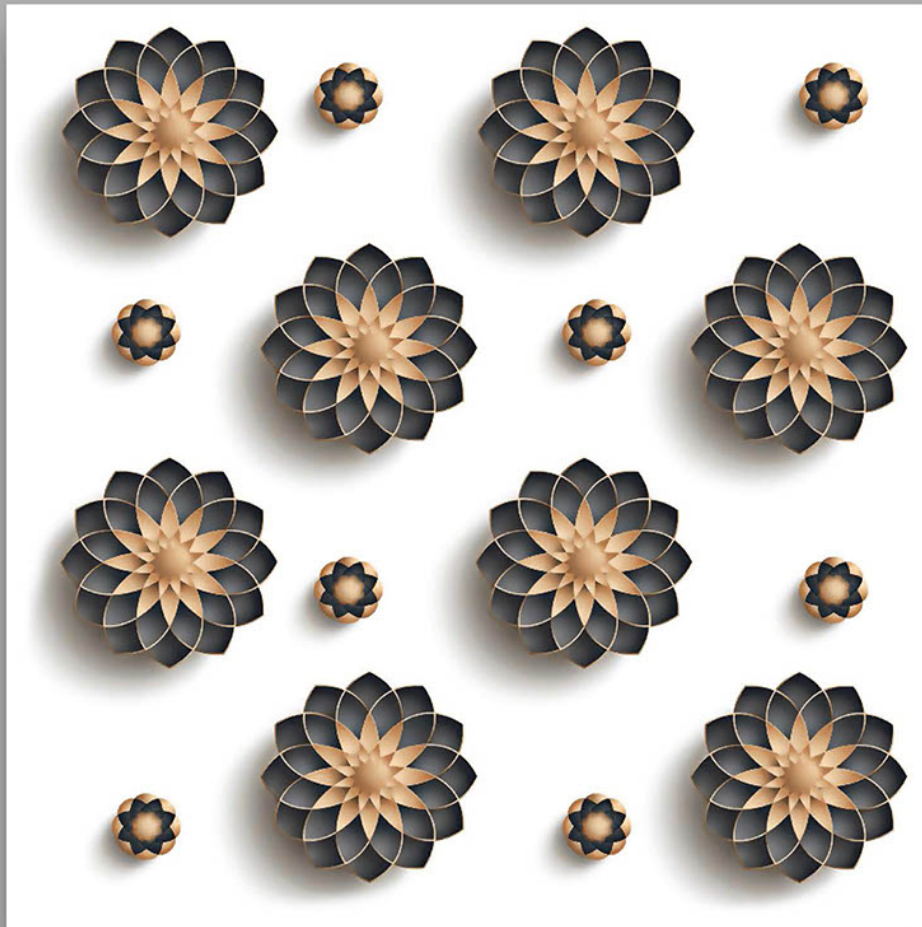

Finish  
POLISHED

Thickness  
8.8 mm

DIGITAL GLAZE VITRIFIED TILES  
POLISH COLLECTION

3D 315

600X600 mm

60x  
60mm

GLAZED  
POLISHED TILES

Finish  
POLISHED