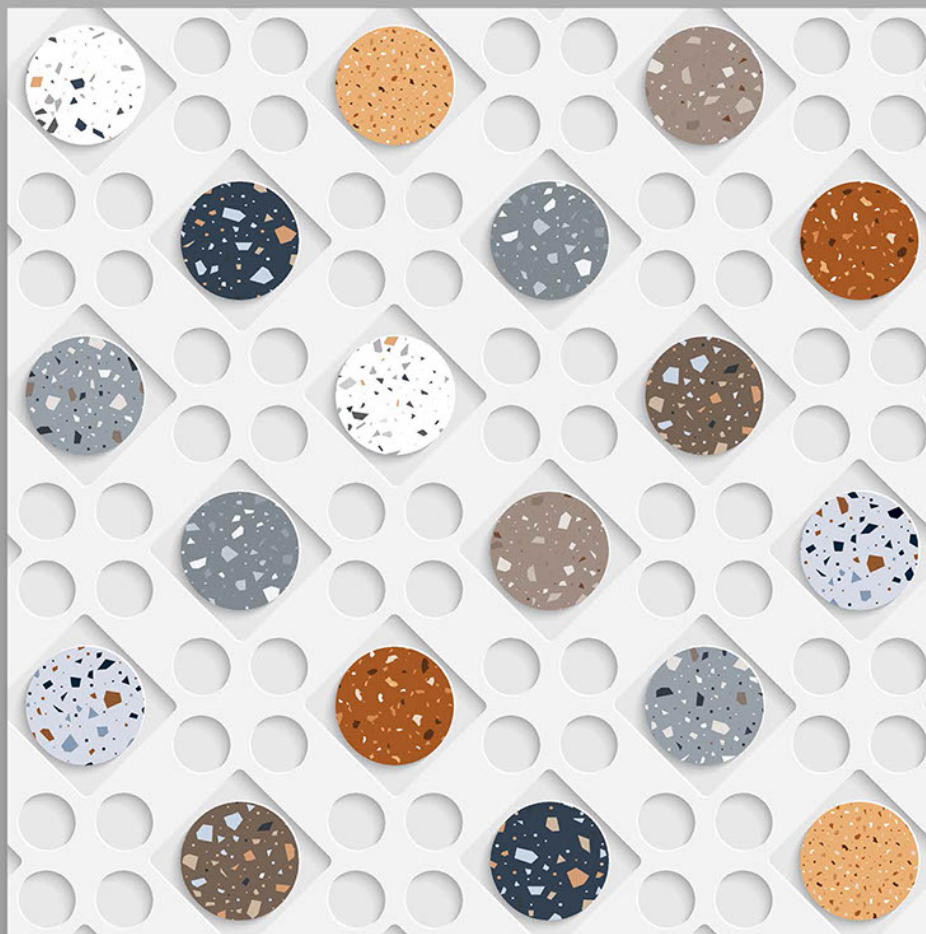

Finish  
POLISHED

Thickness  
8.8 mm

DIGITAL GLAZE VITRIFIED TILES  
POLISH COLLECTION

3D 381

600X600 mm

60x  
60mm

GLAZED  
POLISHED TILES

Finish  
POLISHED