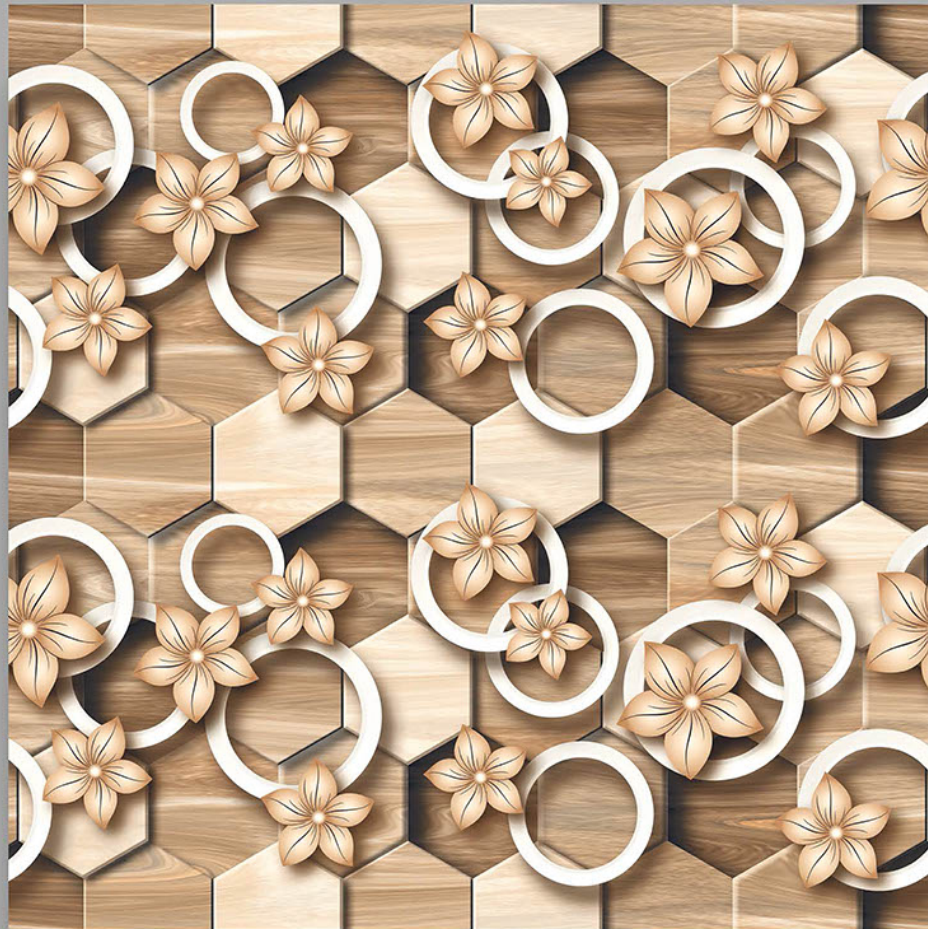

60x  
60mm

GLAZED  
POLISHED TILES

Finish  
POLISHED

Thickness  
8.8 mm

DIGITAL GLAZE VITRIFIED TILES  
POLISH COLLECTION

3D 429

600X600 mm

60x  
60mm