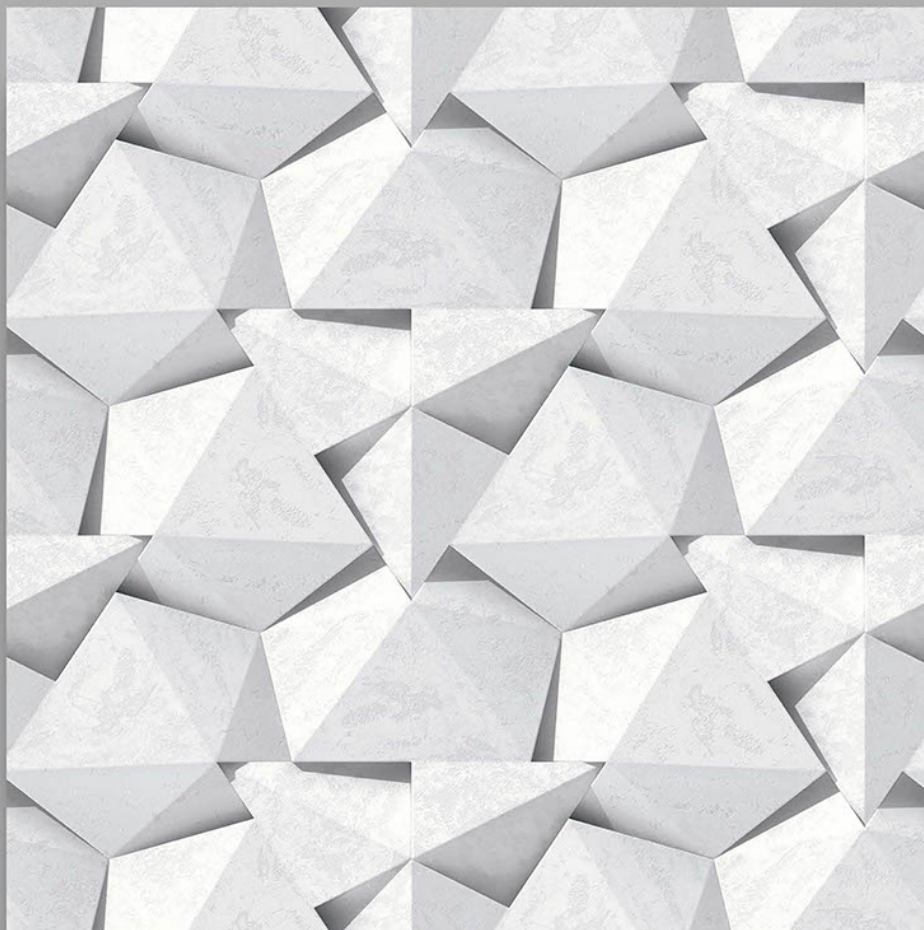

DIGITAL GLAZE VITRIFIED TILES
POLISH COLLECTION

3D 419

600X600 mm

60x
60mm

GLAZED
POLISHED TILES

Finish
POLISHED

Thickness
8.8 mm