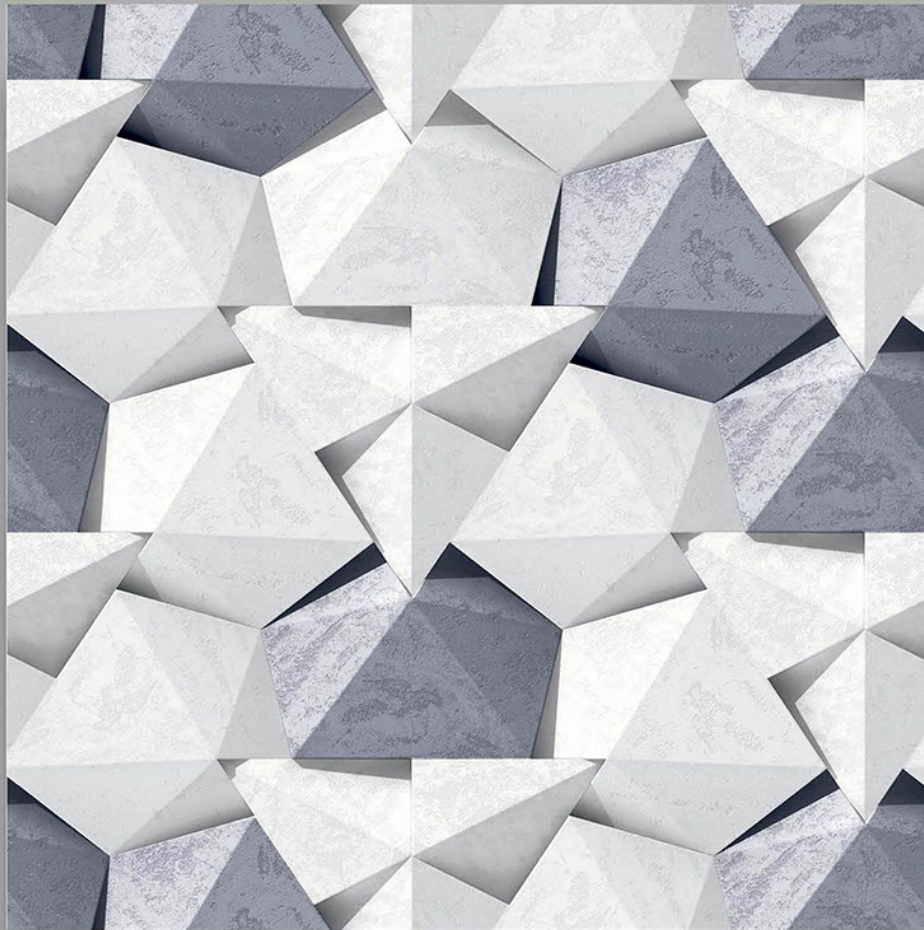

DIGITAL GLAZE VITRIFIED TILES
POLISH COLLECTION

3D 420

600X600 mm

60x
60mm

GLAZED
POLISHED TILES

Finish
POLISHED

Thickness
8.8 mm