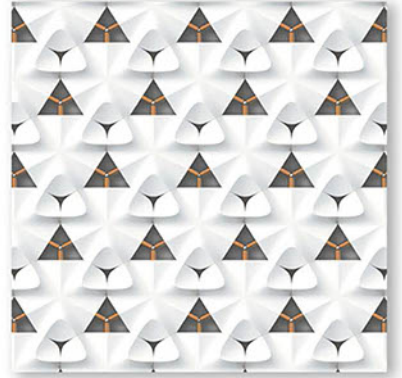

3D 318

60x  
60mm

GLAZED  
POLISHED TILES

Finish  
POLISHED

Thickness  
8.8 mm

3D 319

60x  
60mm

GLAZED  
POLISHED TILES