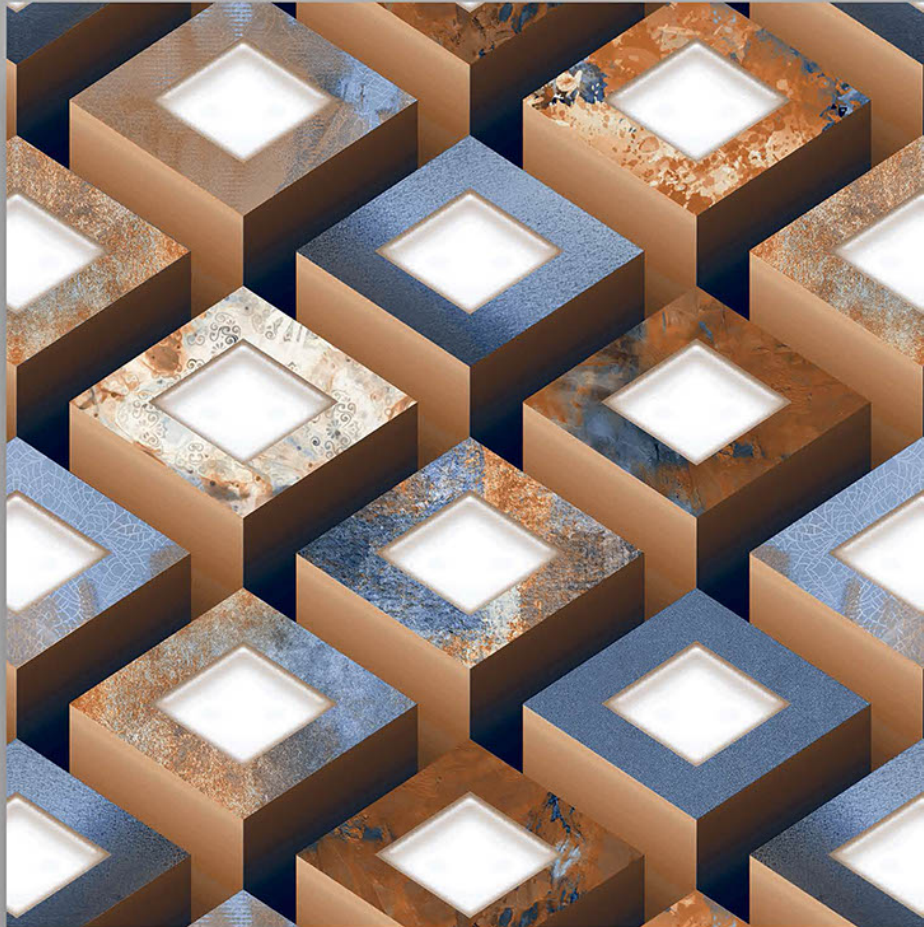

DIGITAL GLAZE VITRIFIED TILES
POLISH COLLECTION

3D 418

600X600 mm

60x
60mm

GLAZED
POLISHED TILES

Finish
POLISHED

Thickness
8.8 mm