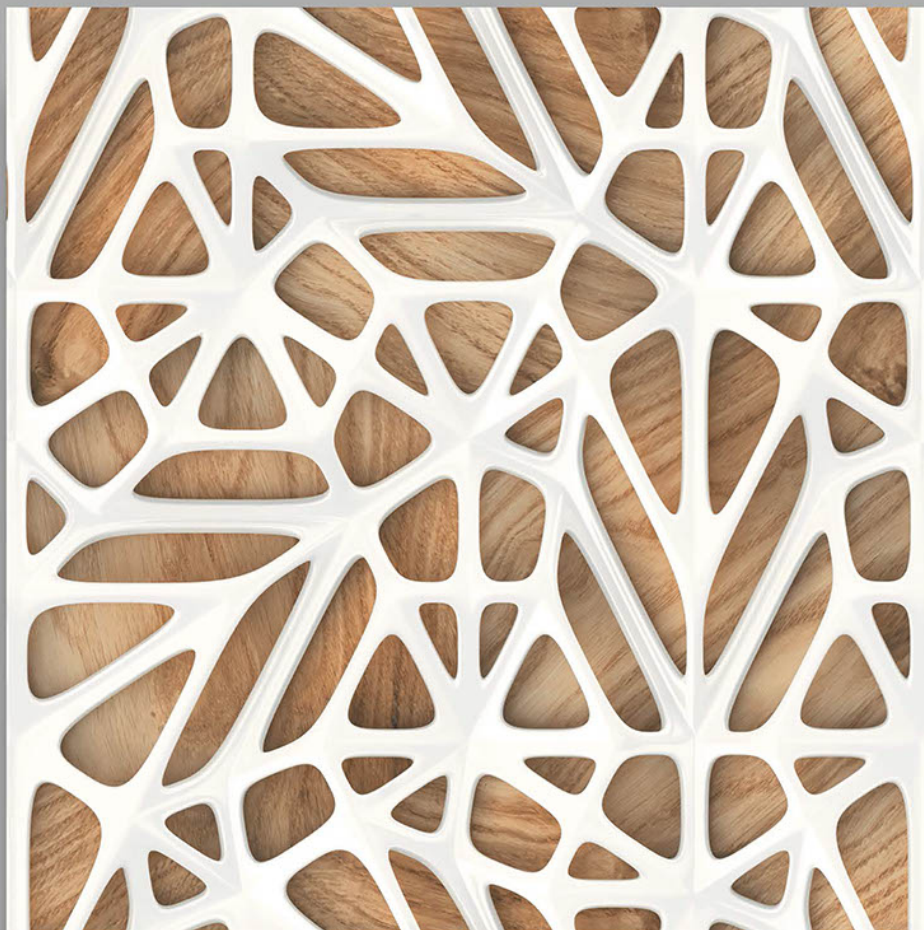

600X600 mm

60x  
60mm

GLAZED  
POLISHED TILES

Finish  
POLISHED

Thickness  
8.8 mm

DIGITAL GLAZE VITRIFIED TILES  
POLISH COLLECTION

3D 430

600X600 mm