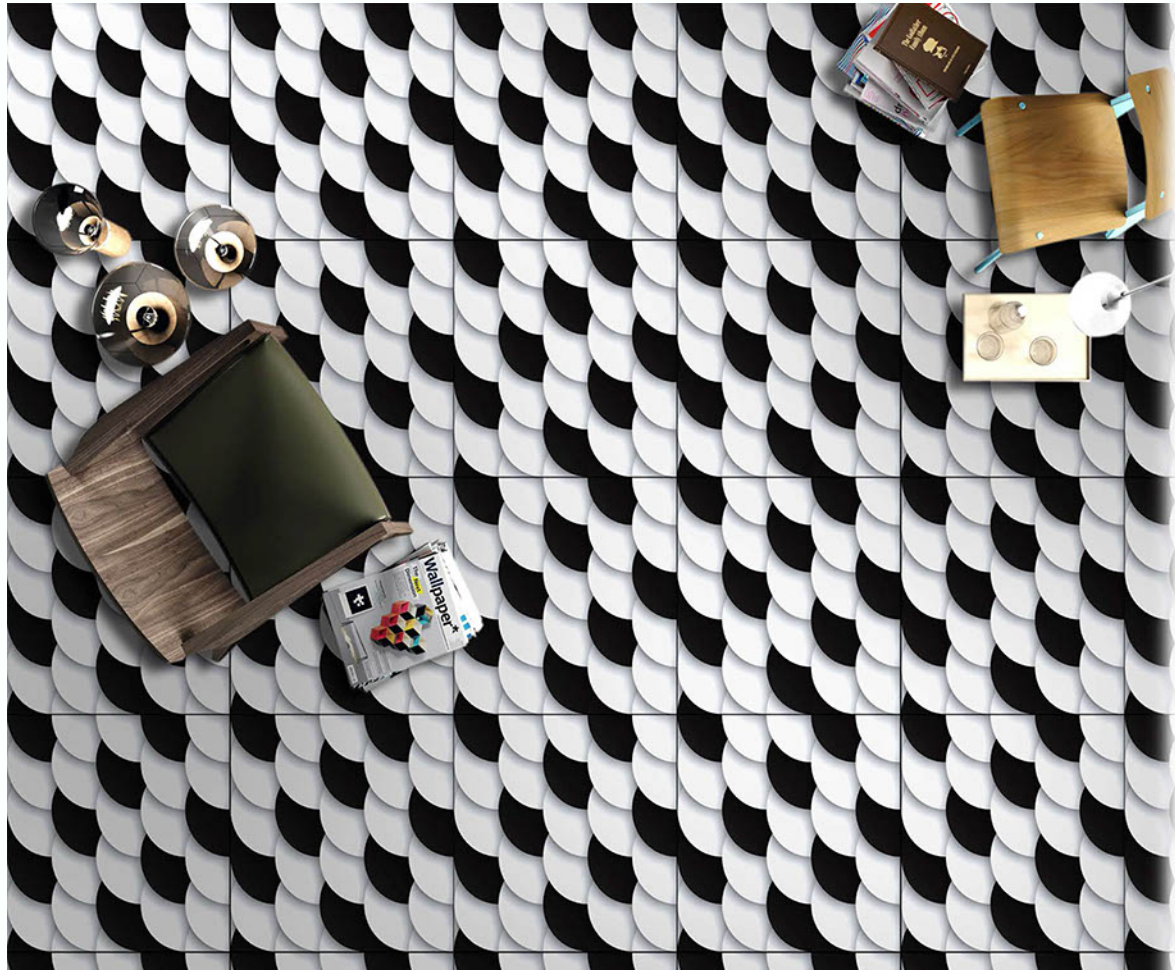

3D 374

60x
60mm

GLAZED
POLISHED TILES

Finish
POLISHED

Thickness
8.8 mm