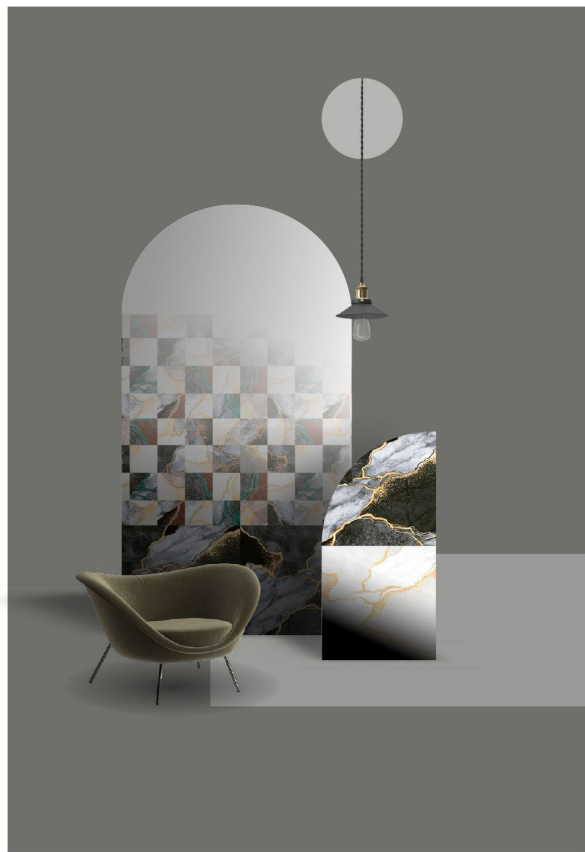

HiGH GLOSS

250 x 375 MM

STUNNING ELEMENTS

The shades that comprise the Glossy series, thanks to their sobriety and naturalness, perfectly integrate with the contemporary style of home furnishing. The minute details that characterized the glossy collection are seen best in the three-dimensional structures decor; in the Wall 3D, for example, built from small bush-hammered, honed and sand-blasted pieces, or in the Rub decor, which with its worked surface, tells the story of the material quality of sedimentary stone. The Wall Clad interprets an assemblage of tradition, which combines perfectly with the rest of the collection, thanks to its naturalness.