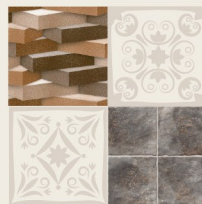

The Ethereal Beauty

Technical Features:

Random
design

Use 3mm
Space

High
Definition

Digital
tech.

Wall
Tiles