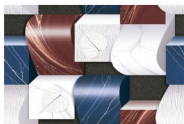

## Technical Features:

Random  
design

Use 3mm  
Space

High  
Definition

Digital  
tech.

Wall  
Tiles

5087

5088