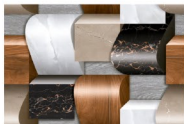

5087

5088

5089

5090

5091

OUTDOOR TILES | 250x375mm

GLOSSY FINISH

Elevation

5092

5093

5094