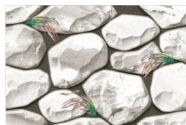

OUTDOOR TILES | 250x375mm

GLOSSY FINISH

Elevation

5125