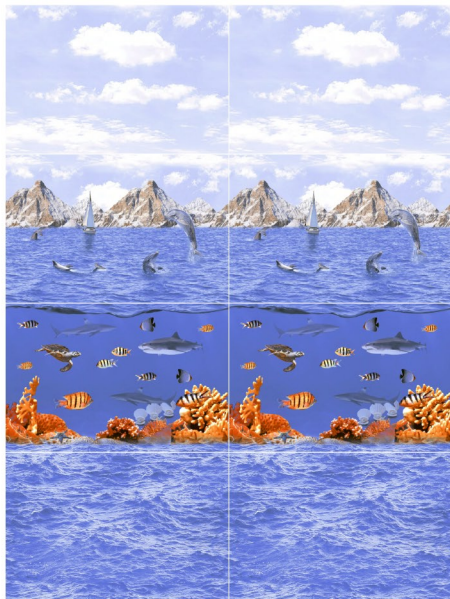

Glossy
FINISH

Series 1291 LT | HL-1 | HL-2 | DK