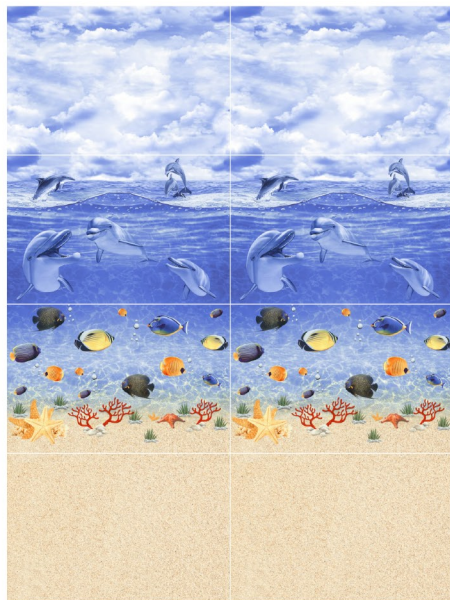

Series 1803 LT | HL-1 | HL-2 | DK