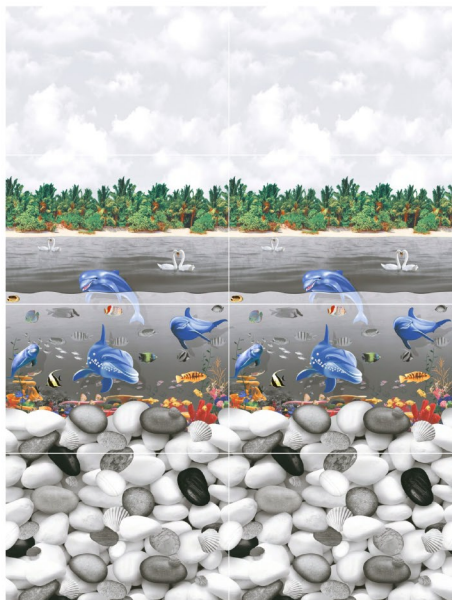

Glossy
FINISH

Series 1807 LT | HL-1 | HL-2 | DK