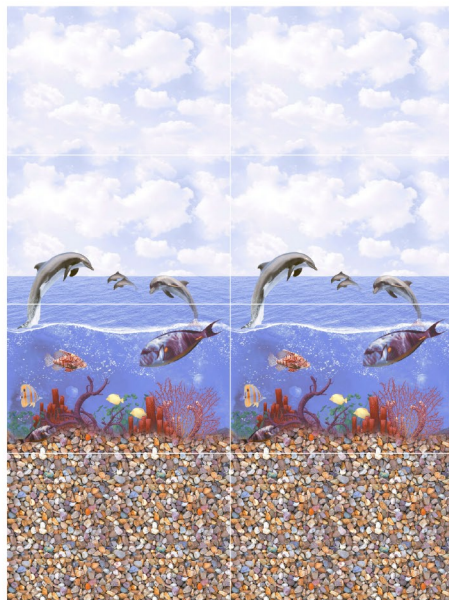

Series 1297 LT | HL-1 | HL-2 | DK