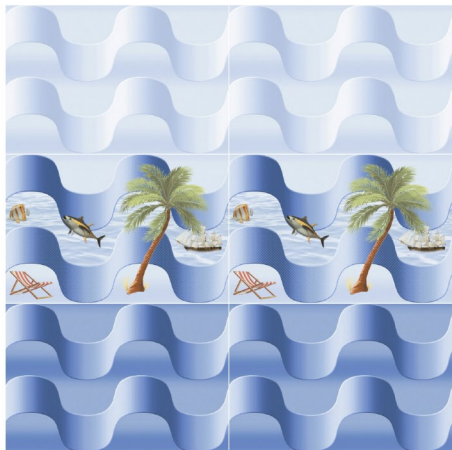

Glossy
FINISH

Series 1457 LT | HL-1 | DK